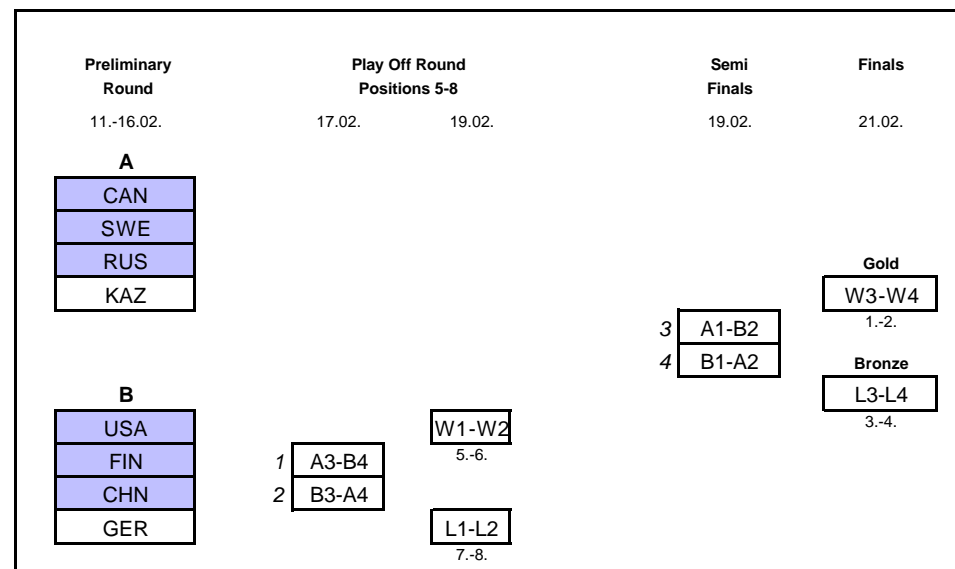

### 2000 IIHF World Women Championship Pool A

Canada  
3.-9.4.2000

CAN
USA
FIN
SWE
RUS
CHN
GER
JPN

### Olympic Games Qualification

08.-11.02.2001

7 GER (Q1)
8 KAZ (Q2)
9 JPN
10 SUI

### 2000 IIHF World Women Championship Pool B

Latvia  
20.-26.3.2000

KAZ
SUI
NOR

CZE
ITA

### 2002 Olympic Winter Games, Salt Lake City

08. - 24.02.2002

Q Qualified team from Olympic Games Qualification Tournament

W... Winner

L... Loser