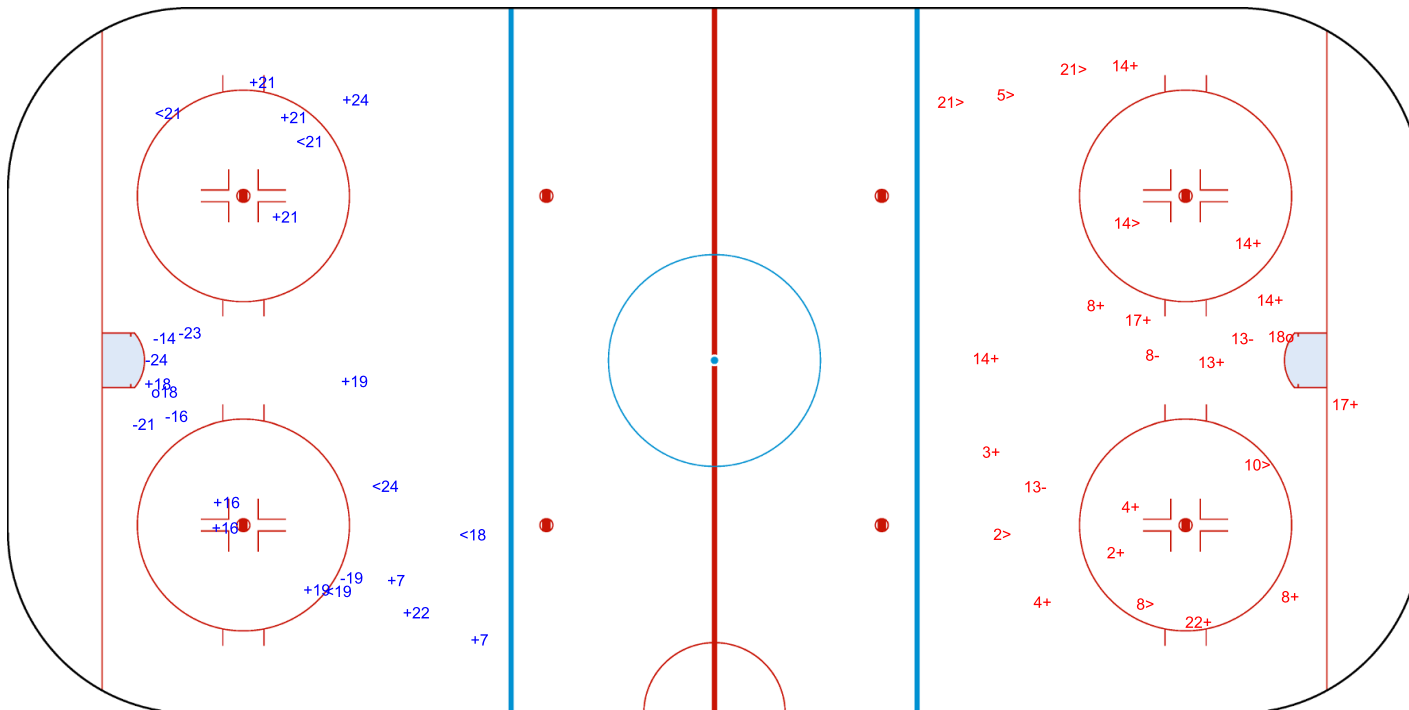

SHOT CHART
GBR - LAT

Shots by LAT
Goals (o): 1
SSP (<): 5
SSG (+): 12
SPG (-): 6

GK 1 of GBR

1st Period

Shots by GBR
Goals (o): 1
SSP (>): 7
SSG (+): 14
SPG (-): 3

GK 1 of LAT

Shots by GBR

Goals (o): 1 SSG (+): 14
SSP (-): 5 SPG (-): 3

o12

GK 1 of LAT

2nd Period

Shots by LAT

Goals (o): 1 SSG (+): 10
SSP (>): 6 SPG (-): 10

o21

GK 1 of GBR

Shots by LAT
Goals (o): 1 SSG (+): 6
SSP (<): 4 SPG (-): 4