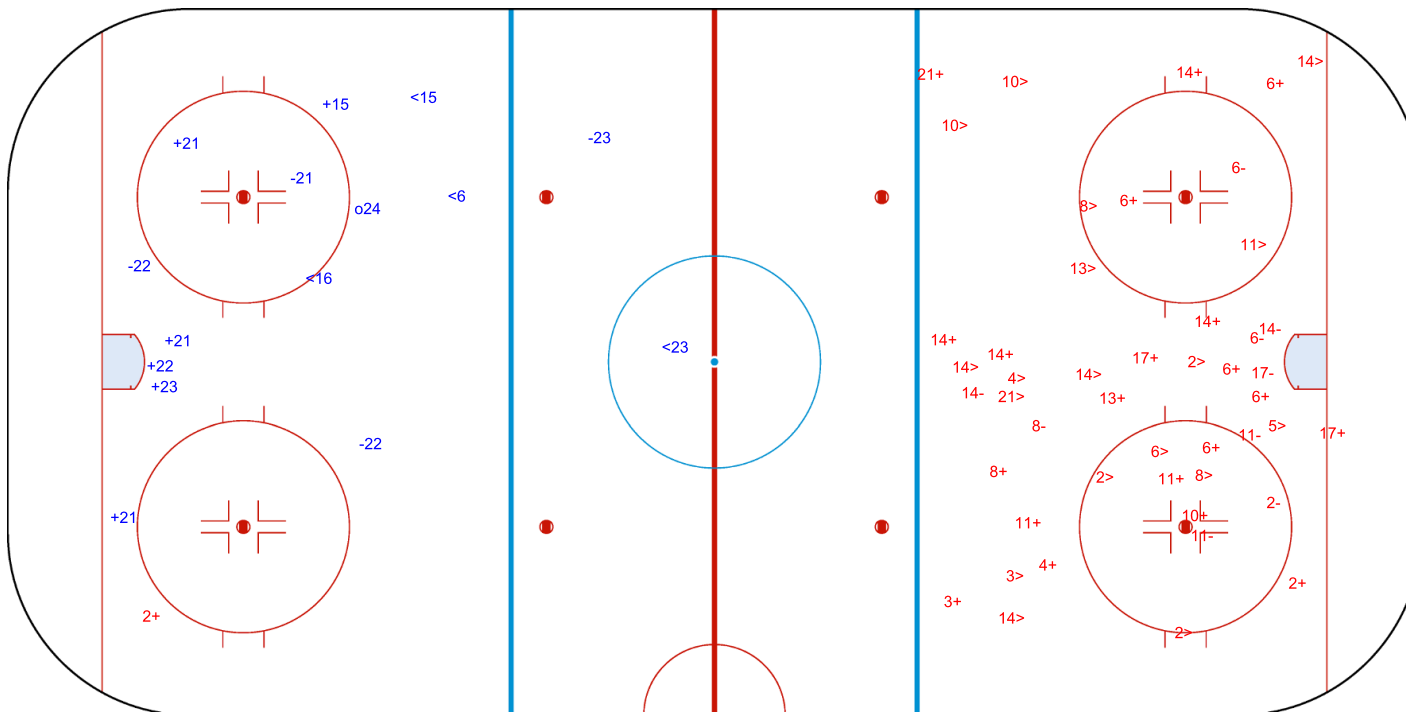

SHOT CHART
GBR - LAT

Shots by LAT
Goals (o): 1
SSP (<): 5
SSG (+): 12
SPG (-): 6

GK 1 of GBR

1st Period

Shots by GBR
Goals (o): 1
SSP (>): 7
SSG (+): 14
SPG (-): 3

GK 1 of LAT

Shots by GBR

Goals (o): 1 SSG (+): 14
SSP (-): 5 SPG (-): 3

o12

GK 1 of LAT

2nd Period

Shots by LAT

Goals (o): 1 SSG (+): 10
SSP (>): 6 SPG (-): 10

o21

GK 1 of GBR

Shots by LAT
Goals (o): 1 SSG (+): 6
SSP (<): 4 SPG (-): 4

GK 1 of GBR

3rd Period

Shots by GBR
Goals (o): 0 SSG (+): 21
SSP (>): 18 SPG (-): 9

GK 1 of LAT

Legend:		
GK	Goalkeeper	
SPG	Shots past goal	
SSG	Shots saved by goalkeeper	
SSP	Shots saved by player	