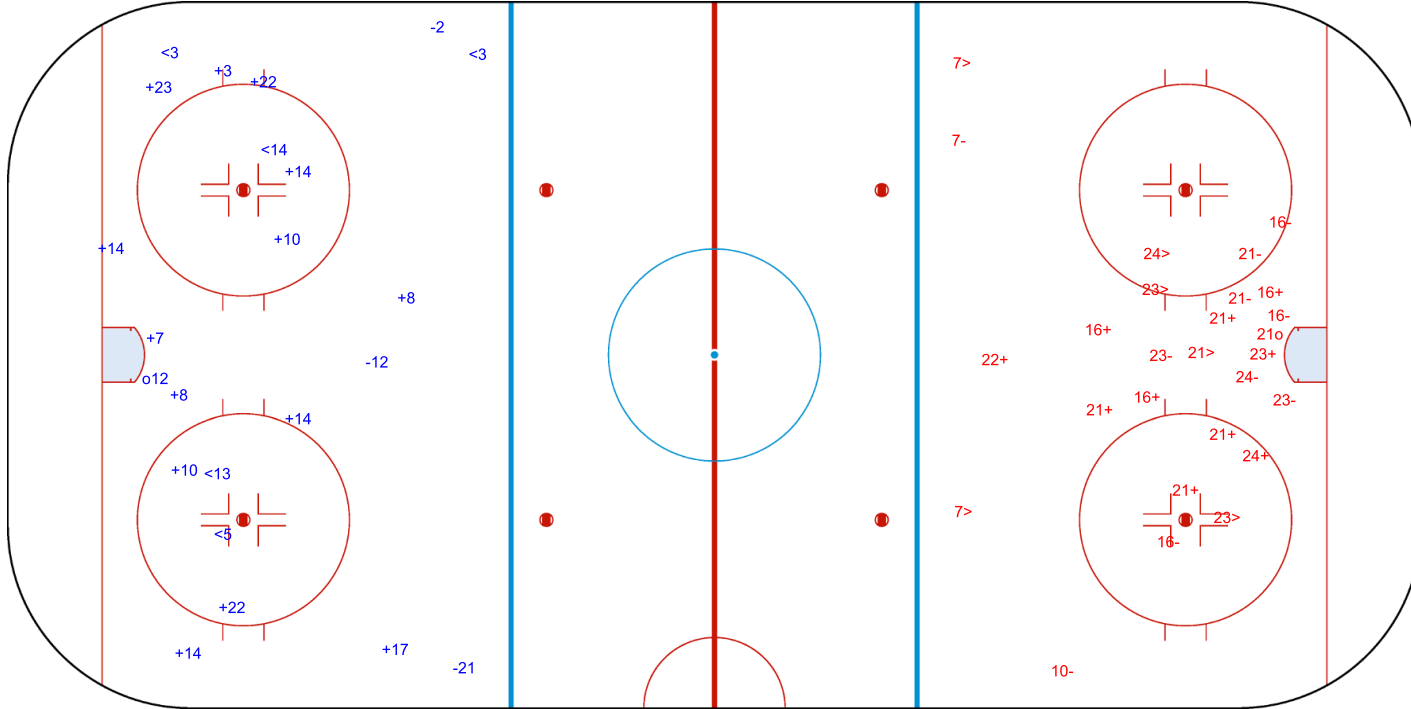

SHOT CHART
GBR - LAT

Shots by LAT
Goals (o): 1
SSP (<): 5
SSG (+): 12
SPG (-): 6

GK 1 of GBR

1st Period

Shots by GBR
Goals (o): 1
SSP (>): 7
SSG (+): 14
SPG (-): 3

GK 1 of LAT

Shots by GBR

Goals (o): 1 SSG (+): 14
SSP (-): 5 SPG (-): 3

o12

GK 1 of LAT

2nd Period

Shots by LAT

Goals (o): 1 SSG (+): 10
SSP (>): 6 SPG (-): 10

o21

GK 1 of GBR

Shots by LAT
Goals (o): 1 SSG (+): 6
SSP (<): 4 SPG (-): 4