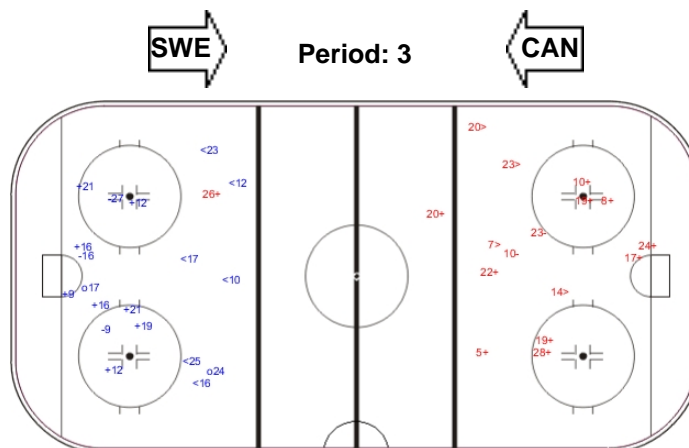

SHOT CHART

SWE - CAN

Shots by CAN

Goals (o): 0 SSG (+): 9
SSP (-): 2 SPG (-): 6

Shots by SWE

Goals (o): 0 SSG (+): 16
SSP (>): 3 SPG (-): 6

Shots by SWE

Goals (o): 1 SSG (+): 8
SSP (<): 2 SPG (-): 4

Shots by CAN

Goals (o): 1 SSG (+): 8
SSP (>): 3 SPG (-): 4

Shots by CAN

Goals (o): 2 SSG (+): 8
SSP (<): 6 SPG (-): 3

Shots by SWE

Goals (o): 0 SSG (+): 11
SSP (>): 4 SPG (-): 2

LEGEND

ENG Empty net goal **GK** Goalkeeper **SPG** Shots past goal **SSG** Shots saved by goalkeeper **SSP** Shots saved by player