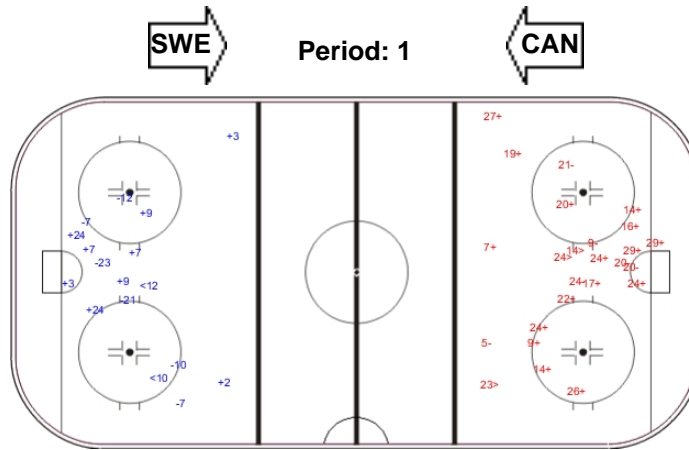

SHOT CHART

SWE - CAN

Shots by CAN

Goals (o): 0 SSG (+): 9
SSP (-): 2 SPG (-): 6

Shots by SWE

Goals (o): 0 SSG (+): 16
SSP (>): 3 SPG (-): 6

Shots by SWE

Goals (o): 1 SSG (+): 8
SSP (<): 2 SPG (-): 4