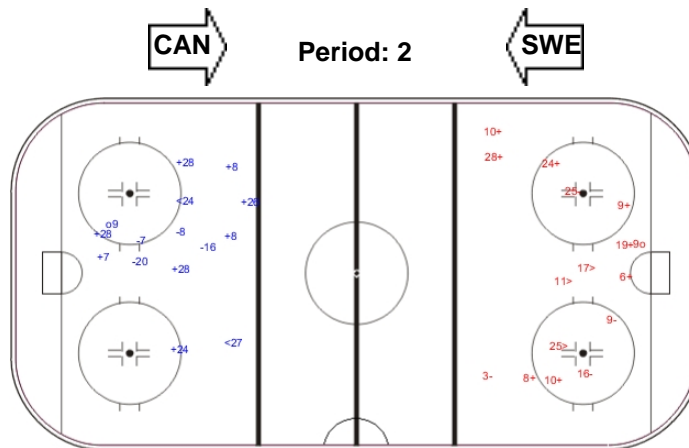

Shots by SWE

Goals (o): 1   SSG (+): 8
SSP (<): 2   SPG (-): 4

Shots by CAN

Goals (o): 1   SSG (+): 8
SSP (>): 3   SPG (-): 4