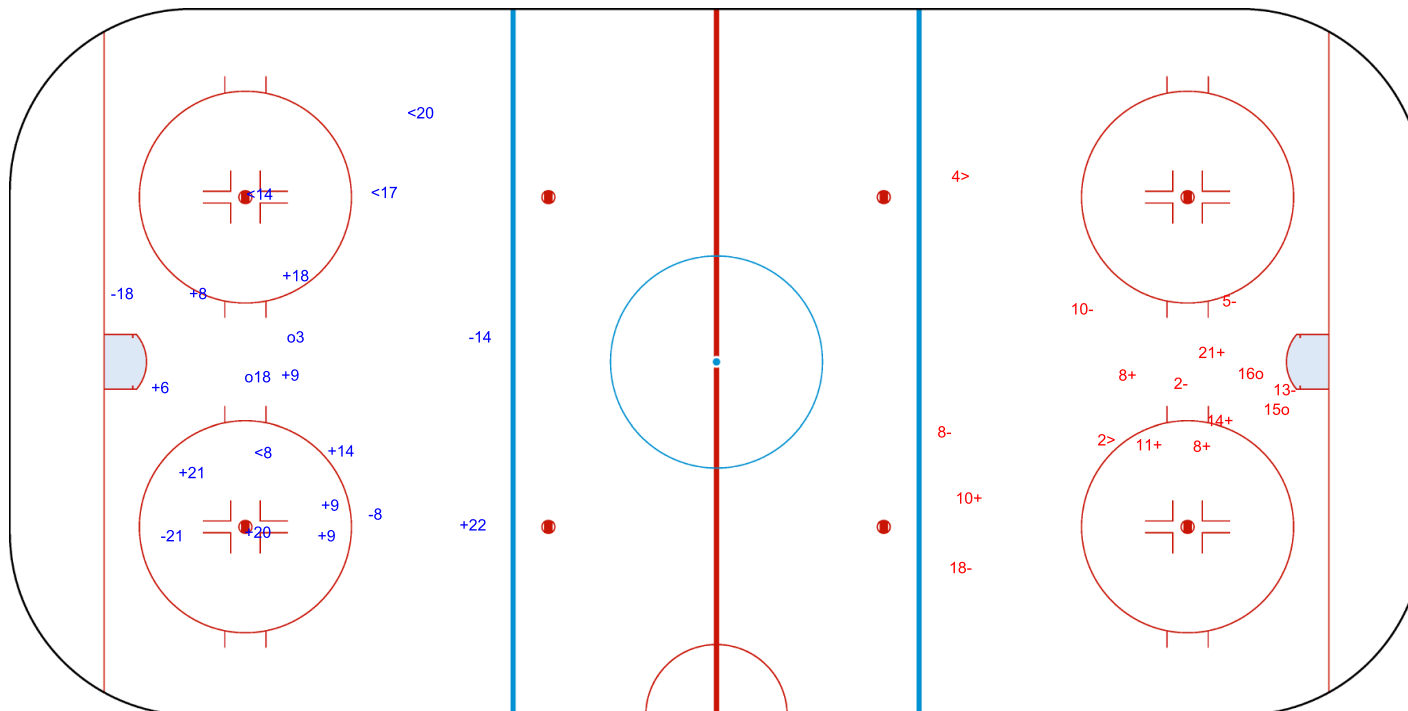

Goals (o): 0 SSG (+): 6

SSP (>): 4 SPG (-): 4

GK 25 of NED

Shots by SRB

Goals (o): 2 SSG (+): 10
SSP (<): 4 SPG (-): 4

GK 25 of NED

3rd Period

Shots by NED