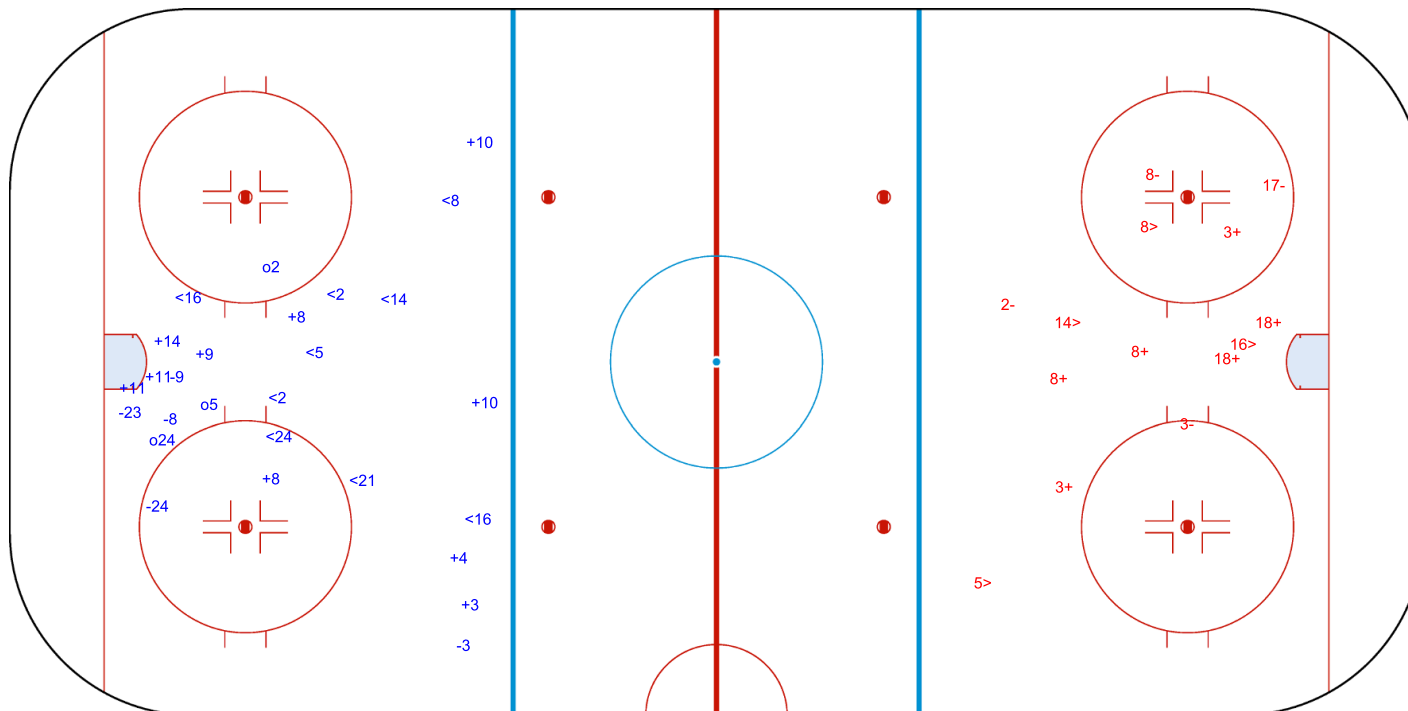

SHOT CHART
NED - SRB

Shots by SRB

Goals (o): 0 SSG (+): 10
SSP (<): 2 SPG (-): 1

GK 25 of NED

1st Period

Shots by NED

Goals (o): 2 SSG (+): 8
SSP (>): 2 SPG (-): 5

GK 25 of SRB

Shots by NED

Goals (o): 3 SSG (+): 10

SSP (<): 9 SPG (-): 5

o5

o24

GK 25 of SRB

2nd Period

Shots by SRB

Goals (o): 0 SSG (+): 6

SSP (>): 4 SPG (-): 4

GK 25 of NED

Shots by SRB

Goals (o): 2 SSG (+): 10
SSP (<): 4 SPG (-): 4

GK 25 of NED

3rd Period

Shots by NED