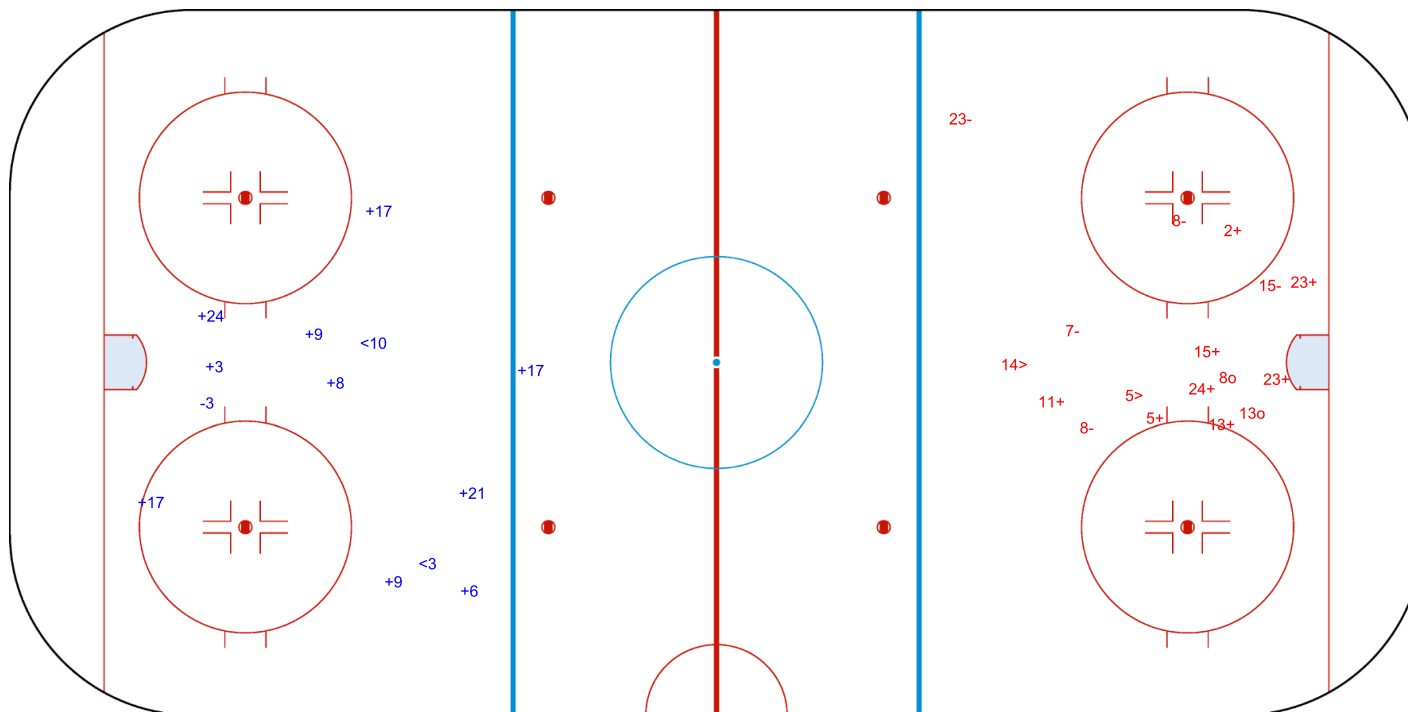

SHOT CHART
NED - SRB

Shots by SRB

Goals (o): 0 SSG (+): 10
SSP (<): 2 SPG (-): 1

GK 25 of NED

1st Period

Shots by NED

Goals (o): 2 SSG (+): 8
SSP (>): 2 SPG (-): 5

GK 25 of SRB

Shots by NED

Goals (o): 3 SSG (+): 10

SSP (<): 9 SPG (-): 5

o5

o24

GK 25 of SRB

2nd Period

Shots by SRB