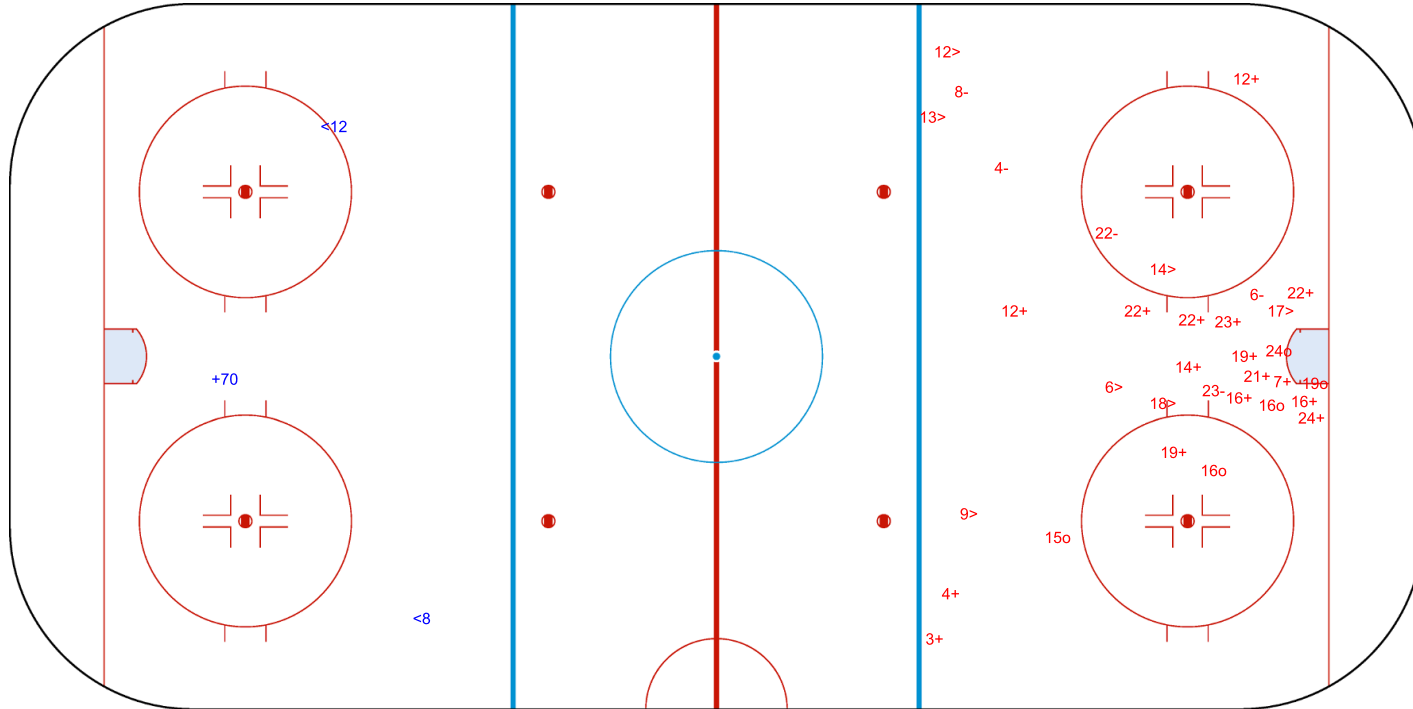

SHOT CHART
POL - CRO

Shots by CRO
Goals (o): 0
SSP (-): 2

SSG (+): 1
SPG (-): 0

GK 25 of POL

1st Period

Shots by POL
Goals (o): 5
SSP (>): 7

SSG (+): 16
SPG (-): 5

GK 25 of CRO