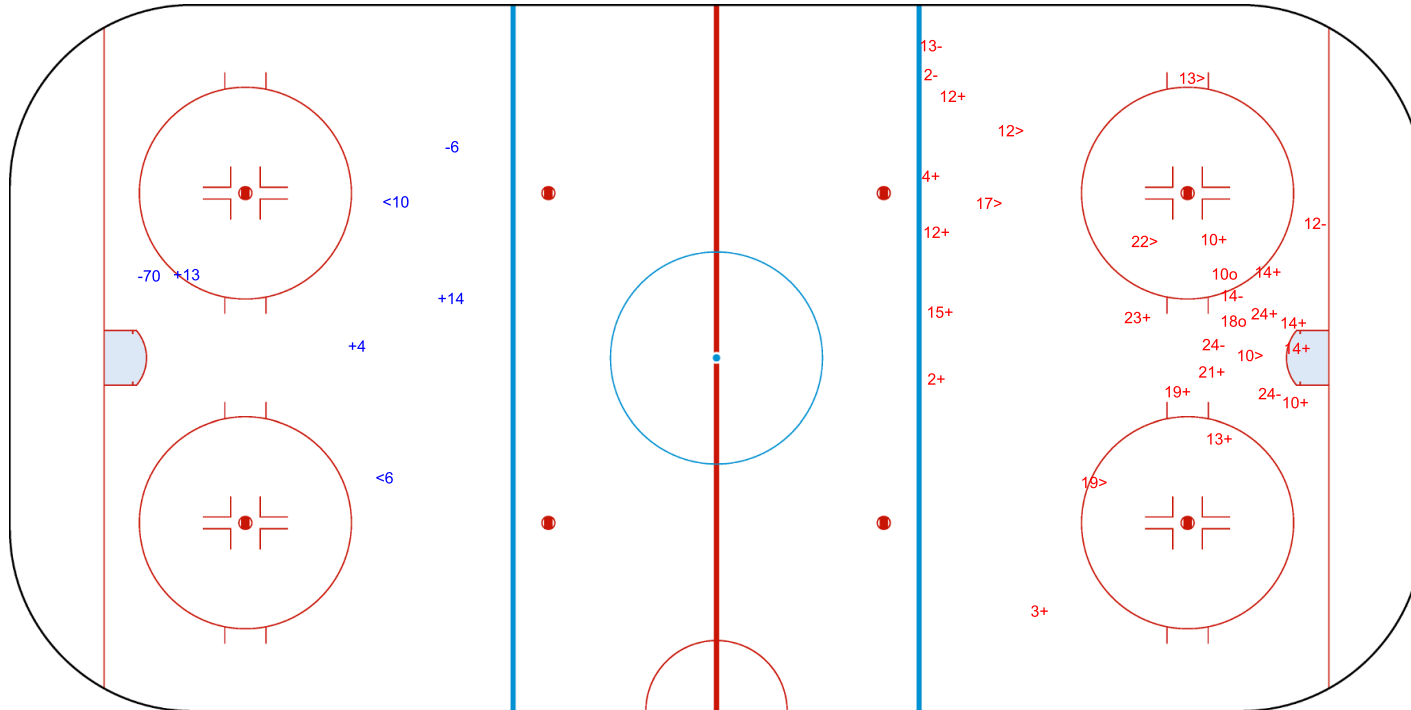

Shots by CRO

Goals (o): 0 SSG (+): 3
SSP (-): 2 SPG (-): 2

GK 25 of POL

3rd Period

Shots by POL

Goals (o): 2 SSG (+): 16
SSP (>): 6 SPG (-): 6

GK 25 of CRO

Legend:	GK Goalkeeper	SPG Shots past goal	SSG Shots saved by goalkeeper	SSP Shots saved by player
----------------	----------------------	----------------------------	--------------------------------------	----------------------------------