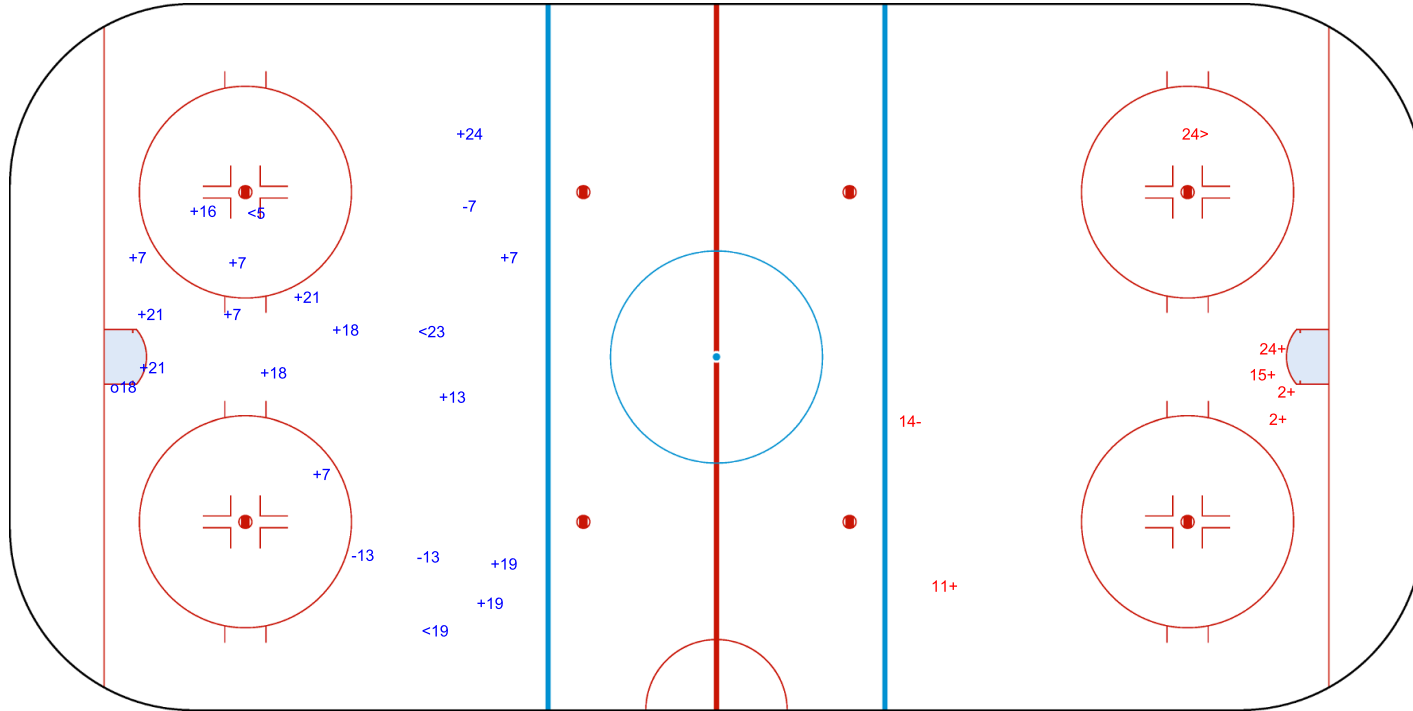

SHOT CHART  
LAT - AUS

Shots by AUS  
Goals (o): 1    SSG (+): 10  
SSP (<): 2    SPG (-): 2

GK 25 of LAT

LAT →    1st Period    ← AUS

Shots by LAT  
Goals (o): 1    SSG (+): 6  
SSP (>): 2    SPG (-): 3

GK 1 of AUS

Shots by LAT  
Goals (o): 0  
SSP (<): 3  
SSG (+): 9  
SPG (-): 2

GK 1 of AUS

2nd Period

Shots by AUS  
Goals (o): 0  
SSP (>): 6  
SSG (+): 14  
SPG (-): 6

GK 25 of LAT

Shots by AUS  
Goals (o): 1    SSG (+): 15  
SSP (<): 3    SPG (-): 3

GK 25 of LAT

LAT → 3rd Period ← AUS

Shots by LAT  
Goals (o): 0    SSG (+): 5  
SSP (>): 1    SPG (-): 1

GK 1 of AUS

Legend:		
<b>GK</b>	Goalkeeper	
<b>SPG</b>	Shots past goal	
<b>SSG</b>	Shots saved by goalkeeper	
<b>SSP</b>	Shots saved by player	