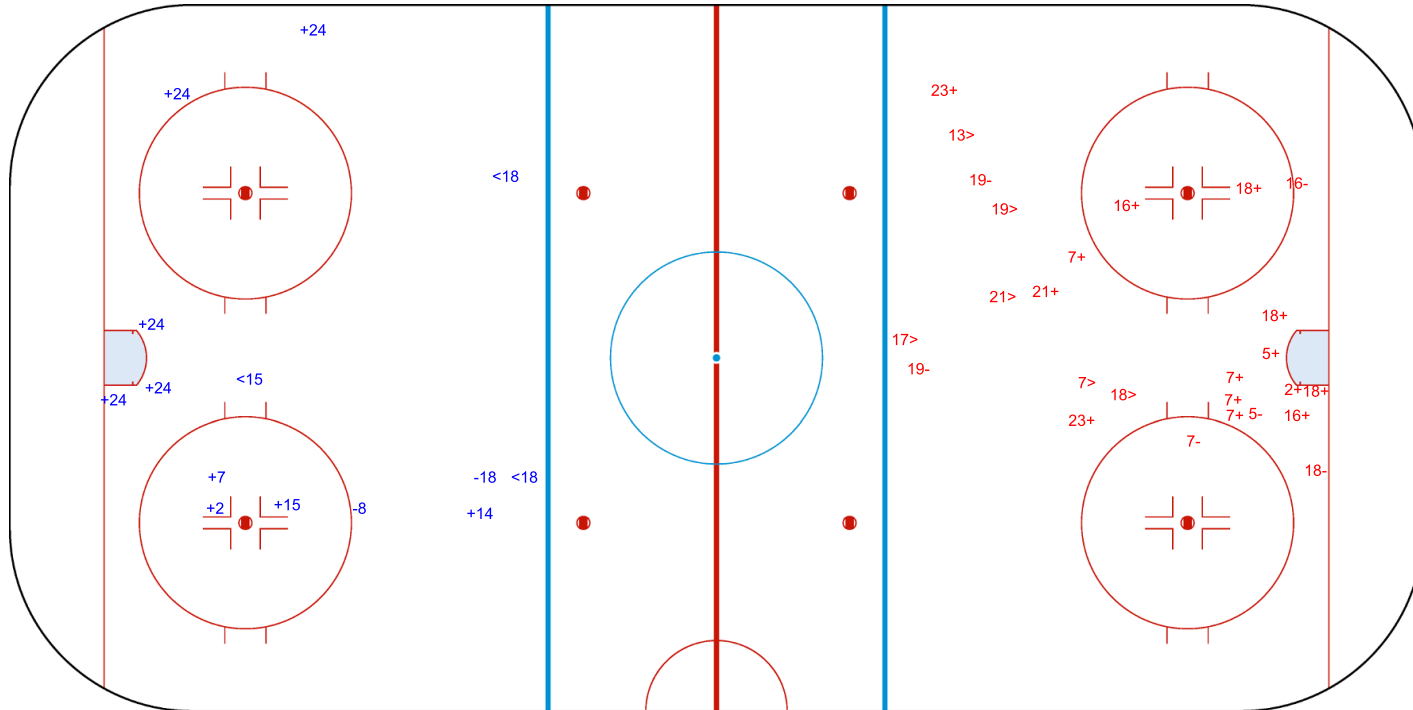

SHOT CHART  
LAT - AUS

Shots by AUS  
Goals (o): 1    SSG (+): 10  
SSP (<): 2    SPG (-): 2

GK 25 of LAT

LAT →    1st Period    ← AUS

Shots by LAT  
Goals (o): 1    SSG (+): 6  
SSP (>): 2    SPG (-): 3

GK 1 of AUS

Shots by LAT  
Goals (o): 0  
SSP (<): 3  
SSG (+): 9  
SPG (-): 2

GK 1 of AUS

2nd Period

Shots by AUS  
Goals (o): 0  
SSP (>): 6  
SSG (+): 14  
SPG (-): 6

GK 25 of LAT

Shots by AUS  
Goals (o): 1    SSG (+): 15  
SSP (<): 3    SPG (-): 3

GK 25 of LAT

LAT → 3rd Period ← AUS

Shots by LAT  
Goals (o): 0    SSG (+): 5  
SSP (>): 1    SPG (-): 1

GK 1 of AUS

Legend:		
<b>GK</b>	Goalkeeper	
<b>SPG</b>	Shots past goal	
<b>SSG</b>	Shots saved by goalkeeper	
<b>SSP</b>	Shots saved by player	