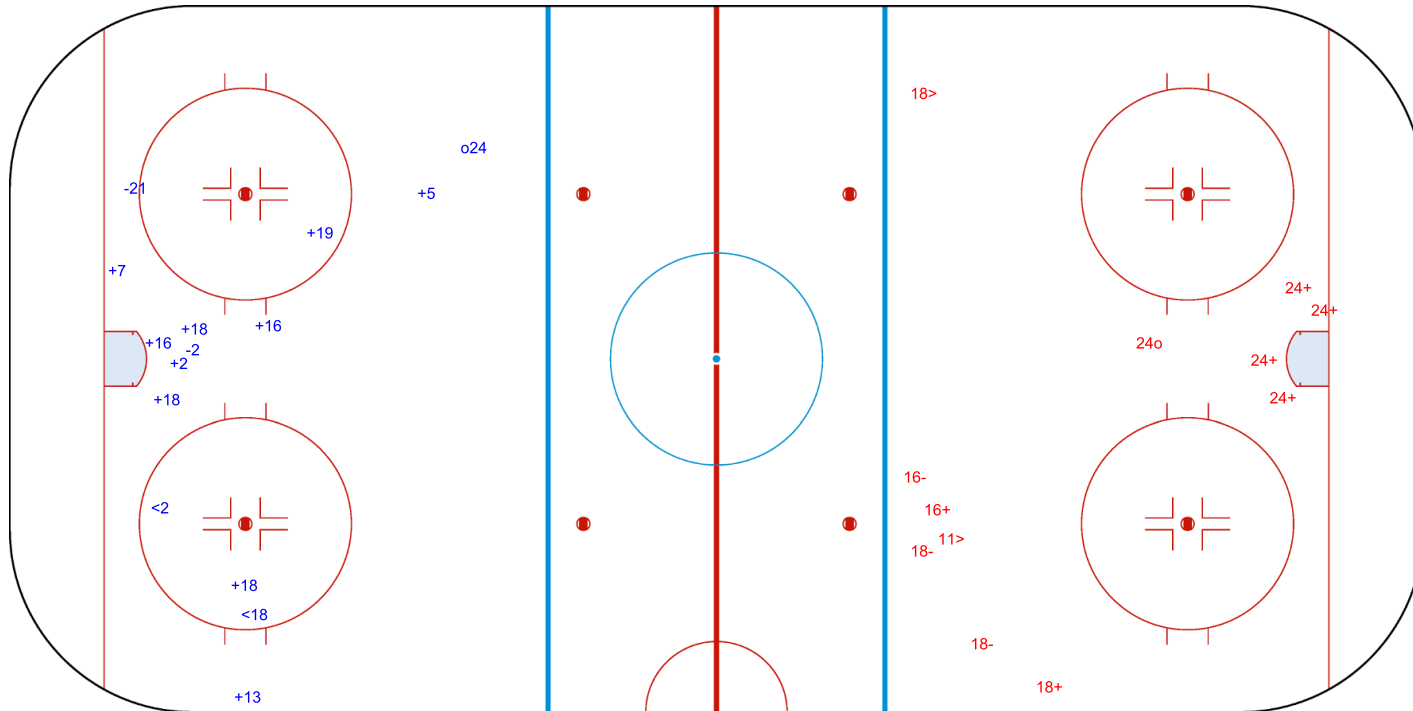

SHOT CHART  
LAT - AUS

Shots by AUS  
Goals (o): 1    SSG (+): 10  
SSP (<): 2    SPG (-): 2

GK 25 of LAT

LAT →    1st Period    ← AUS

Shots by LAT  
Goals (o): 1    SSG (+): 6  
SSP (>): 2    SPG (-): 3

GK 1 of AUS

Shots by LAT  
Goals (o): 0  
SSP (<): 3  
SSG (+): 9  
SPG (-): 2

GK 1 of AUS

2nd Period

Shots by AUS  
Goals (o): 0  
SSP (>): 6  
SSG (+): 14  
SPG (-): 6

GK 25 of LAT

Shots by AUS  
Goals (o): 1    SSG (+): 15  
SSP (<): 3    SPG (-): 3