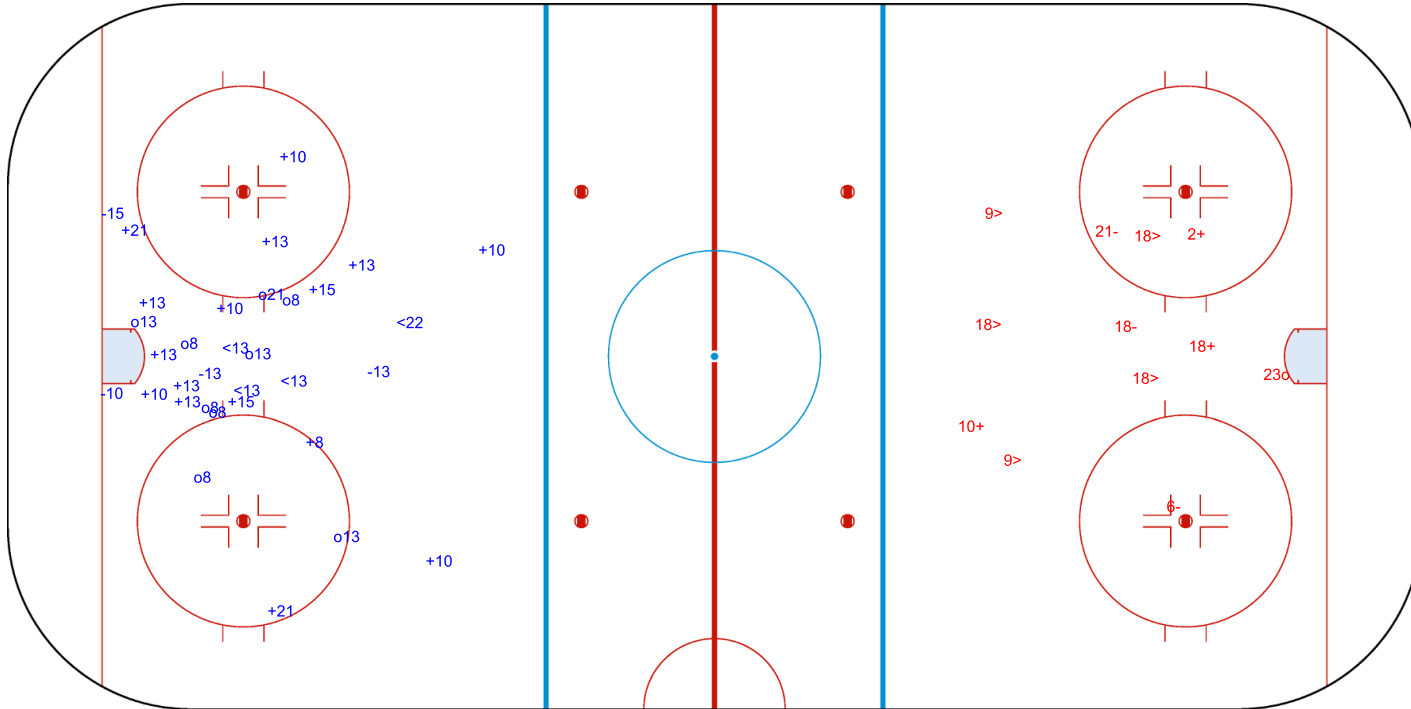

SHOT CHART
MAS - KUW

Shots by MAS
Goals (o): 9 SSG (+): 16
SSP (-): 4 SPG (-): 4

KUW → 1st Period ← MAS

Shots by KUW
Goals (o): 1 SSG (+): 3
SSP (>): 5 SPG (-): 3

Shots by KUW

Goals (o): 1 SSG (+): 4
SSP (<): 4 SPG (-): 1

GK 20 of MAS

GK 25 of MAS

2nd Period

Shots by MAS

Goals (o): 5 SSG (+): 13
SSP (>): 2 SPG (-): 6

GK 16 of KUW

Shots by MAS

Goals (o): 3 SSG (+): 9
SSP (-): 3 SPG (-): 7