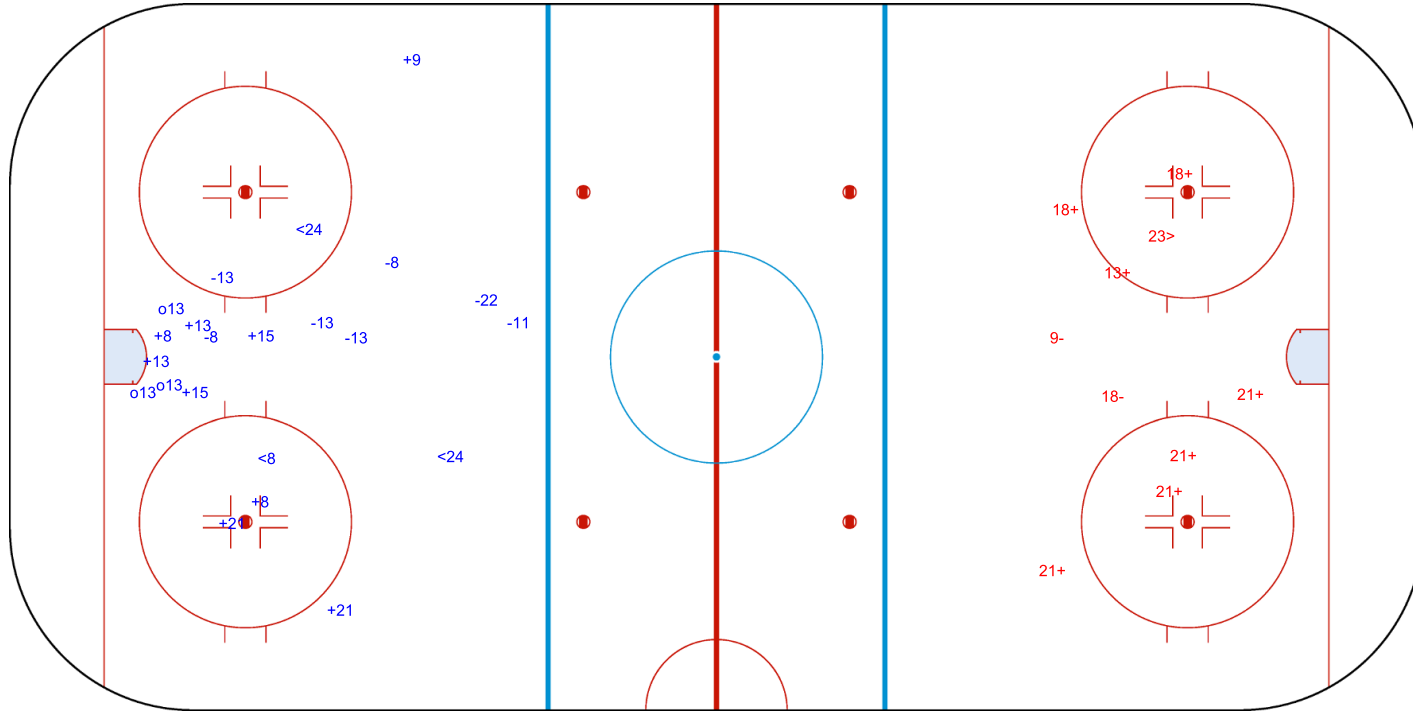

SHOT CHART
MAS - KUW

Shots by MAS
Goals (o): 9 SSG (+): 16
SSP (-): 4 SPG (-): 4

KUW → 1st Period ← MAS

Shots by KUW
Goals (o): 1 SSG (+): 3
SSP (>): 5 SPG (-): 3

Shots by KUW

Goals (o): 1 SSG (+): 4
SSP (<): 4 SPG (-): 1

GK 16 of KUW

KUW → **3rd Period** ← **MAS**

Shots by KUW

Goals (o): 0 SSG (+): 7
SSP (>): 1 SPG (-): 2

GK 20 of MAS

Legend:		
GK	Goalkeeper	
SPG	Shots past goal	
SSG	Shots saved by goalkeeper	
SSP	Shots saved by player	