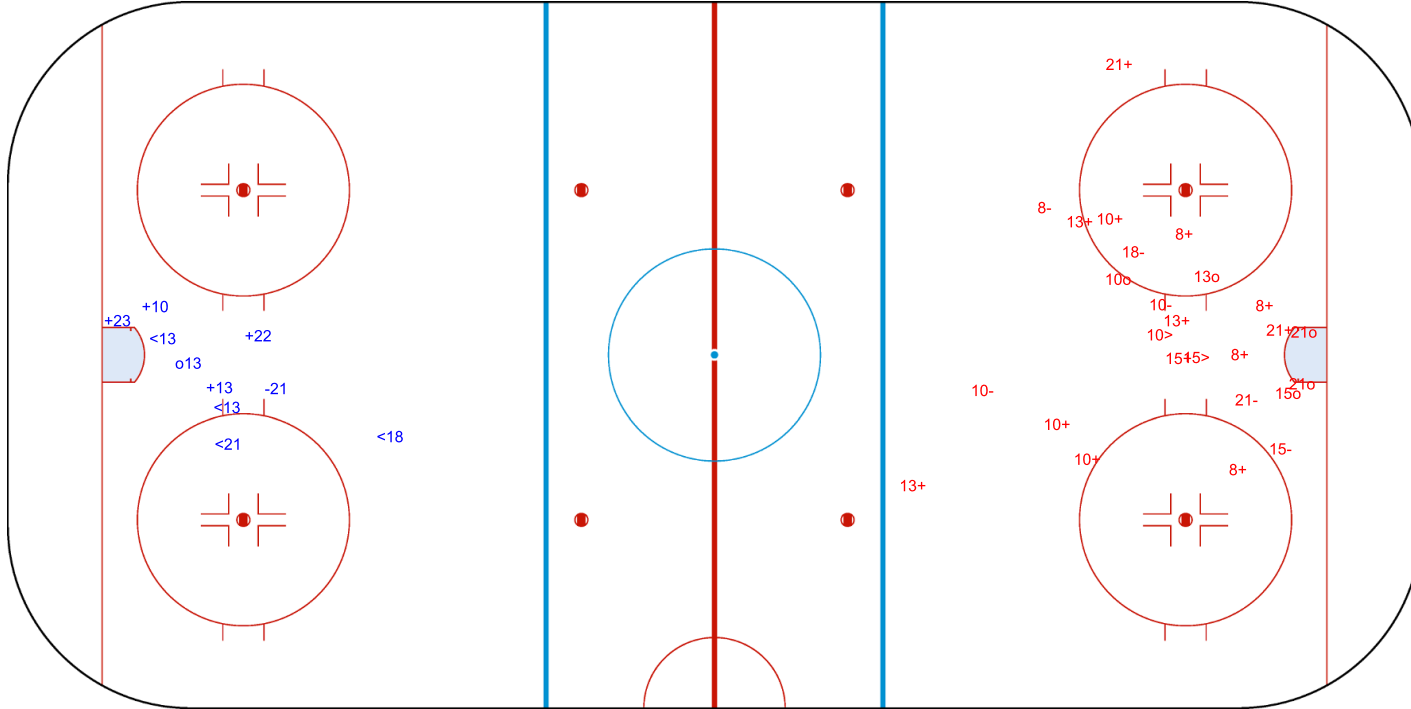

SHOT CHART
MAS - KUW

Shots by MAS
Goals (o): 9 SSG (+): 16
SSP (-): 4 SPG (-): 4

KUW → 1st Period ← MAS

Shots by KUW
Goals (o): 1 SSG (+): 3
SSP (>): 5 SPG (-): 3

Shots by KUW

Goals (o): 1 SSG (+): 4
SSP (<): 4 SPG (-): 1

GK 20 of MAS

GK 25 of MAS

2nd Period

Shots by MAS

Goals (o): 5 SSG (+): 13
SSP (>): 2 SPG (-): 6

GK 16 of KUW

Shots by MAS

Goals (o): 3 SSG (+): 9
SSP (-): 3 SPG (-): 7