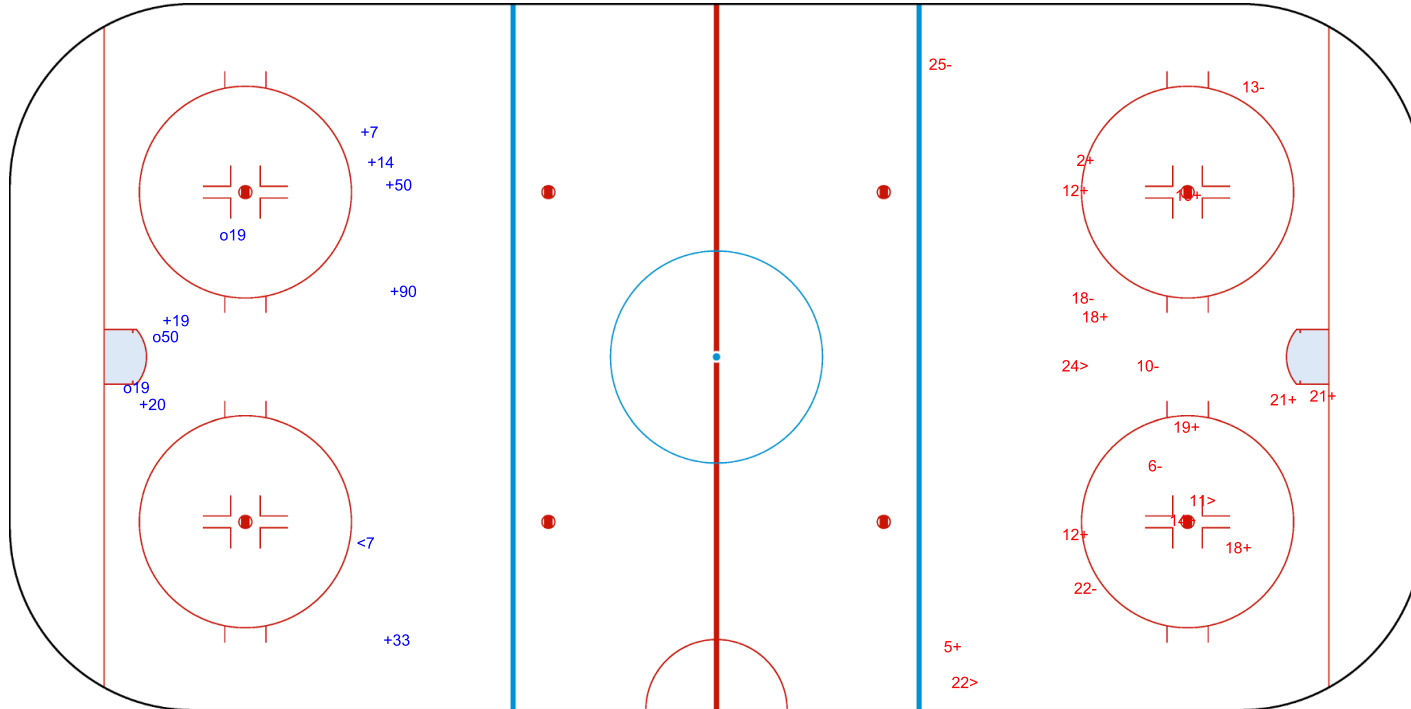

Shots by CRO

Goals (o): 3

SSG (+): 7

SSP (<): 1

SPG (-): 0

GK 1 of ISL

3rd Period

Shots by ISL

Goals (o): 0

SSG (+): 11

SSP (>): 3

SPG (-): 6

GK 29 of CRO

Legend:					
GK	Goalkeeper	SPG	Shots past goal	SSG	Shots saved by goalkeeper
				SSP	Shots saved by player