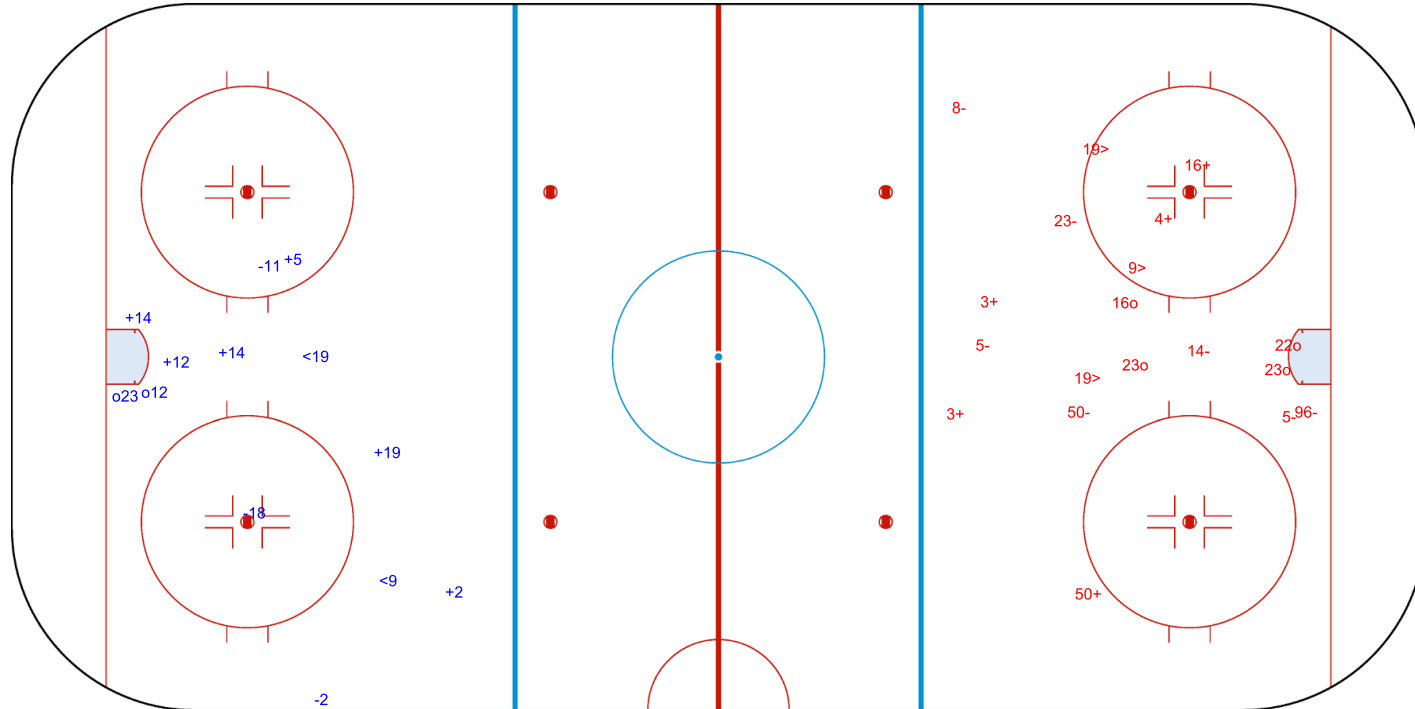

INTERNATIONAL
ICE HOCKEY
FEDERATION

Shots by ISL

Goals (o): 2

SSG (+): 6

SSP (<): 2

SPG (-): 3

2nd Period

Shots by CRO

Goals (o): 4

SSG (+): 5

SSP (>): 3

SPG (-): 7

o12
o23

GK 29 of CRO

o23

o22

o18

GK 1 of ISL

Shots by CRO

Goals (o): 3

SSG (+): 7

SSP (<): 1

SPG (-): 0

GK 1 of ISL