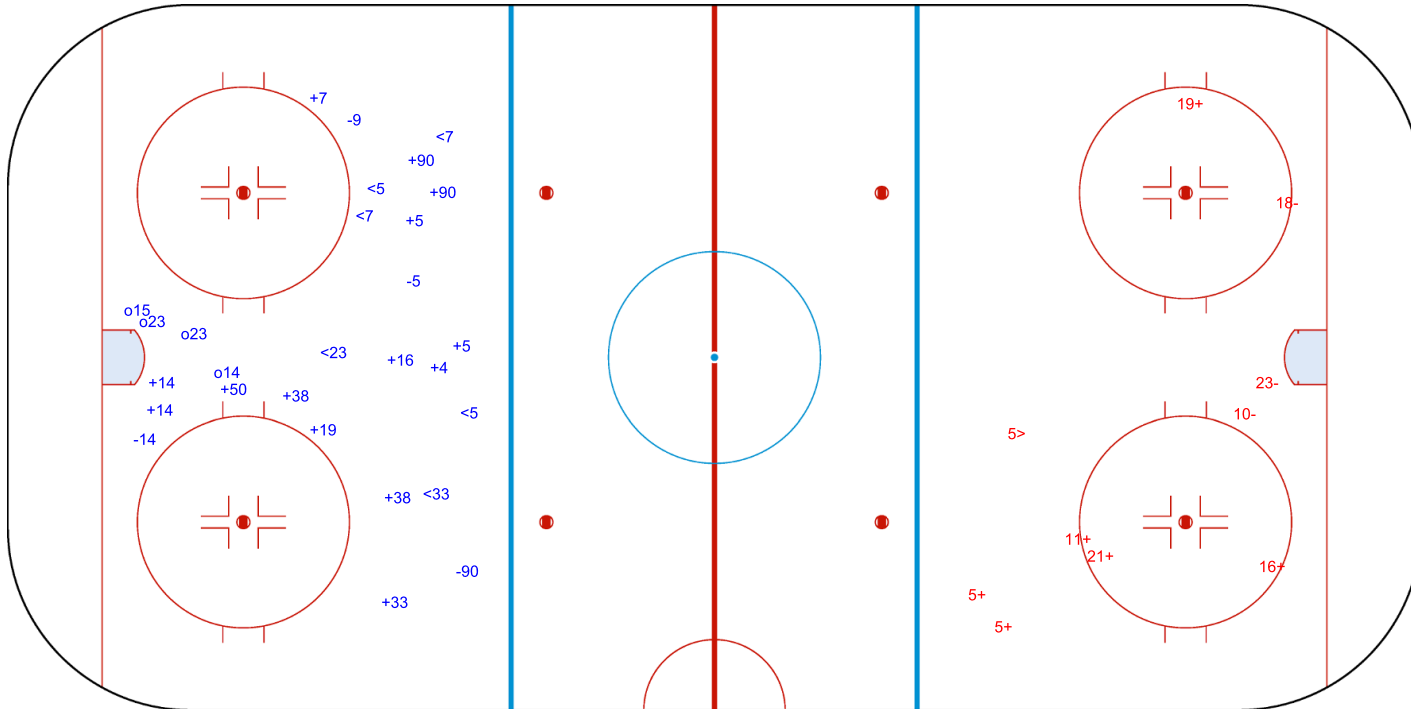

SHOT CHART
CRO - ISL

ISL → 1st Period ← CRO

Shots by CRO
Goals (o): 4
SSP (<): 6

SSG (+): 14
SPG (-): 4

o23		
o15		o23
		o14

GK 1 of ISL

Shots by ISL
Goals (o): 0
SSP (>): 1

SSG (+): 6
SPG (-): 3

GK 29 of CRO

Serbia
Belgrade
PIONIR ICE RINK

IIHF ICE HOCKEY WORLD CHAMPIONSHIP
DIVISION II, GROUP A

ICE HOCKEY
WORLD
CHAMPIONSHIP
SERBIA
Belgrade
Division II - Group A

SUN 21 APR 2024
START TIME 12:30

ROUND ROBIN, GAME 1

INTERNATIONAL
ICE HOCKEY
FEDERATION

Shots by ISL

Goals (o): 2

SSG (+): 6

SSP (<): 2

SPG (-): 3

2nd Period

Shots by CRO