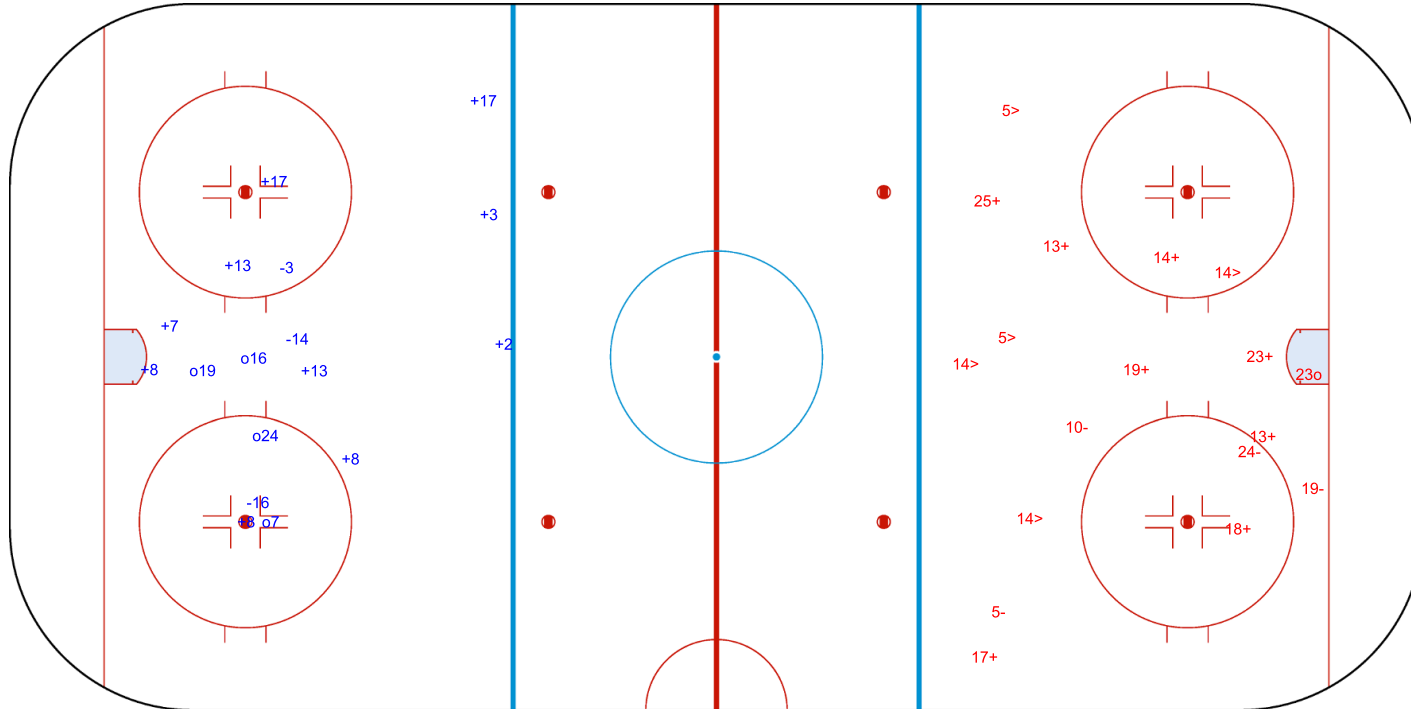

WED 24 APR 2024
START TIME 19:30

ROUND ROBIN, GAME 9

INTERNATIONAL
ICE HOCKEY
FEDERATION

Shots by ISL

Goals (o): 1 SSG (+): 5
SSP (<): 1 SPG (-): 0

GK 1 of SRB

2nd Period

Shots by SRB

Goals (o): 2 SSG (+): 12
SSP (>): 5 SPG (-): 3

GK 1 of ISL

Shots by SRB

Goals (o): 4 SSG (+): 10
SSP (<): 0 SPG (-): 3

GK 1 of ISL

ENG

3rd Period

Shots by ISL