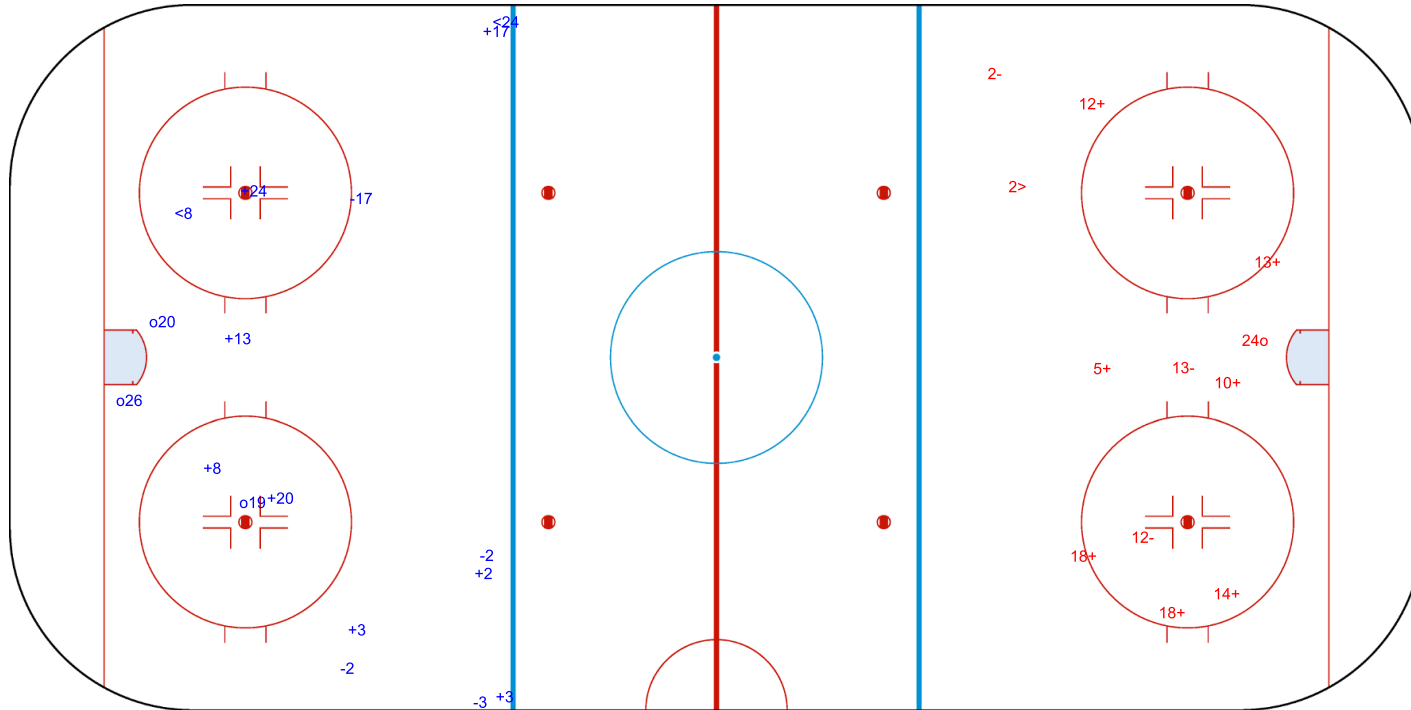

ICE HOCKEY
WORLD
CHAMPIONSHIP
SERBIA
Belgrade
Division II - Group A

Serbia
Belgrade
PIONIR ICE RINK

WED 24 APR 2024
START TIME 19:30

IIHF ICE HOCKEY WORLD CHAMPIONSHIP
DIVISION II, GROUP A

ROUND ROBIN, GAME 9

INTERNATIONAL
ICE HOCKEY
FEDERATION

SHOT CHART

SRB - ISL

1st Period

Shots by SRB

Goals (o): 3   SSG (+): 8
SSP (<): 2   SPG (-): 4

GK 1 of ISL

Shots by ISL

Goals (o): 1   SSG (+): 7
SSP (>): 1   SPG (-): 3

GK 1 of SRB