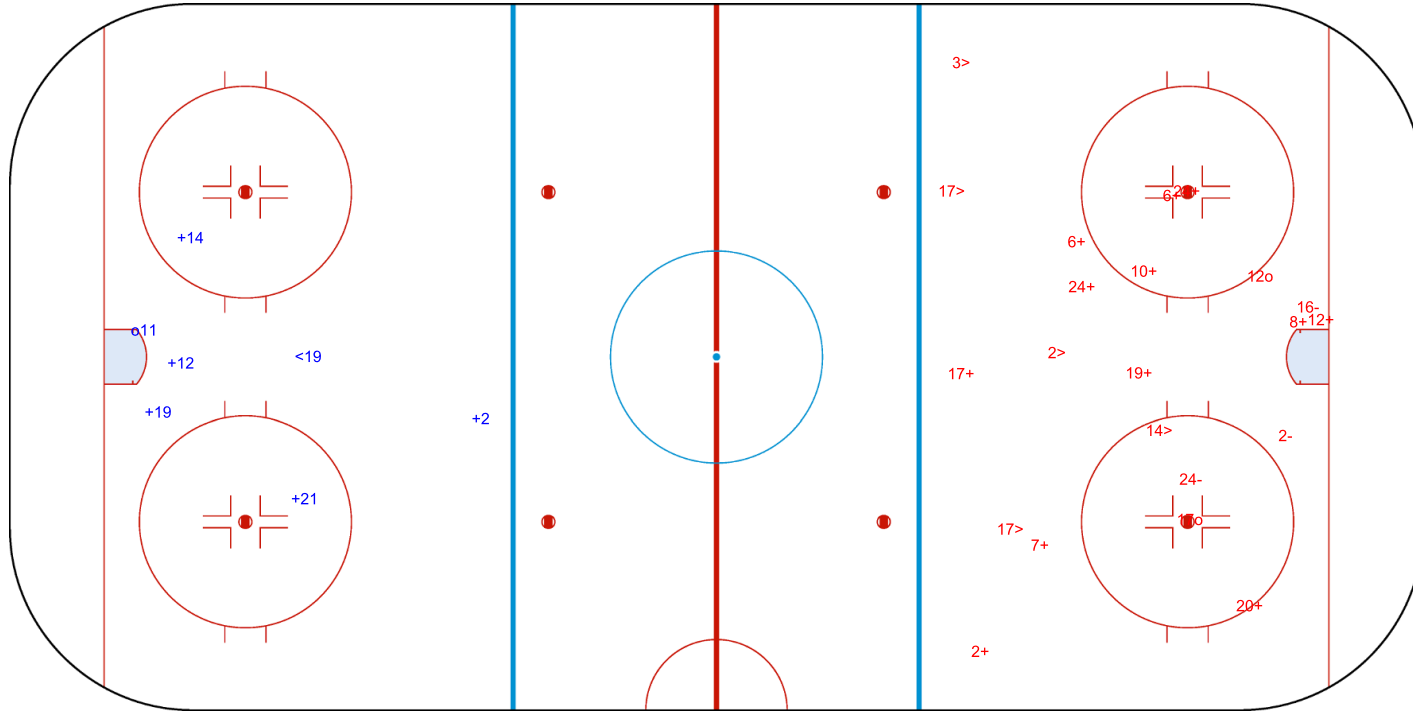

Serbia
Belgrade
PIONIR ICE RINK

IIHF ICE HOCKEY WORLD CHAMPIONSHIP
DIVISION II, GROUP A

ICE HOCKEY
WORLD
CHAMPIONSHIP
SERBIA
Belgrade
Division II - Group A

WED 24 APR 2024
START TIME 19:30

ROUND ROBIN, GAME 9

INTERNATIONAL
ICE HOCKEY
FEDERATION

Shots by ISL

Goals (o): 1   SSG (+): 5
SSP (<): 1   SPG (-): 0

GK 1 of SRB

2nd Period

Shots by SRB

Goals (o): 2   SSG (+): 12
SSP (>): 5   SPG (-): 3

GK 1 of ISL