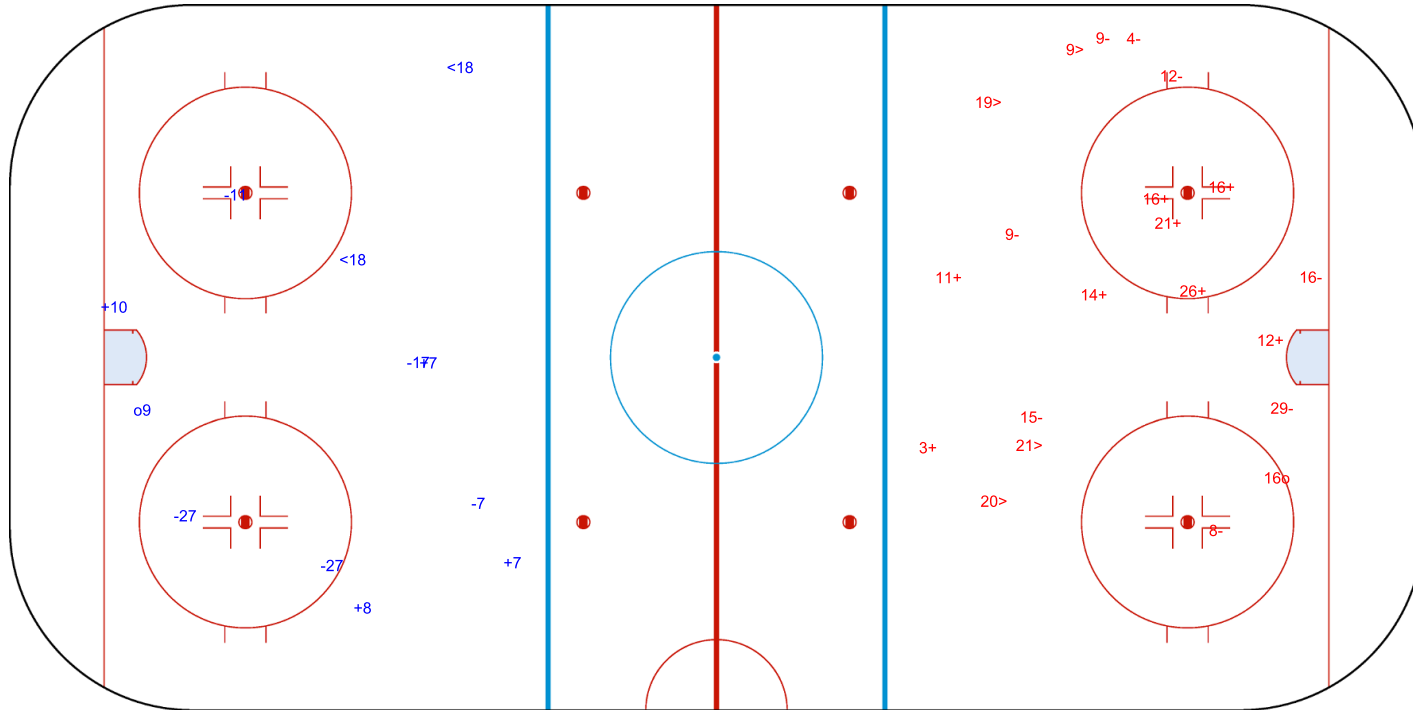

SHOT CHART  
GER - SWE

Shots by GER  
Goals (o): 1  
SSP (<): 2  
SSG (+): 4  
SPG (-): 5

GK 1 of SWE

SWE → 1st Period ← GER

Shots by SWE  
Goals (o): 1  
SSP (>): 4  
SSG (+): 8  
SPG (-): 8

GK 1 of GER

Legend:	
<b>GK</b>	Goalkeeper
<b>SPG</b>	Shots past goal
<b>SSG</b>	Shots saved by goalkeeper
<b>SSP</b>	Shots saved by player