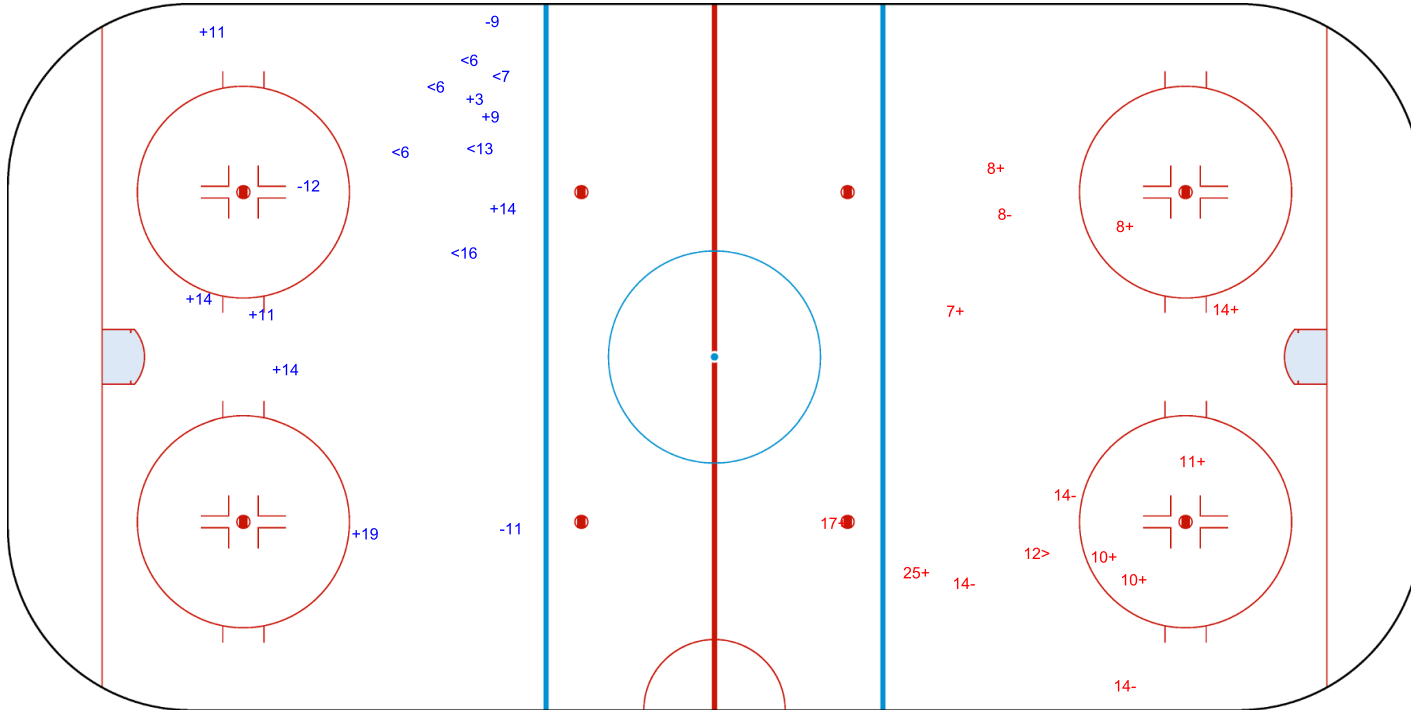

SHOT CHART
FRA - EST

Shots by FRA
Goals (o): 0 SSG (+): 8
SSP (<): 6 SPG (-): 3

GK 29 of EST

EST Period: 1 FRA

Shots by EST
Goals (o): 0 SSG (+): 9
SSP (>): 1 SPG (-): 4

GK 25 of FRA

Shots by EST

Goals (o): 0 SSG (+): 12
SSP (<): 2 SPG (-): 2