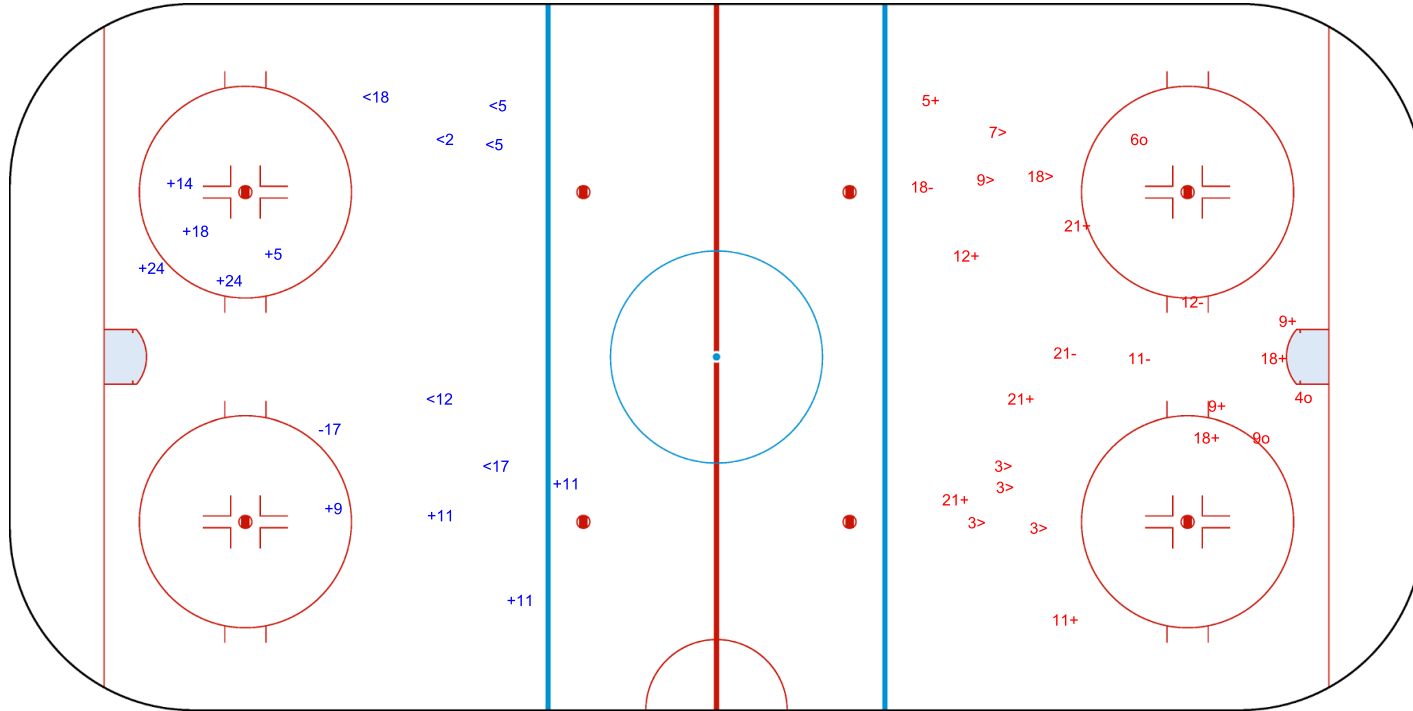

SHOT CHART  
JPN - POL

Shots by JPN  
Goals (o): 2    SSG (+): 3  
SSP (<): 7    SPG (-): 3

POL    Period: 1    JPN

Shots by POL  
Goals (o): 2    SSG (+): 7  
SSP (>): 2    SPG (-): 2

Shots by POL

Goals (o): 0    SSG (+): 9  
SSP (<): 6    SPG (-): 1

GK 20 of JPN

JPN

Period: 2

POL

Shots by JPN

Goals (o): 3    SSG (+): 10  
SSP (>): 7    SPG (-): 4

GK 20 of POL

GK 25 of POL