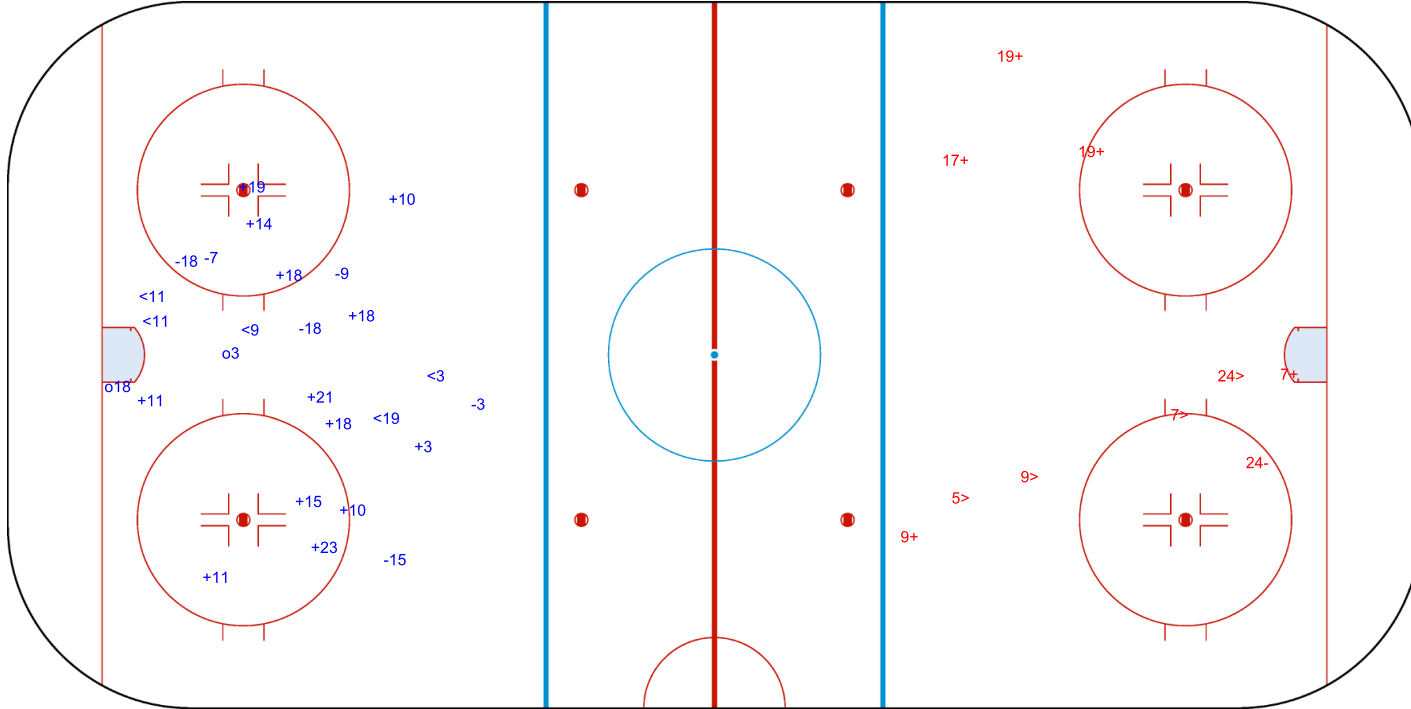

GK 20 of JPN

JPN

Period: 2

POL

Shots by JPN

Goals (o): 3    SSG (+): 10  
SSP (>): 7    SPG (-): 4

GK 20 of POL

GK 25 of POL

Shots by JPN  
Goals (o): 2    SSG (+): 13  
SSP (<): 5    SPG (-): 6

GK 25 of POL

POL    Period: 3    JPN

Shots by POL  
Goals (o): 0    SSG (+): 5  
SSP (>): 4    SPG (-): 1

GK 20 of JPN

Legend:	
<b>GK</b>	Goalkeeper
<b>SPG</b>	Shots past goal
<b>SSG</b>	Shots saved by goalkeeper
<b>SSP</b>	Shots saved by player