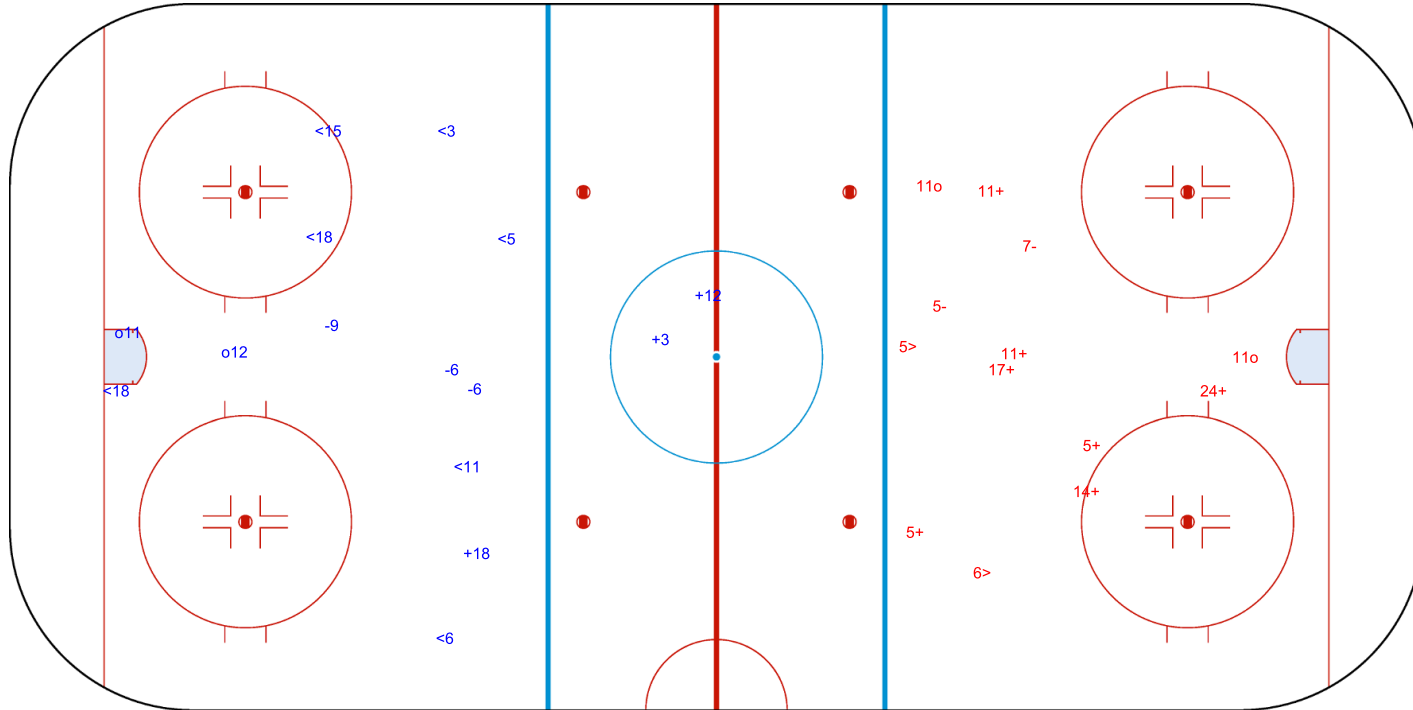

SHOT CHART  
JPN - POL

Shots by JPN  
Goals (o): 2    SSG (+): 3  
SSP (<): 7    SPG (-): 3

POL    Period: 1    JPN

Shots by POL  
Goals (o): 2    SSG (+): 7  
SSP (>): 2    SPG (-): 2

Shots by POL

Goals (o): 0    SSG (+): 9  
SSP (<): 6    SPG (-): 1

GK 20 of JPN

JPN

Period: 2

POL

Shots by JPN

Goals (o): 3    SSG (+): 10  
SSP (>): 7    SPG (-): 4

GK 20 of POL

GK 25 of POL