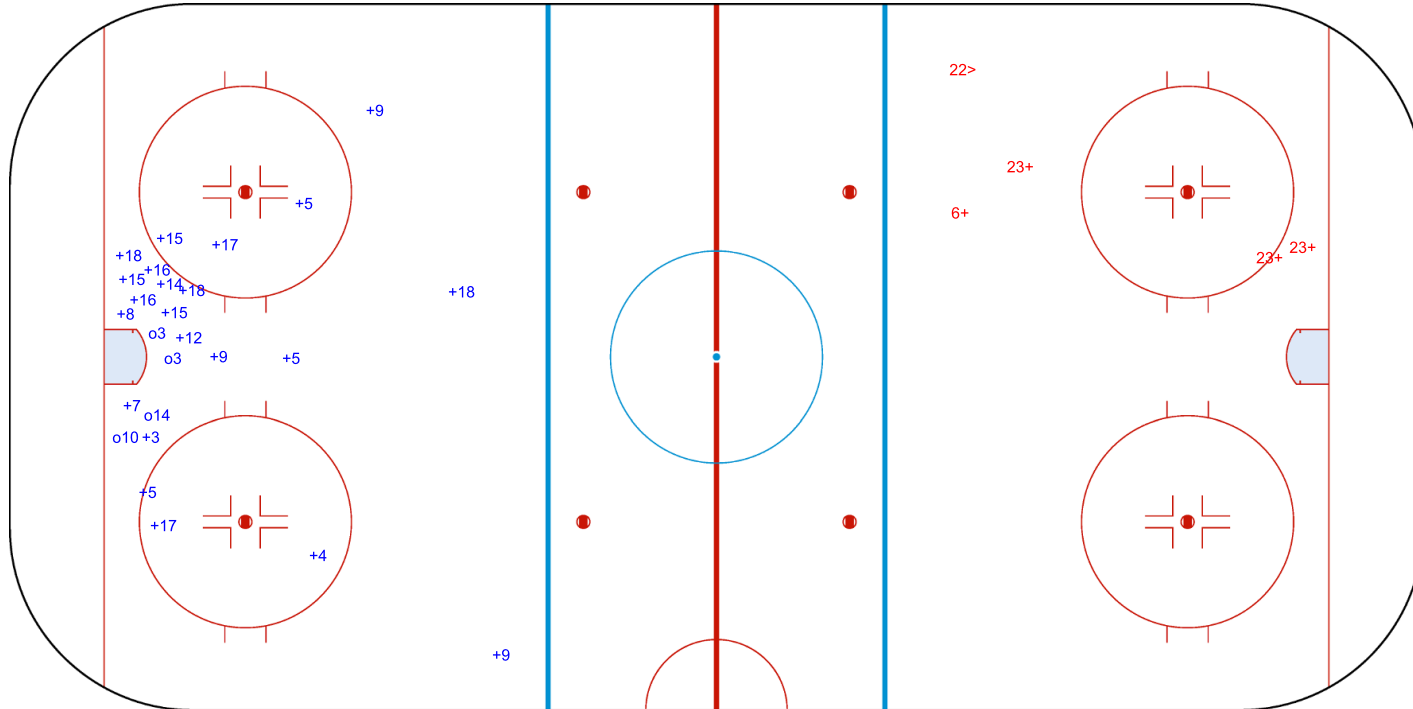

SHOT CHART
 LTU - ITA

Shots by LTU
 Goals (o): 0 SSG (+): 11
 SSP (<): 0 SPG (-): 0

GK 20 of ITA

ITA → Period: 1 ← LTU

Shots by ITA
 Goals (o): 0 SSG (+): 16
 SSP (>): 0 SPG (-): 0

GK 1 of LTU

Shots by ITA
 Goals (o): 4 SSG (+): 22
 SSP (<): 0 SPG (-): 0

GK 1 of LTU

Period: 2

Shots by LTU
 Goals (o): 0 SSG (+): 4
 SSP (>): 1 SPG (-): 0

GK 20 of ITA

Shots by LTU
Goals (o): 0
SSP (<): 1
SSG (+): 5
SPG (-): 0

GK 20 of ITA

Period: 3

Shots by ITA
Goals (o): 3
SSP (>): 1
SSG (+): 15
SPG (-): 0