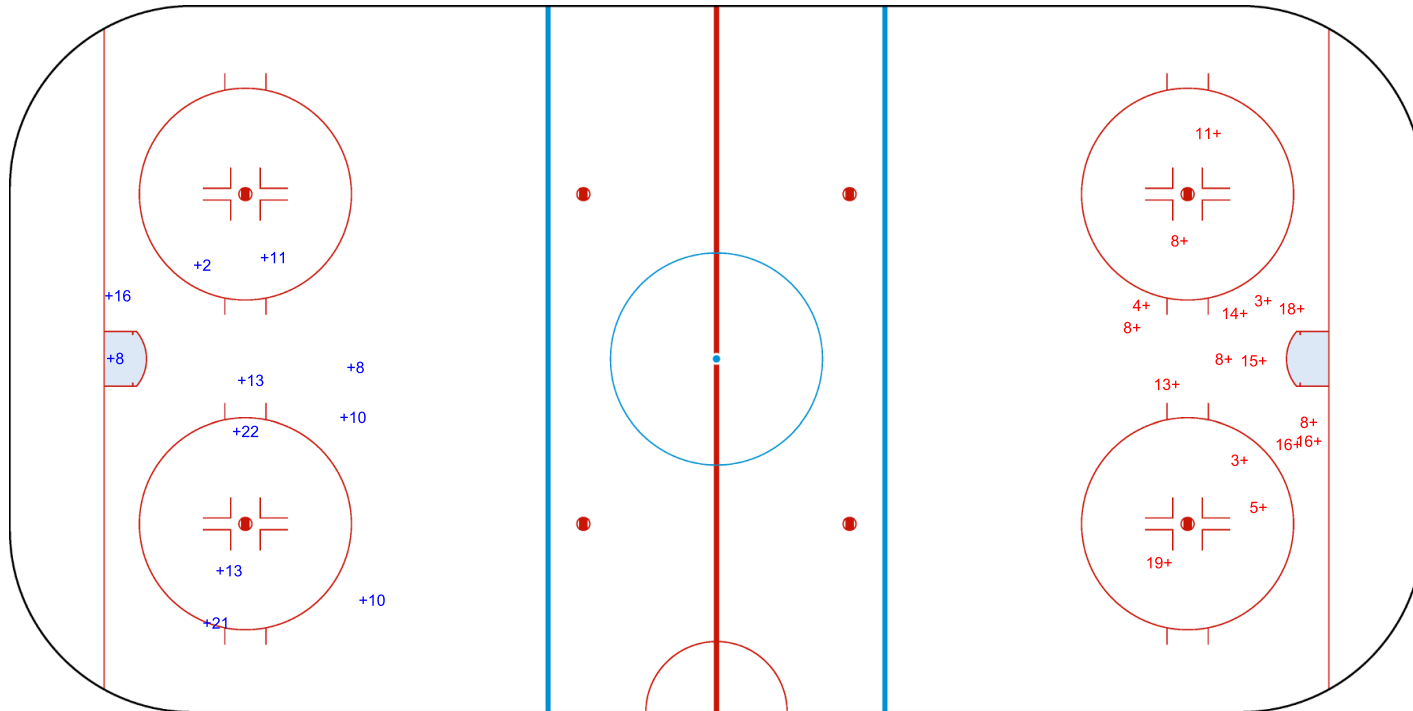

SHOT CHART
 LTU - ITA

Shots by LTU
 Goals (o): 0 SSG (+): 11
 SSP (<): 0 SPG (-): 0

GK 20 of ITA

ITA → Period: 1 ← LTU

Shots by ITA
 Goals (o): 0 SSG (+): 16
 SSP (>): 0 SPG (-): 0

GK 1 of LTU

Shots by ITA
 Goals (o): 4 SSG (+): 22
 SSP (<): 0 SPG (-): 0

GK 1 of LTU

Period: 2

Shots by LTU
 Goals (o): 0 SSG (+): 4
 SSP (>): 1 SPG (-): 0

GK 20 of ITA

Shots by LTU
Goals (o): 0
SSP (<): 1
SSG (+): 5
SPG (-): 0

GK 20 of ITA

Period: 3

Shots by ITA
Goals (o): 3
SSP (>): 1
SSG (+): 15
SPG (-): 0