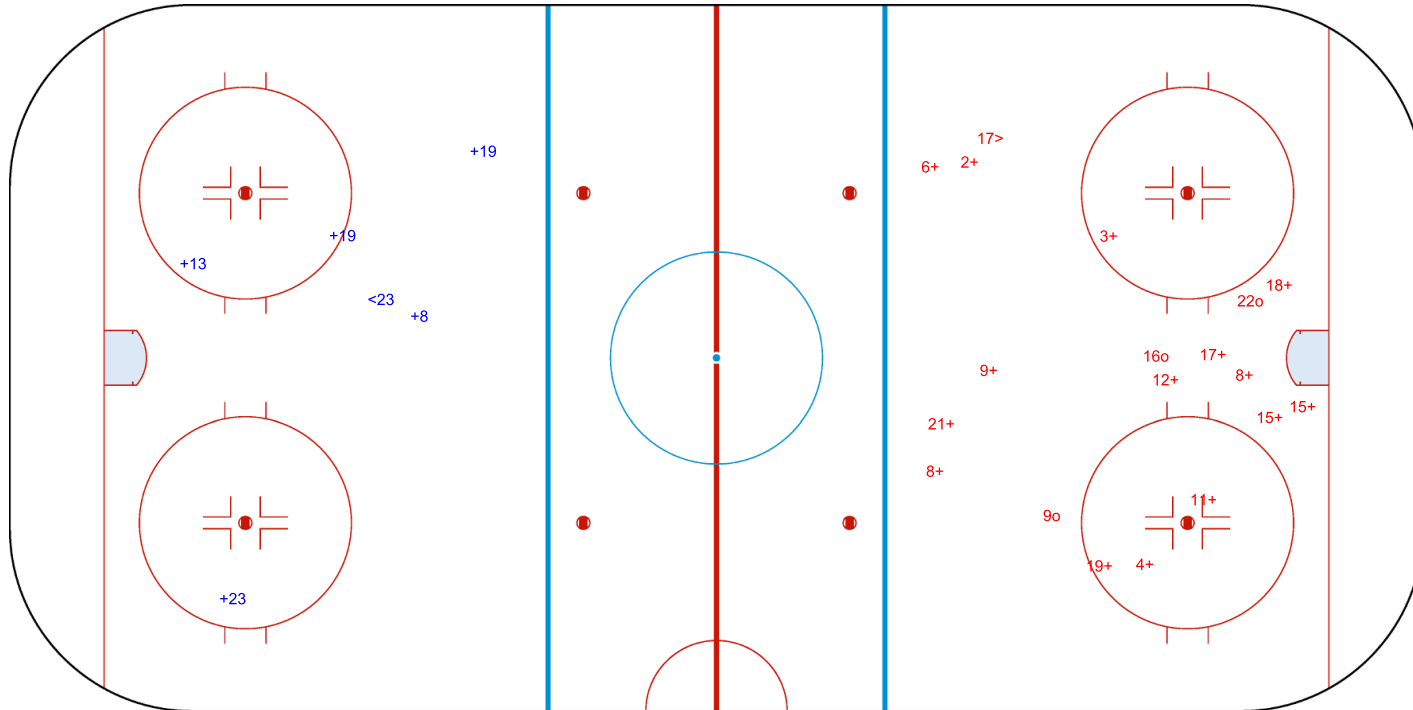

Shots by LTU
Goals (o): 0
SSP (<): 1
SSG (+): 5
SPG (-): 0

GK 20 of ITA

Period: 3

Shots by ITA
Goals (o): 3
SSP (>): 1
SSG (+): 15
SPG (-): 0

GK 1 of LTU

GK 25 of LTU

Legend:	
GK	Goalkeeper
SPG	Shots past goal
SSG	Shots saved by goalkeeper
SSP	Shots saved by player