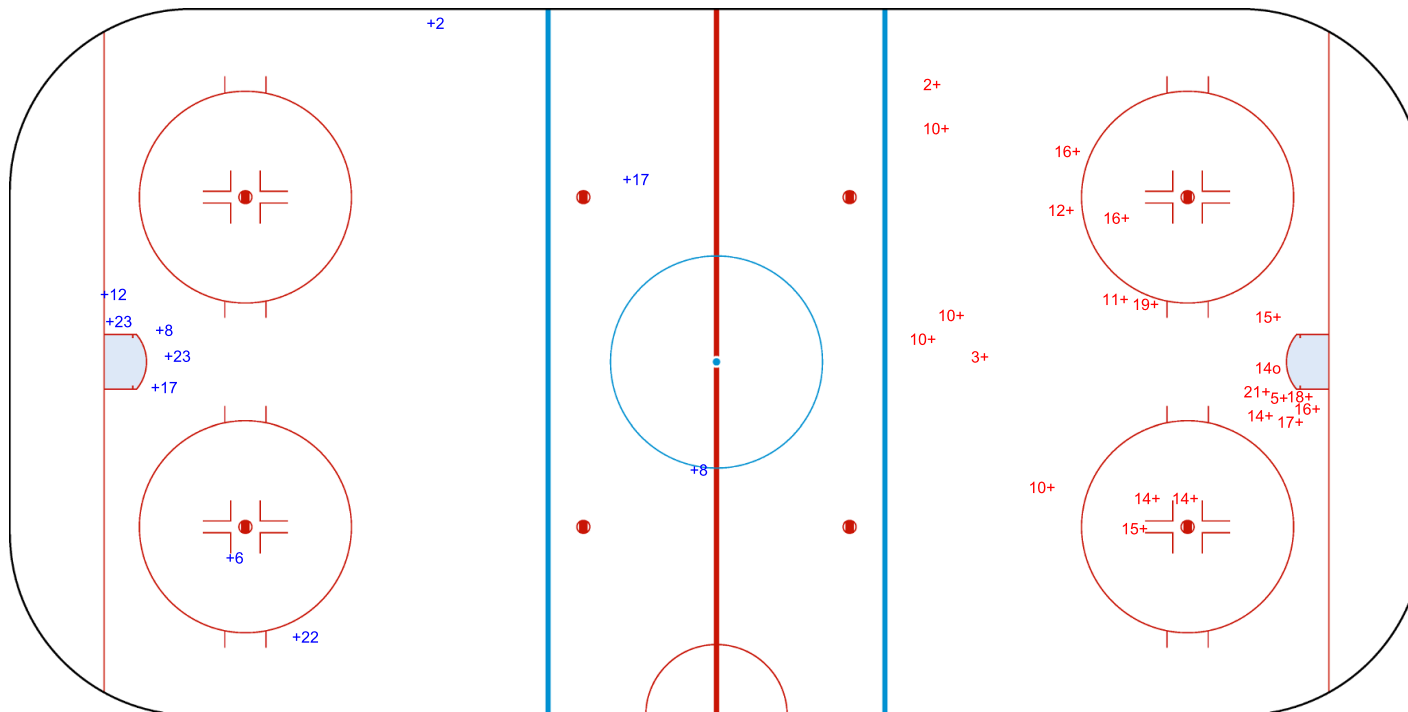

SHOT CHART  
 ROU - GBR

Shots by ROU  
 Goals (o): 0  
 SSP (<): 1  
 SSG (+): 10  
 SPG (-): 0

GK 25 of GBR

GBR → Period: 1 ← ROU

Shots by GBR  
 Goals (o): 1  
 SSP (>): 0  
 SSG (+): 9  
 SPG (-): 0

GK 25 of ROU

Shots by GBR

Goals (o): 1    SSG (+): 14  
 SSP (<): 1    SPG (-): 0

GK 25 of ROU

ROU →    Period: 2    ← GBR

Shots by ROU

Goals (o): 4    SSG (+): 8  
 SSP (>): 0    SPG (-): 0

GK 20 of GBR

GK 25 of GBR

Shots by ROU  
Goals (o): 0  
SSP (<): 0  
SSG (+): 10  
SPG (-): 0

GBR → Period: 3 ← ROU

Shots by GBR  
Goals (o): 1  
SSP (>): 0  
SSG (+): 21  
SPG (-): 0

Legend:	
<b>GK</b>	Goalkeeper
<b>SPG</b>	Shots past goal
<b>SSG</b>	Shots saved by goalkeeper
<b>SSP</b>	Shots saved by player