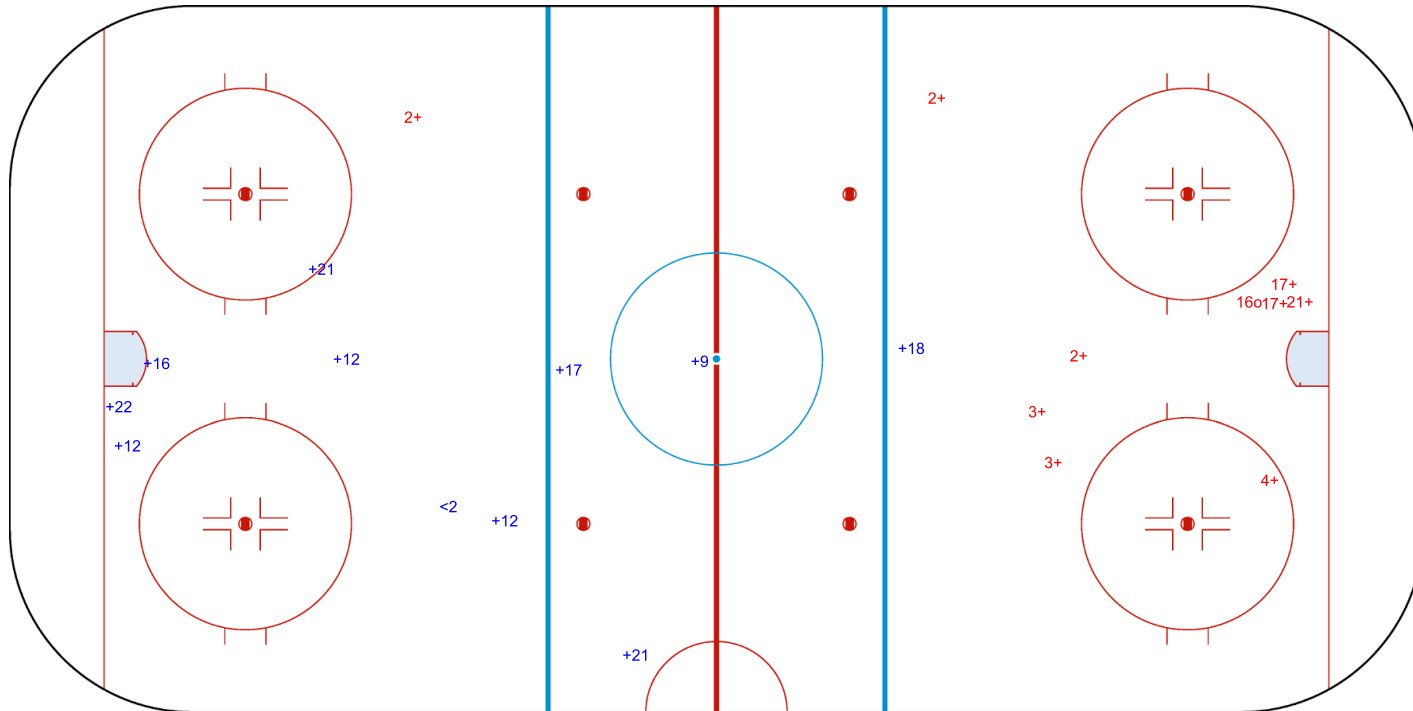

SHOT CHART  
 ROU - GBR

Shots by ROU  
 Goals (o): 0  
 SSP (<): 1  
 SSG (+): 10  
 SPG (-): 0

GK 25 of GBR

GBR → Period: 1 ← ROU

Shots by GBR  
 Goals (o): 1  
 SSP (>): 0  
 SSG (+): 9  
 SPG (-): 0

GK 25 of ROU

Shots by GBR

Goals (o): 1    SSG (+): 14  
 SSP (<): 1    SPG (-): 0

GK 25 of ROU

ROU →    Period: 2    ← GBR

Shots by ROU

Goals (o): 4    SSG (+): 8  
 SSP (>): 0    SPG (-): 0

GK 20 of GBR

GK 25 of GBR