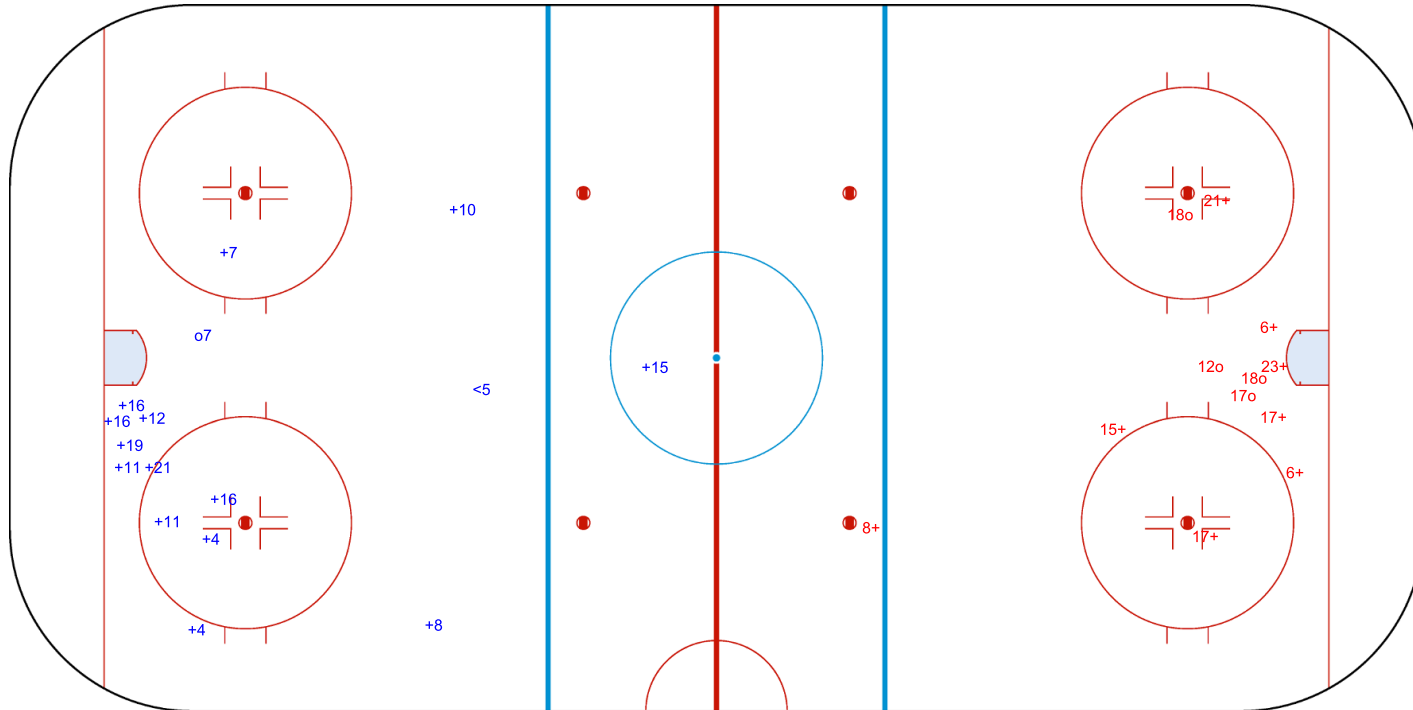

SHOT CHART  
 ROU - GBR

Shots by ROU  
 Goals (o): 0  
 SSP (<): 1  
 SSG (+): 10  
 SPG (-): 0

GK 25 of GBR

GBR → Period: 1 ← ROU

Shots by GBR  
 Goals (o): 1  
 SSP (>): 0  
 SSG (+): 9  
 SPG (-): 0

GK 25 of ROU

Shots by GBR

Goals (o): 1    SSG (+): 14  
 SSP (<): 1    SPG (-): 0

GK 25 of ROU

ROU →    Period: 2    ← GBR

Shots by ROU

Goals (o): 4    SSG (+): 8  
 SSP (>): 0    SPG (-): 0

GK 20 of GBR

GK 25 of GBR

Shots by ROU  
Goals (o): 0  
SSP (<): 0  
SSG (+): 10  
SPG (-): 0

GBR → Period: 3 ← ROU

Shots by GBR  
Goals (o): 1  
SSP (>): 0  
SSG (+): 21  
SPG (-): 0

Legend:	
<b>GK</b>	Goalkeeper
<b>SPG</b>	Shots past goal
<b>SSG</b>	Shots saved by goalkeeper
<b>SSP</b>	Shots saved by player