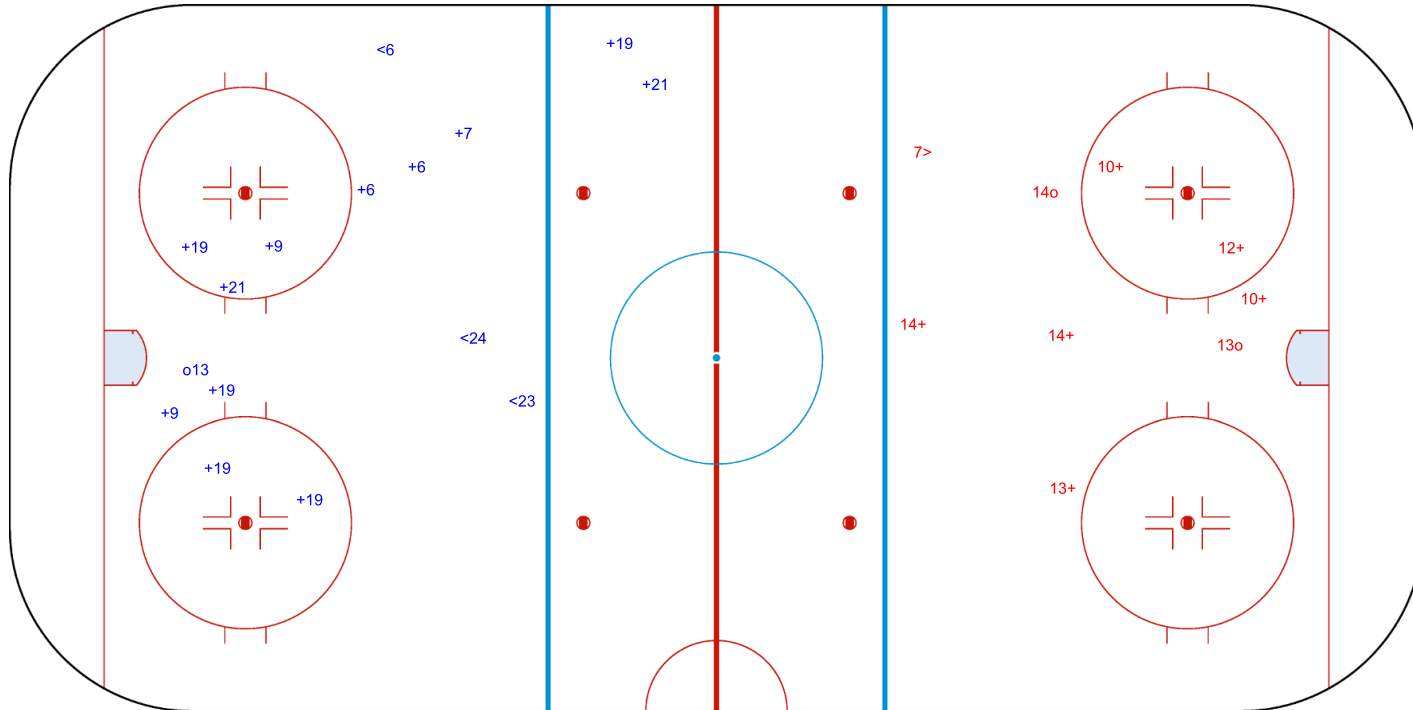

SHOT CHART  
 LTU - KOR

Shots by LTU  
 Goals (o): 0    SSG (+): 7  
 SSP (-): 0    SPG (-): 0

GK 20 of KOR

 KOR    Period: 1     LTU

Shots by KOR  
 Goals (o): 2    SSG (+): 12  
 SSP (>): 0    SPG (-): 0

GK 1 of LTU

Shots by KOR  
 Goals (o): 1    SSG (+): 12  
 SSP (<): 3    SPG (-): 0

GK 1 of LTU

LTU →    Period: 2    ← KOR

Shots by LTU  
 Goals (o): 2    SSG (+): 6  
 SSP (>): 1    SPG (-): 0

GK 20 of KOR

Shots by LTU  
Goals (o): 0  
SSP (<): 1  
SSG (+): 8  
SPG (-): 0

GK 20 of KOR

Period: 3

Shots by KOR  
Goals (o): 2  
SSP (>): 3  
SSG (+): 9  
SPG (-): 0

GK 1 of LTU

ENG

Legend:									
ENG	Empty net goal	GK	Goalkeeper	SPG	Shots past goal	SSG	Shots saved by goalkeeper	SSP	Shots saved by player