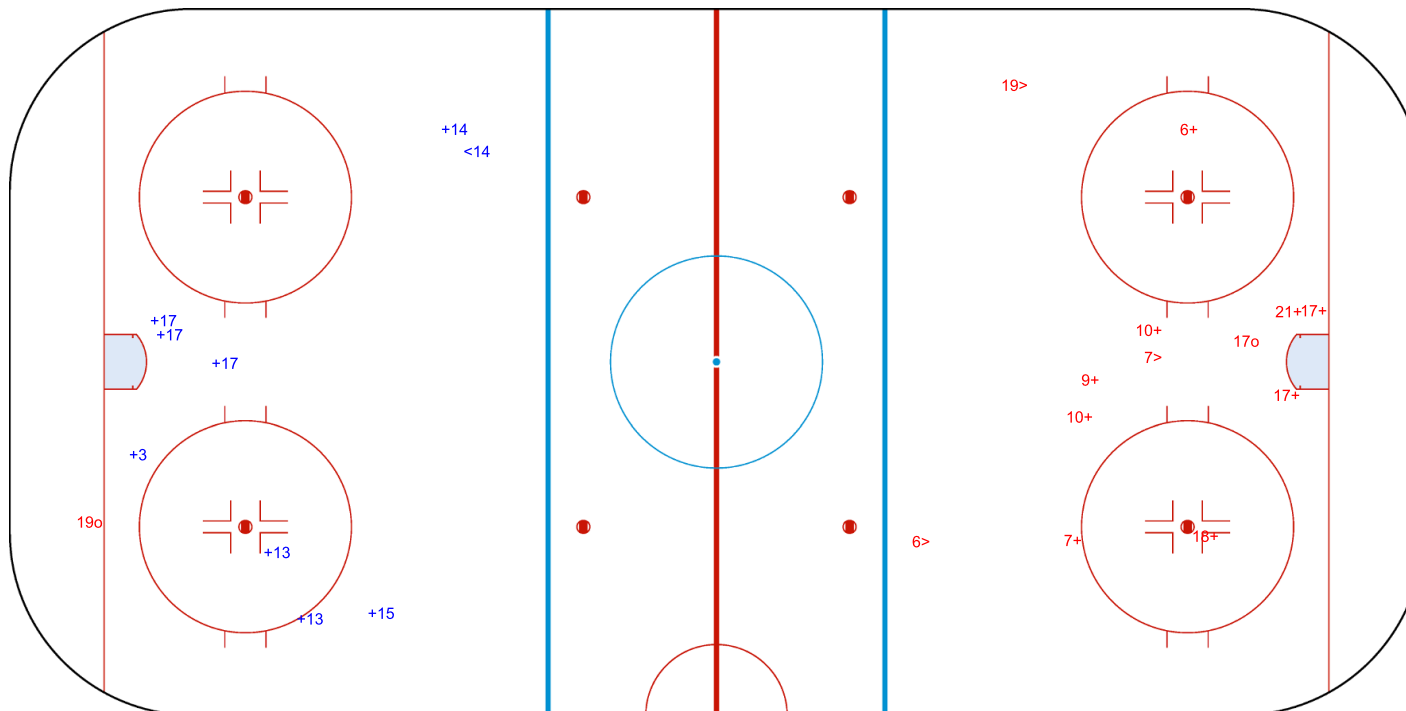

GK 1 of LTU

Shots by KOR  
 Goals (o): 1    SSG (+): 12  
 SSP (<): 3    SPG (-): 0

GK 1 of LTU

LTU →    Period: 2    ← KOR

Shots by LTU  
 Goals (o): 2    SSG (+): 6  
 SSP (>): 1    SPG (-): 0

GK 20 of KOR

Shots by LTU  
Goals (o): 0  
SSP (<): 1  
SSG (+): 8  
SPG (-): 0

GK 20 of KOR

Period: 3

Shots by KOR  
Goals (o): 2  
SSP (>): 3  
SSG (+): 9  
SPG (-): 0

GK 1 of LTU

ENG

Legend:									
ENG	Empty net goal	GK	Goalkeeper	SPG	Shots past goal	SSG	Shots saved by goalkeeper	SSP	Shots saved by player