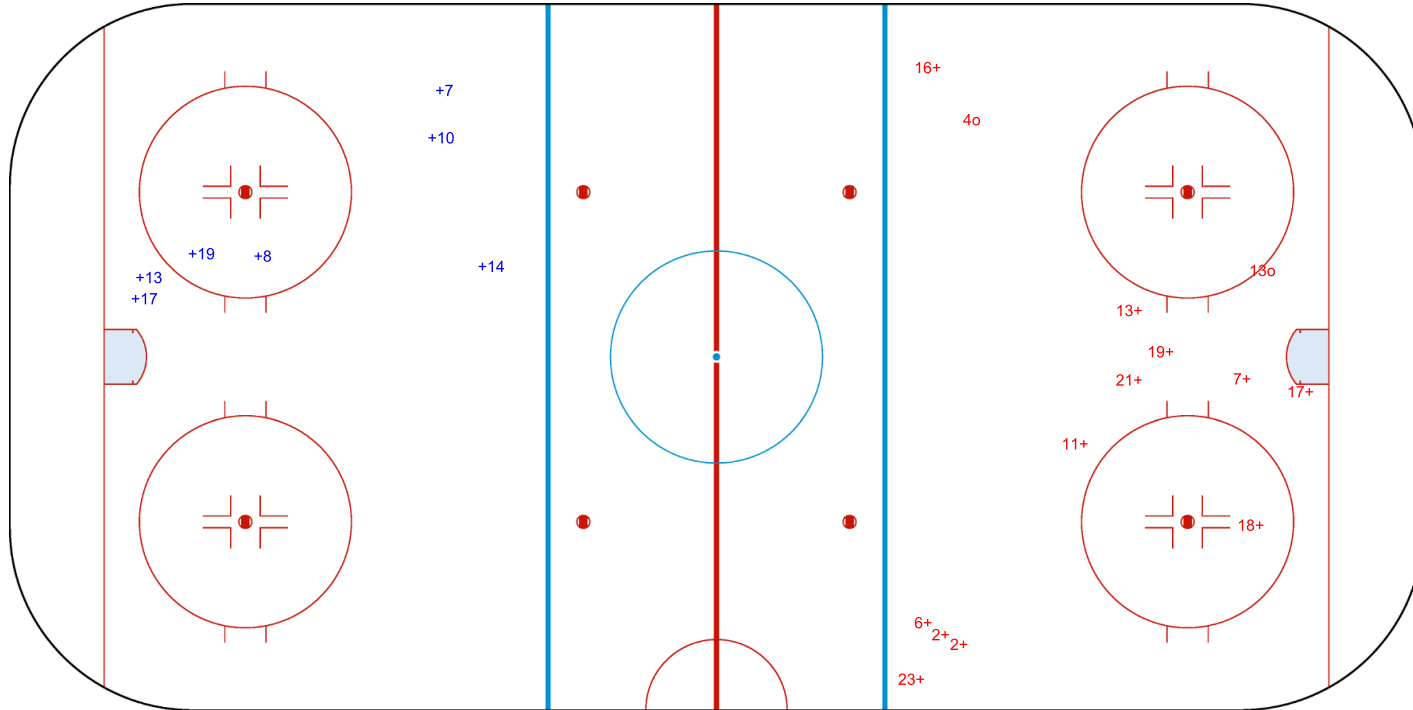

SHOT CHART  
 LTU - KOR

Shots by LTU  
 Goals (o): 0    SSG (+): 7  
 SSP (-): 0    SPG (-): 0

GK 20 of KOR

 KOR    Period: 1     LTU

Shots by KOR  
 Goals (o): 2    SSG (+): 12  
 SSP (>): 0    SPG (-): 0

GK 1 of LTU

Shots by KOR  
 Goals (o): 1    SSG (+): 12  
 SSP (<): 3    SPG (-): 0

GK 1 of LTU

LTU →    Period: 2    ← KOR

Shots by LTU  
 Goals (o): 2    SSG (+): 6  
 SSP (>): 1    SPG (-): 0

GK 20 of KOR