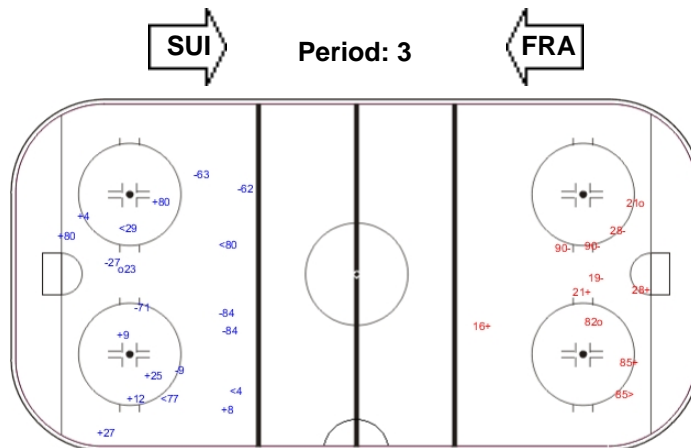

SHOT CHART

SUI - FRA

Shots by FRA

Goals (o): 0   SSG (+): 6
SSP (-): 3   SPG (-): 2

GK 63 of SUI

Shots by SUI

Goals (o): 1   SSG (+): 12
SSP (-): 6   SPG (-): 4

GK 49 of FRA

Shots by FRA

Goals (o): 1   SSG (+): 8
SSP (-): 4   SPG (-): 7

GK 63 of SUI

Shots by SUI

Goals (o): 2   SSG (+): 13
SSP (-): 4   SPG (-): 5

GK 49 of FRA

Shots by FRA

Goals (o): 0   SSG (+): 5
SSP (-): 3   SPG (-): 4

GK 63 of SUI

Shots by SUI

Goals (o): 2   SSG (+): 4
SSP (-): 1   SPG (-): 4

GK 49 of FRA

LEGEND

GK Goalkeeper   **SPG** Shots past goal   **SSG** Shots saved by goalkeeper   **SSP** Shots saved by player