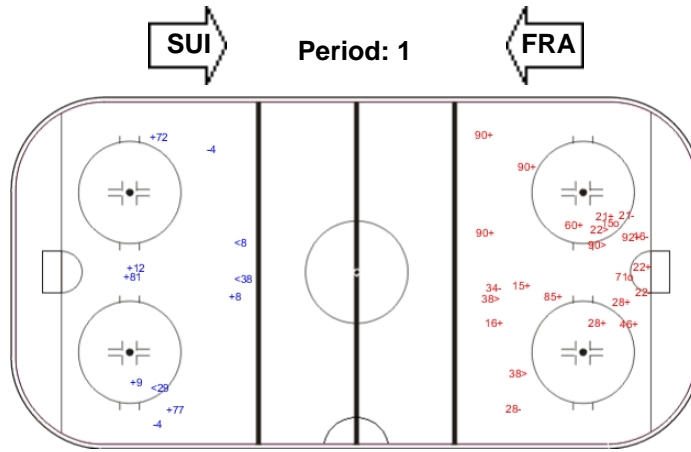

SHOT CHART

SUI - FRA

Shots by FRA

Goals (o): 0   SSG (+): 6
SSP (-): 3   SPG (-): 2

GK 63 of SUI

Shots by SUI

Goals (o): 1   SSG (+): 12
SSP (-): 6   SPG (-): 4

GK 49 of FRA

Shots by FRA

Goals (o): 1   SSG (+): 8
SSP (-): 4   SPG (-): 7

GK 63 of SUI

Shots by SUI

Goals (o): 2   SSG (+): 13
SSP (-): 4   SPG (-): 5

GK 49 of FRA

Shots by FRA

Goals (o): 0   SSG (+): 5
SSP (-): 3   SPG (-): 4

GK 63 of SUI

Shots by SUI

Goals (o): 2   SSG (+): 4
SSP (-): 1   SPG (-): 4

GK 49 of FRA

LEGEND

GK Goalkeeper   **SPG** Shots past goal   **SSG** Shots saved by goalkeeper   **SSP** Shots saved by player