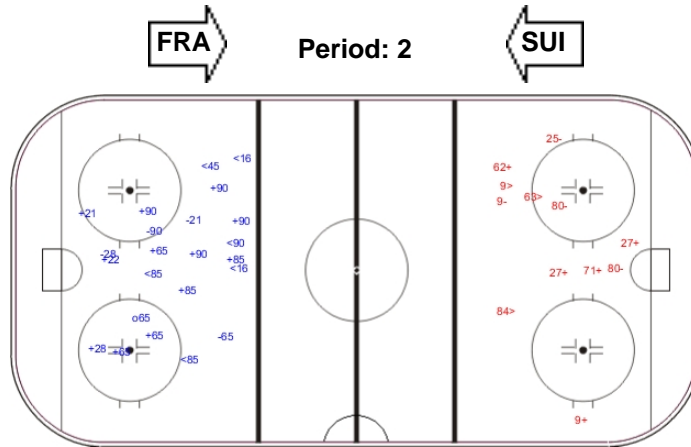

SHOT CHART

SUI - FRA

Shots by FRA

Goals (o): 0   SSG (+): 6
SSP (-): 3   SPG (-): 2

GK 63 of SUI

Shots by SUI

Goals (o): 1   SSG (+): 12
SSP (-): 6   SPG (-): 4

GK 49 of FRA

Shots by FRA

Goals (o): 1   SSG (+): 8
SSP (-): 4   SPG (-): 7

GK 63 of SUI

Shots by SUI

Goals (o): 2   SSG (+): 13
SSP (-): 4   SPG (-): 5

GK 49 of FRA

Shots by FRA

Goals (o): 0   SSG (+): 5
SSP (-): 3   SPG (-): 4

GK 63 of SUI

Shots by SUI

Goals (o): 2   SSG (+): 4
SSP (-): 1   SPG (-): 4

GK 49 of FRA

LEGEND

GK Goalkeeper   **SPG** Shots past goal   **SSG** Shots saved by goalkeeper   **SSP** Shots saved by player