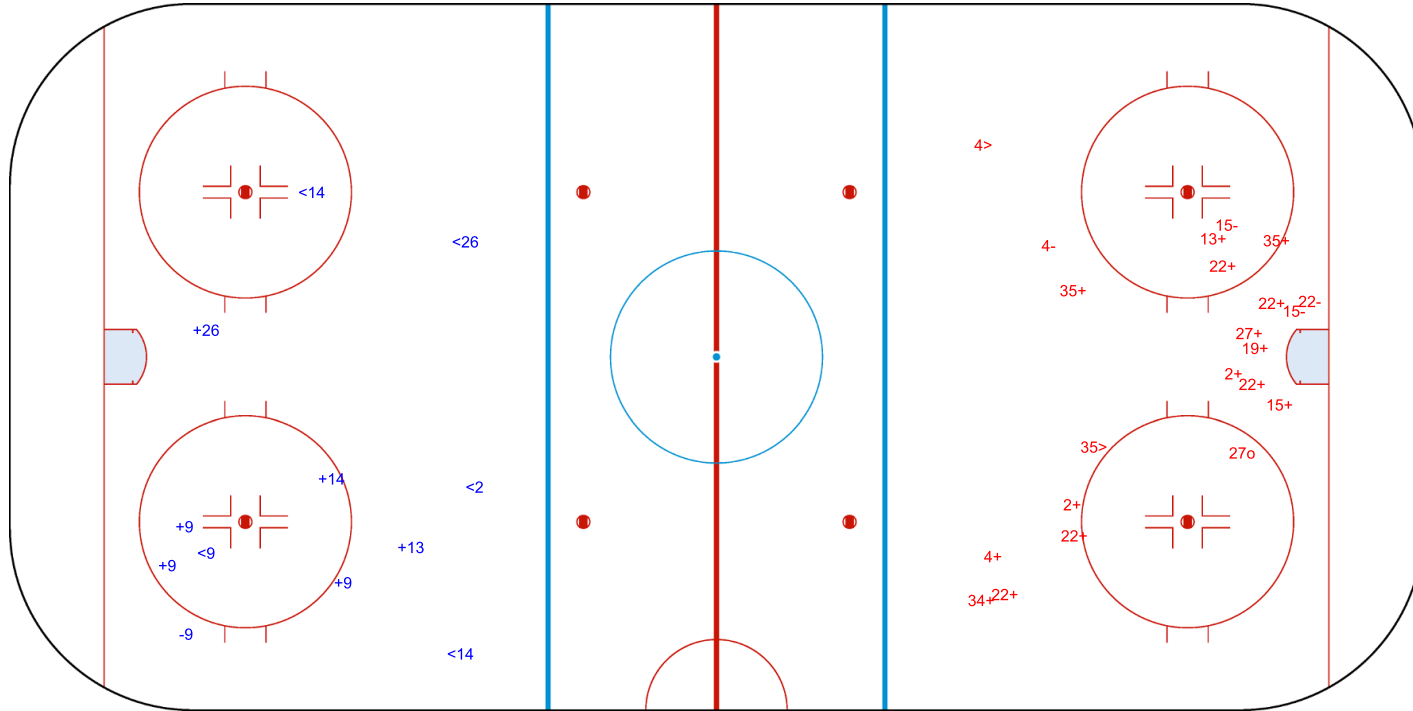

SHOT CHART
FIN - SUI

SUI → Period: 1 ← FIN

Shots by FIN
Goals (o): 1 SSG (+): 8
SSP (<): 5 SPG (-): 9

Shots by SUI
Goals (o): 1 SSG (+): 5
SSP (>): 4 SPG (-): 1

GK 29 of SUI

GK 31 of FIN

Shots by SUI
Goals (o): 0
SSP (<): 5
SSG (+): 6
SPG (-): 1

GK 31 of FIN

Period: 2

Shots by FIN
Goals (o): 1
SSP (>): 2
SSG (+): 15
SPG (-): 4

GK 29 of SUI

Shots by FIN
Goals (o): 2
SSP (<): 5
SSG (+): 16
SPG (-): 3

GK 29 of SUI

SUI → Period: 3 ← FIN

Shots by SUI
Goals (o): 0
SSP (>): 4
SSG (+): 2
SPG (-): 4