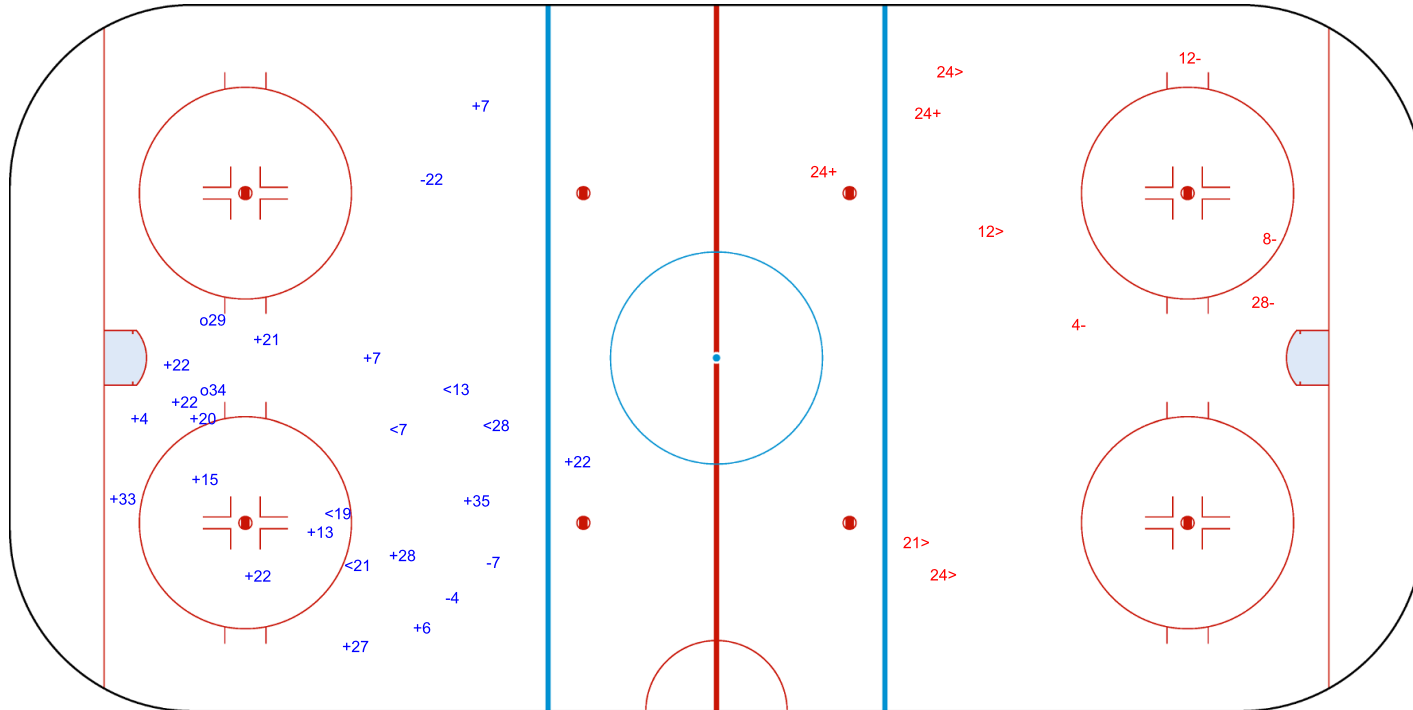

Shots by FIN
Goals (o): 2
SSP (<): 5
SSG (+): 16
SPG (-): 3

GK 29 of SUI

SUI → Period: 3 ← FIN

Shots by SUI
Goals (o): 0
SSP (>): 4
SSG (+): 2
SPG (-): 4

GK 31 of FIN

Legend:	GK Goalkeeper	SPG Shots past goal	SSG Shots saved by goalkeeper	SSP Shots saved by player