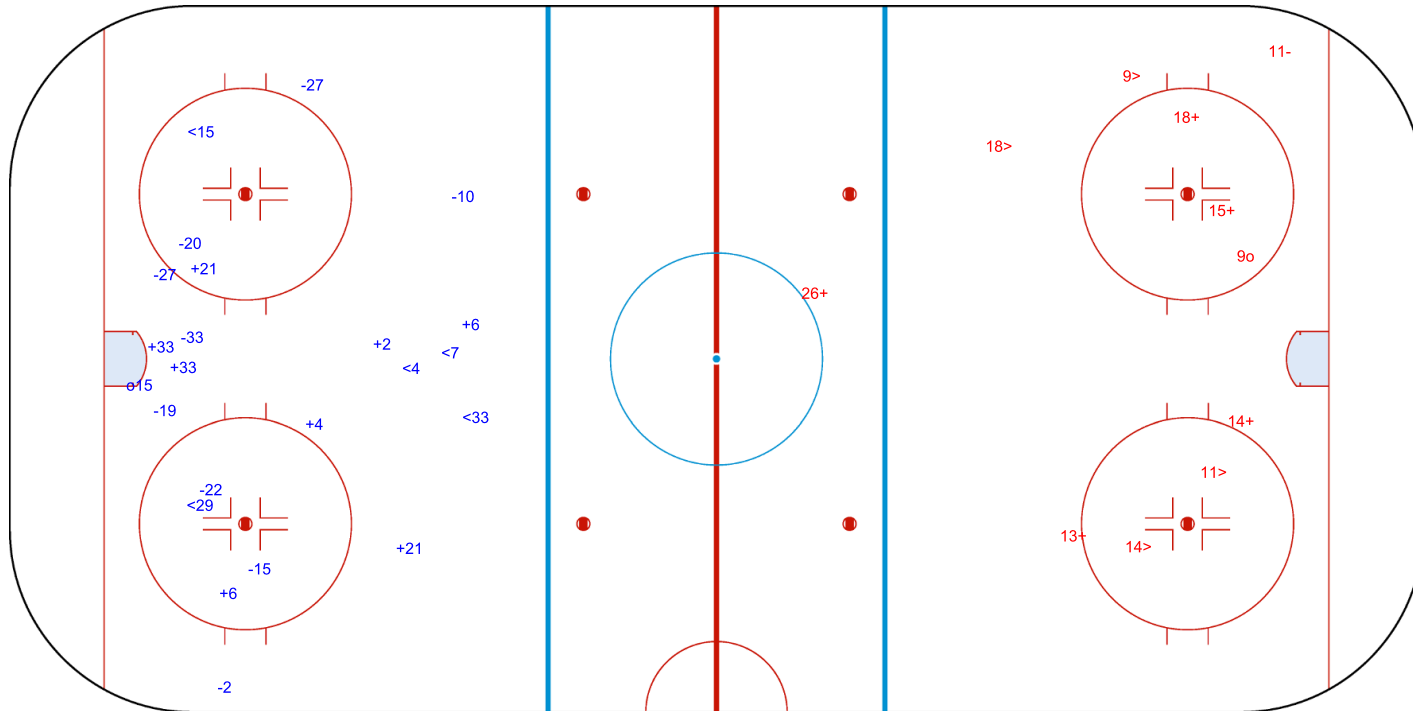

SHOT CHART
FIN - SUI

SUI → Period: 1 ← FIN

Shots by FIN
Goals (o): 1 SSG (+): 8
SSP (<): 5 SPG (-): 9

Shots by SUI
Goals (o): 1 SSG (+): 5
SSP (>): 4 SPG (-): 1

GK 29 of SUI

GK 31 of FIN

Shots by SUI
Goals (o): 0
SSP (<): 5
SSG (+): 6
SPG (-): 1

GK 31 of FIN

Period: 2

Shots by FIN
Goals (o): 1
SSP (>): 2
SSG (+): 15
SPG (-): 4

GK 29 of SUI

Shots by FIN
Goals (o): 2
SSP (<): 5
SSG (+): 16
SPG (-): 3

GK 29 of SUI

SUI → Period: 3 ← FIN

Shots by SUI
Goals (o): 0
SSP (>): 4
SSG (+): 2
SPG (-): 4