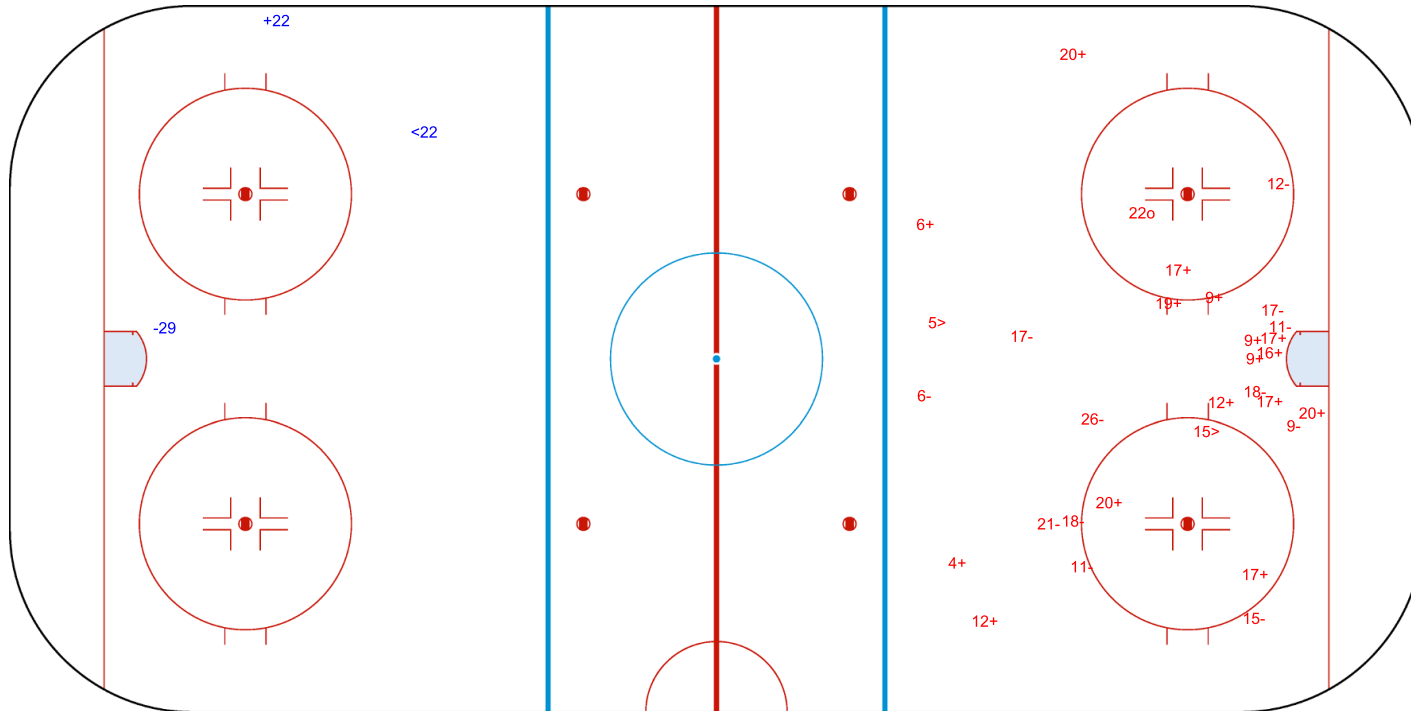

SHOT CHART
CAN - FIN

Shots by FIN
Goals (o): 0
SSP (<): 1
SSG (+): 1
SPG (-): 1

GK 1 of CAN

Period: 1

Shots by CAN
Goals (o): 1
SSP (>): 2
SSG (+): 16
SPG (-): 12

GK 1 of FIN

Shots by CAN
Goals (o): 2 SSG (+): 16
SSP (<): 4 SPG (-): 2

GK 1 of FIN

Period: 2

Shots by FIN
Goals (o): 0 SSG (+): 6
SSP (>): 1 SPG (-): 8

GK 1 of CAN

Shots by FIN
Goals (o): 1
SSP (<): 4

SSG (+): 11
SPG (-): 4

GK 1 of CAN

Shots by CAN
Goals (o): 1
SSP (>): 2