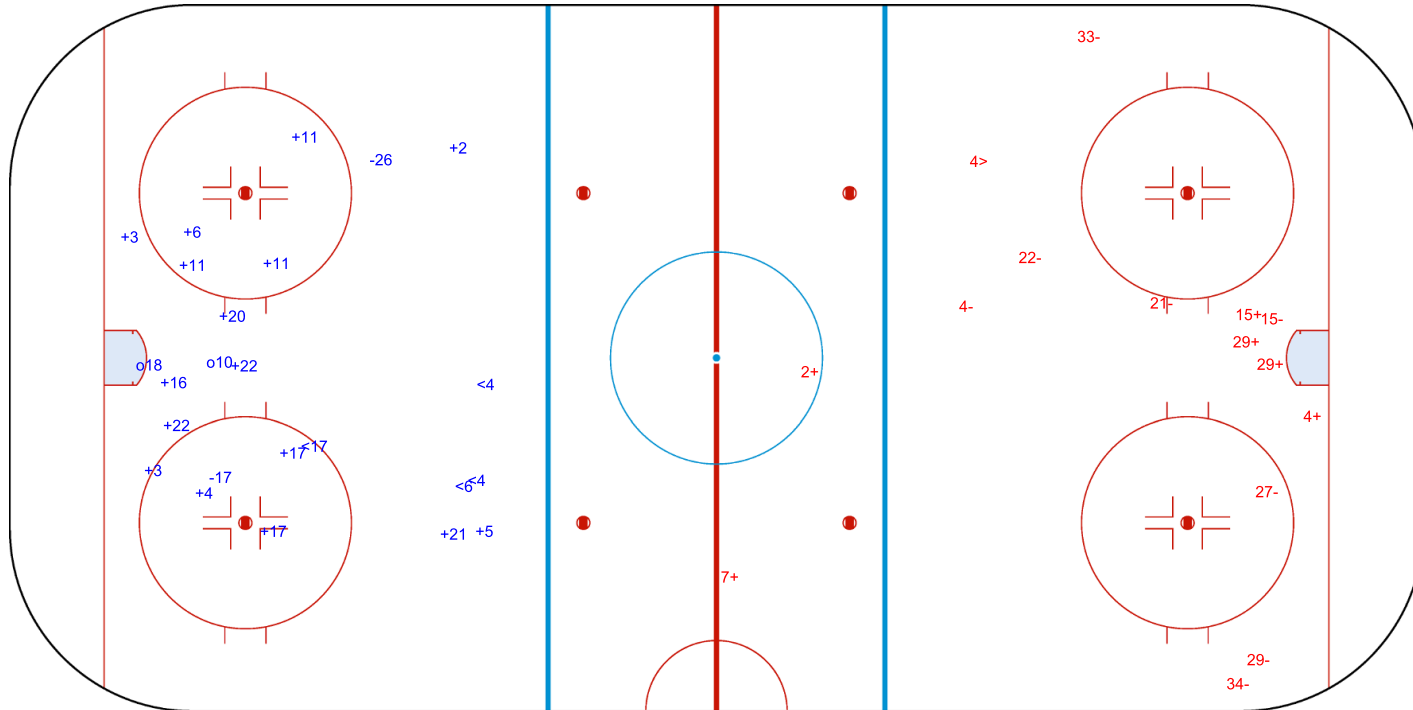

SHOT CHART
CAN - FIN

Shots by FIN
Goals (o): 0
SSP (<): 1
SSG (+): 1
SPG (-): 1

GK 1 of CAN

Period: 1

Shots by CAN
Goals (o): 1
SSP (>): 2
SSG (+): 16
SPG (-): 12

GK 1 of FIN

Shots by CAN
Goals (o): 2 SSG (+): 16
SSP (<): 4 SPG (-): 2

GK 1 of FIN

Period: 2

Shots by FIN
Goals (o): 0 SSG (+): 6
SSP (>): 1 SPG (-): 8

GK 1 of CAN

Shots by FIN
Goals (o): 1
SSP (<): 4

SSG (+): 11
SPG (-): 4

GK 1 of CAN

Shots by CAN
Goals (o): 1
SSP (>): 2