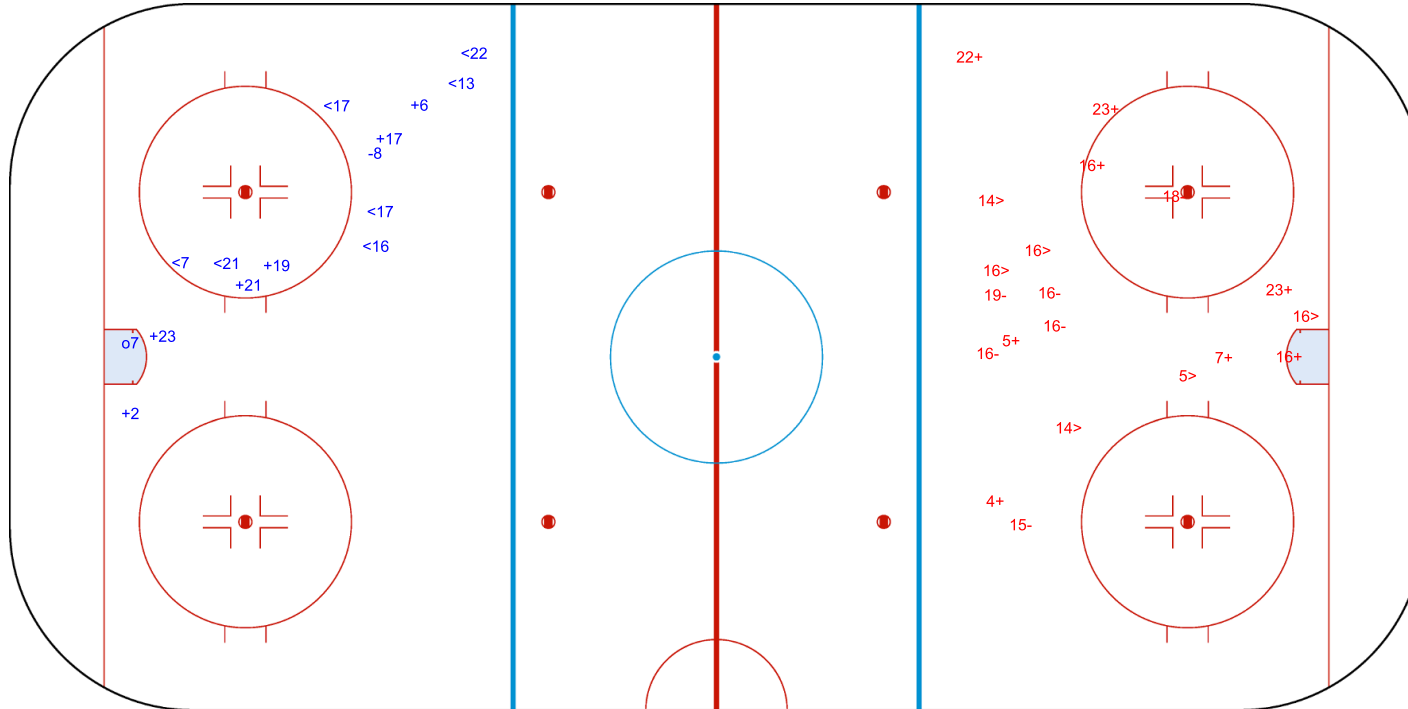

SHOT CHART

ISL - MEX

1st Period

Shots by MEX

Goals (o): 1 SSG (+): 6
SSP (<): 7 SPG (-): 1

GK 25 of ISL

Shots by ISL

Goals (o): 0 SSG (+): 8
SSP (>): 6 SPG (-): 6

GK 1 of MEX

SAN JERONIMO ARENA

ICE HOCKEY

IIHF ICE HOCKEY WOMEN'S WORLD CHAMPIONSHIP

ICE HOCKEY
WOMEN'S WORLD
CHAMPIONSHIP
MEXICO
Mexico City
Division II - Group A

MON 3 APR 2023

START TIME 18:30

ROUND ROBIN, GAME 3