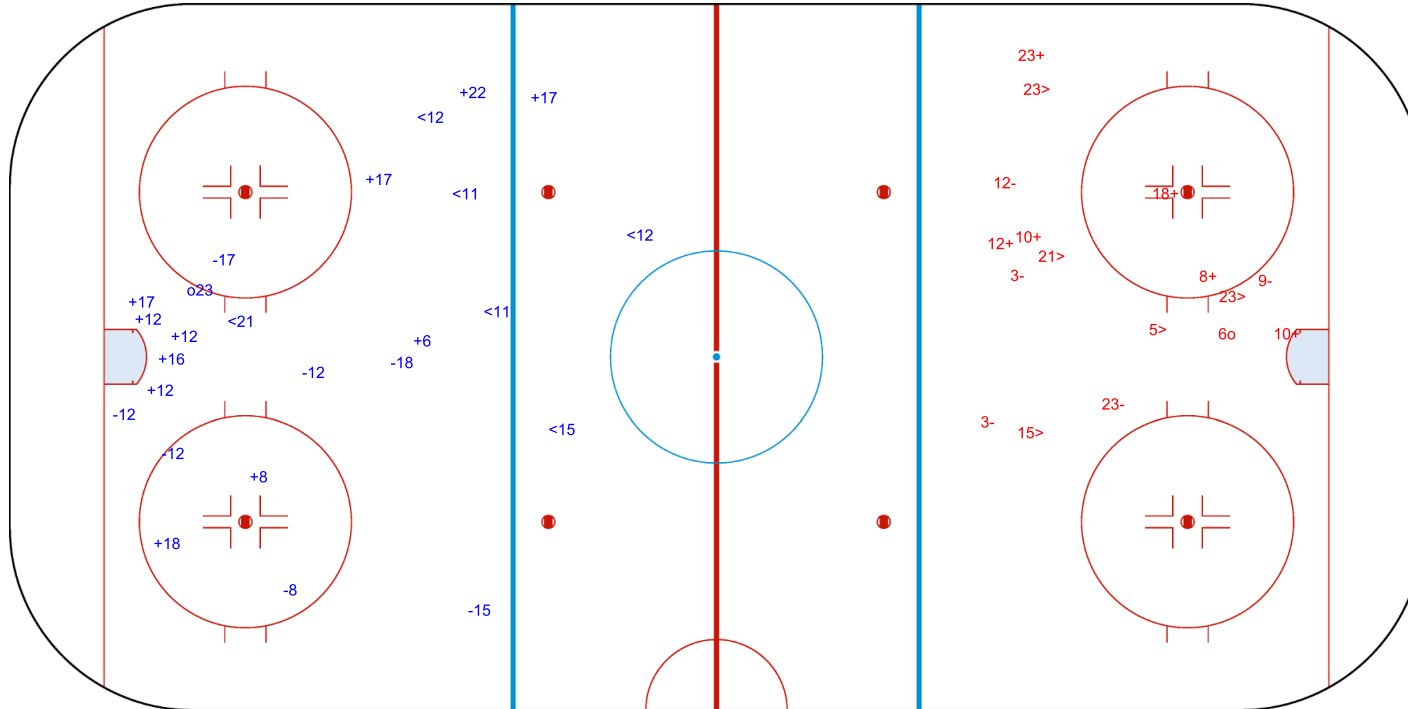

SSP (>): 5 SPG (-): 3

GK 25 of ISL

SAN JERONIMO ARENA

ICE HOCKEY

IIHF ICE HOCKEY WOMEN'S WORLD CHAMPIONSHIP

ICE HOCKEY
WOMEN'S WORLD
CHAMPIONSHIP
MEXICO
Mexico City
Division II - Group A

MON 3 APR 2023

START TIME 18:30

ROUND ROBIN, GAME 3

INTERNATIONAL
ICE HOCKEY
FEDERATION

Shots by MEX

Goals (o): 1 SSG (+): 11

SSP (<): 6 SPG (-): 7

3rd Period

Shots by ISL

Goals (o): 1 SSG (+): 6

SSP (>): 5 SPG (-): 5

GK 25 of ISL

GK 1 of MEX

Legend:	
GK	Goalkeeper
SPG	Shots past goal
SSG	Shots saved by goalkeeper
SSP	Shots saved by player