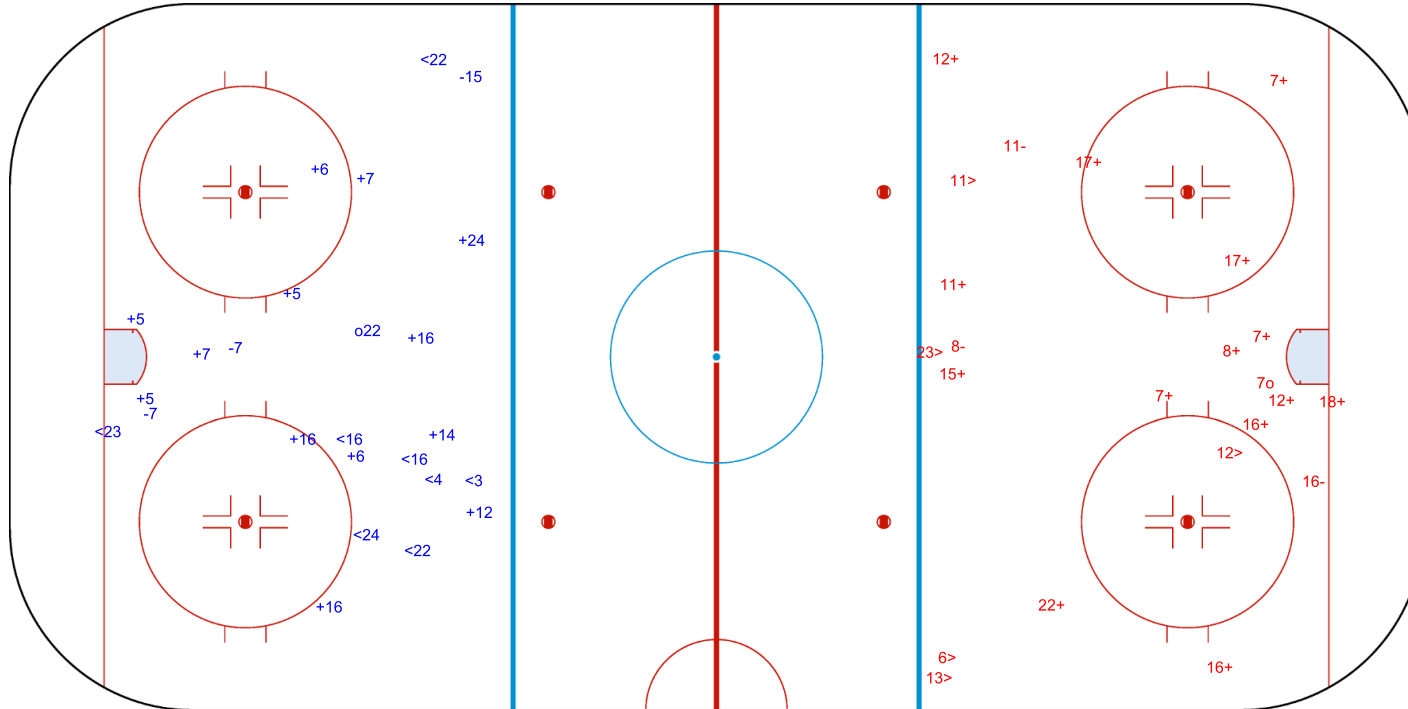

GK 1 of MEX

SAN JERONIMO ARENA

ICE HOCKEY

IIHF ICE HOCKEY WOMEN'S WORLD CHAMPIONSHIP

ICE HOCKEY
WOMEN'S WORLD
CHAMPIONSHIP
MEXICO
Mexico City
Division II - Group A

MON 3 APR 2023

START TIME 18:30

ROUND ROBIN, GAME 3

INTERNATIONAL
ICE HOCKEY
FEDERATION

Shots by ISL

Goals (o): 1 SSG (+): 13

SSP (<): 8 SPG (-): 3

GK 1 of MEX

2nd Period

Shots by MEX

Goals (o): 1 SSG (+): 14

SSP (>): 5 SPG (-): 3

GK 25 of ISL

SAN JERONIMO ARENA

ICE HOCKEY

IIHF ICE HOCKEY WOMEN'S WORLD CHAMPIONSHIP

ICE HOCKEY
WOMEN'S WORLD
CHAMPIONSHIP
MEXICO
Mexico City
Division II - Group A

MON 3 APR 2023

START TIME 18:30