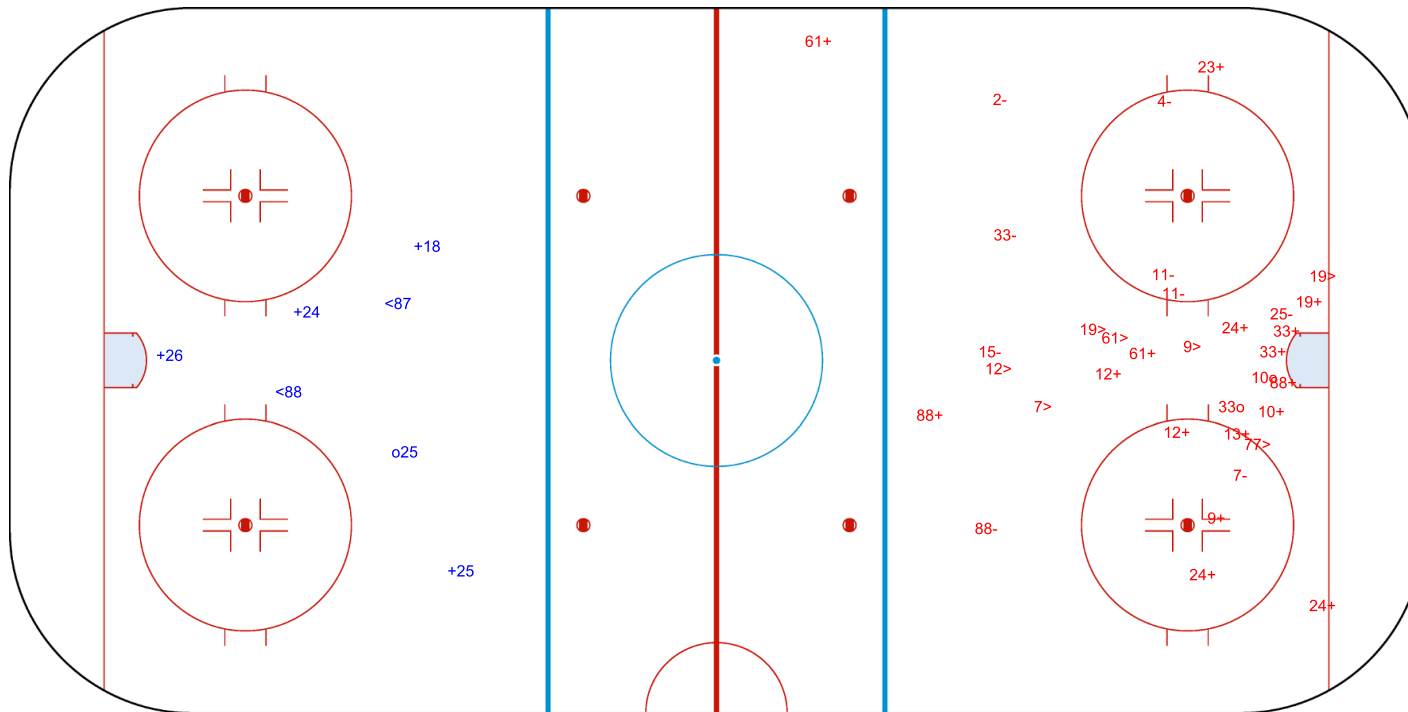

SHOT CHART

FIN - SUI

Period: 2

Shots by SUI

Goals (o): 1

SSP (-): 2

SSG (+): 4

SPG (-): 0

o25

GK 1 of FIN

Shots by FIN

Goals (o): 2

SSP (>): 7

SSG (+): 16

SPG (-): 9

o33

o10

GK 20 of SUI

Legend:		
GK	Goalkeeper	
SPG	Shots past goal	
SSG	Shots saved by goalkeeper	
SSP	Shots saved by player