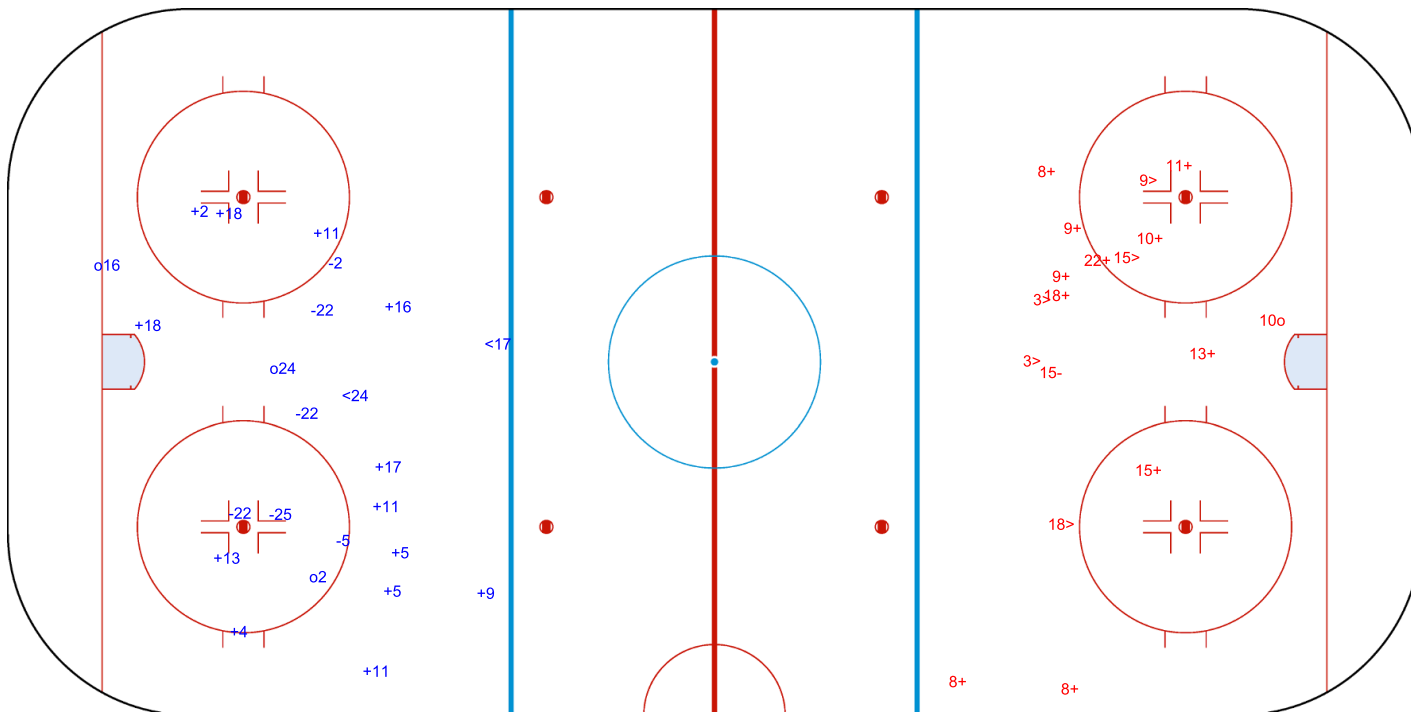

Shots by USA
Goals (o): 3   SSG (+): 13
SSP (-): 2   SPG (-): 6

GK 1 of SWE

ENG

3rd Period

Shots by SWE
Goals (o): 1   SSG (+): 11
SSP (>): 5   SPG (-): 1

GK 30 of USA

Legend:	
ENG	Empty net goal
GK	Goalkeeper
SPG	Shots past goal
SSG	Shots saved by goalkeeper
SSP	Shots saved by player