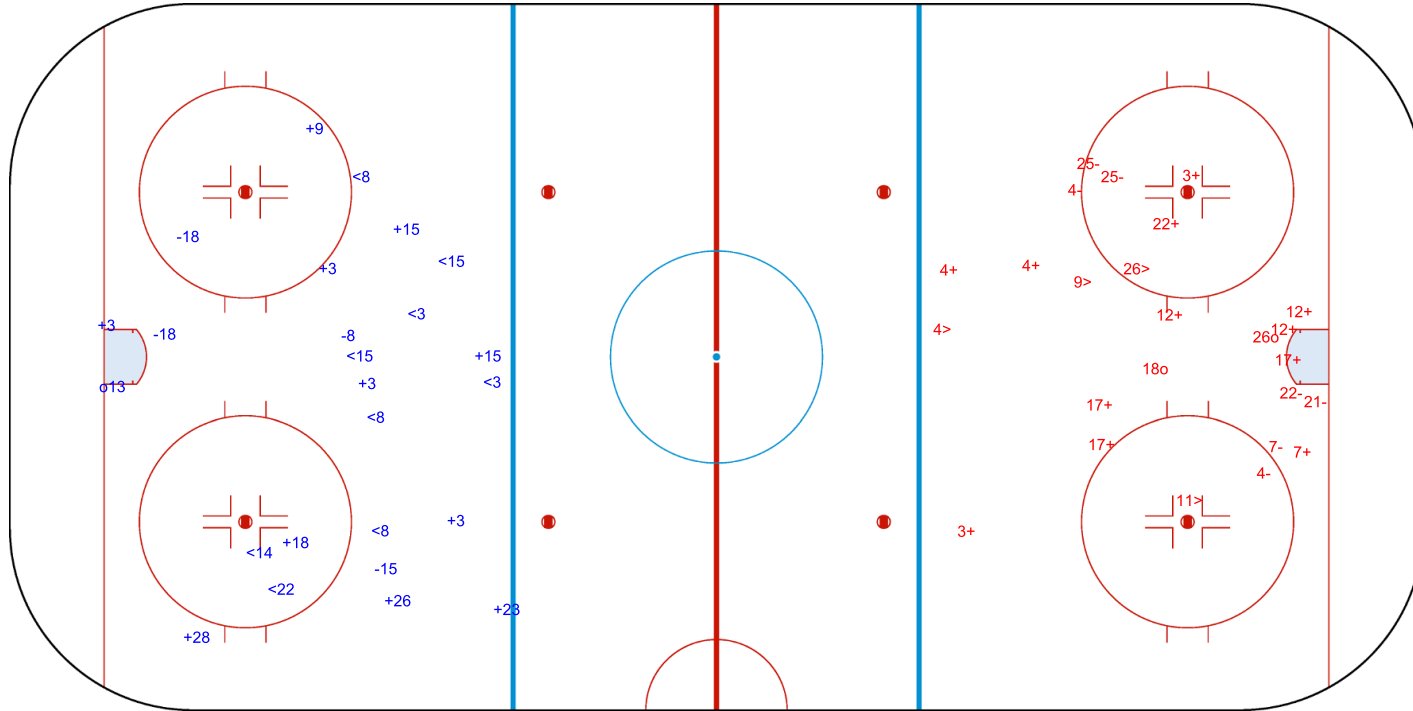

SHOT CHART
 USA - SWE

Shots by USA
 Goals (o): 1 SSG (+): 12
 SSP (<): 5 SPG (-): 4

GK 1 of SWE

SWE → 1st Period ← USA

Shots by SWE
 Goals (o): 1 SSG (+): 7
 SSP (>): 7 SPG (-): 3

GK 30 of USA

Shots by SWE

Goals (o): 1 SSG (+): 11
 SSP (-): 9 SPG (-): 4

GK 30 of USA

USA → **2nd Period** ← **SWE**

Shots by USA

Goals (o): 2 SSG (+): 12
 SSP (-): 4 SPG (-): 7

GK 1 of SWE

Shots by USA
 Goals (o): 3 SSG (+): 13
 SSP (-): 2 SPG (-): 6

GK 1 of SWE

ENG