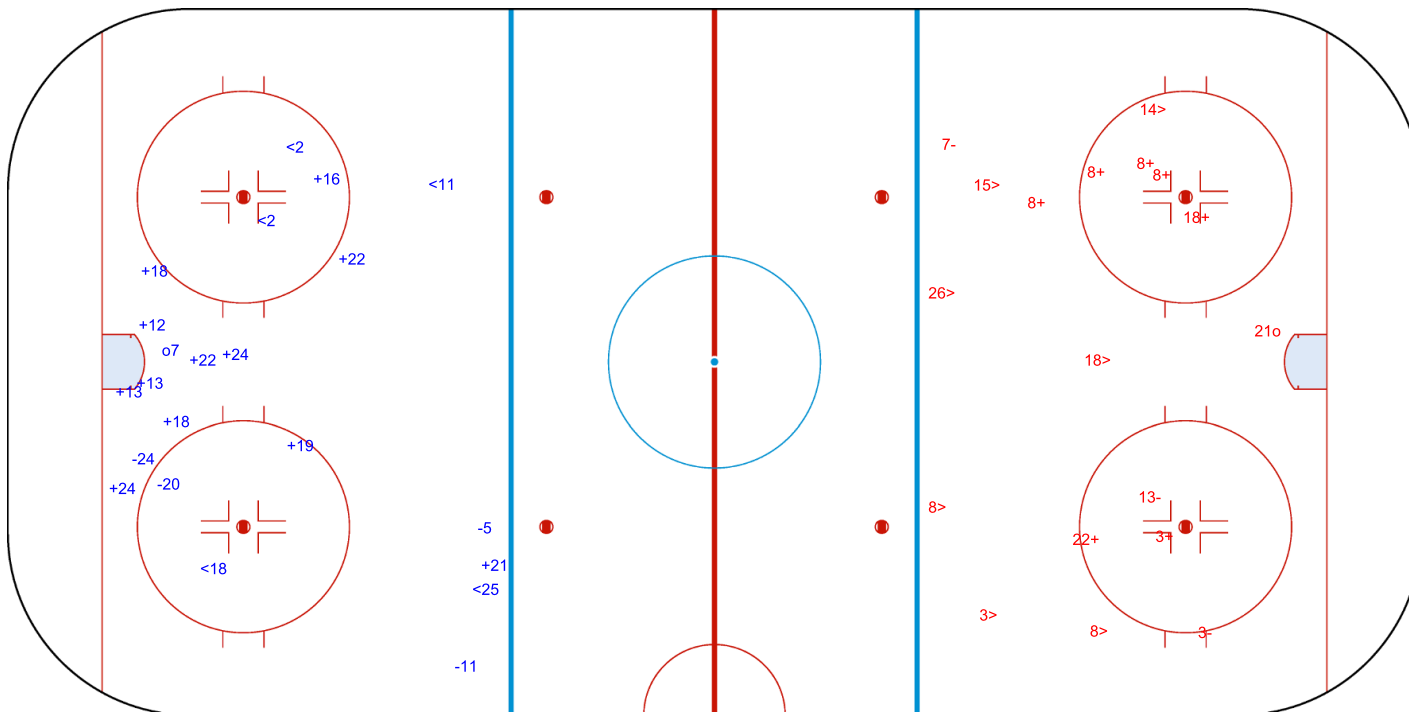

SHOT CHART
 USA - SWE

Shots by USA
 Goals (o): 1 SSG (+): 12
 SSP (<): 5 SPG (-): 4

GK 1 of SWE

SWE → 1st Period ← USA

Shots by SWE
 Goals (o): 1 SSG (+): 7
 SSP (>): 7 SPG (-): 3

GK 30 of USA

Shots by SWE

Goals (o): 1 SSG (+): 11
 SSP (-): 9 SPG (-): 4

GK 30 of USA

USA → **2nd Period** ← **SWE**

Shots by USA

Goals (o): 2 SSG (+): 12
 SSP (-): 4 SPG (-): 7

GK 1 of SWE

Shots by USA
 Goals (o): 3 SSG (+): 13
 SSP (-): 2 SPG (-): 6

GK 1 of SWE

ENG