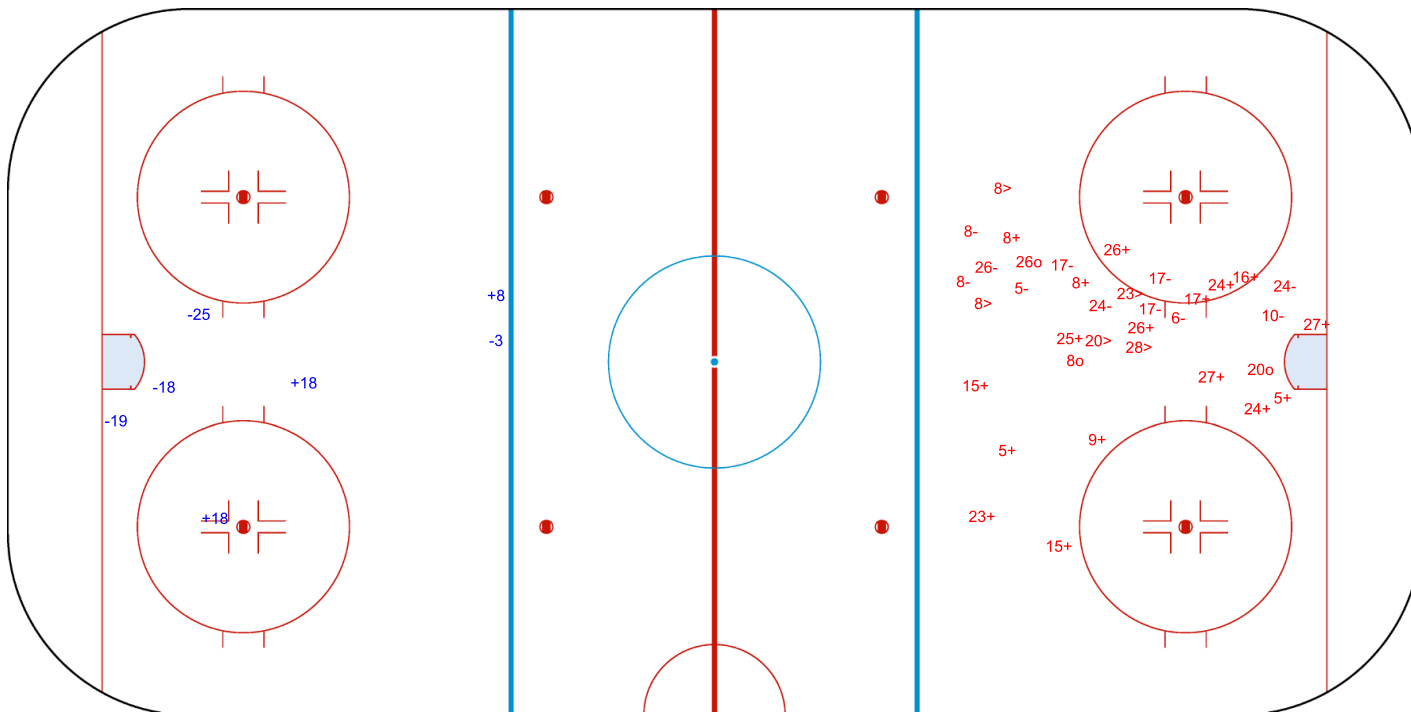

Shots by FIN
Goals (o): 0
SSP (<): 0
SSG (+): 3
SPG (-): 4

GK 1 of CAN

2nd Period

Shots by CAN
Goals (o): 3
SSP (>): 5
SSG (+): 17
SPG (-): 11

GK 31 of FIN