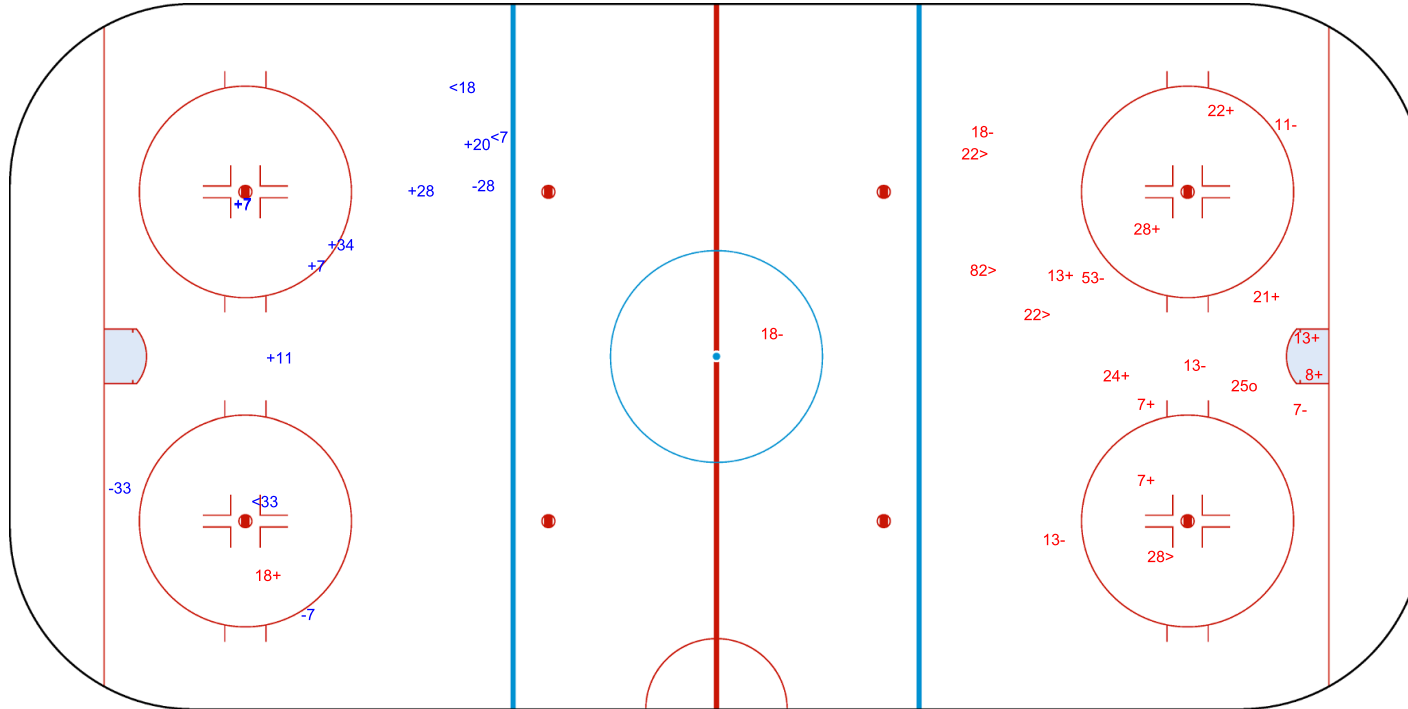

SHOT CHART

SUI - GER

1st Period

Shots by GER
 Goals (o): 0
 SSP (-): 3

SSG (+): 7
 SPG (-): 3

GK 20 of SUI

Shots by SUI
 Goals (o): 1
 SSP (>): 4

SSG (+): 10
 SPG (-): 7