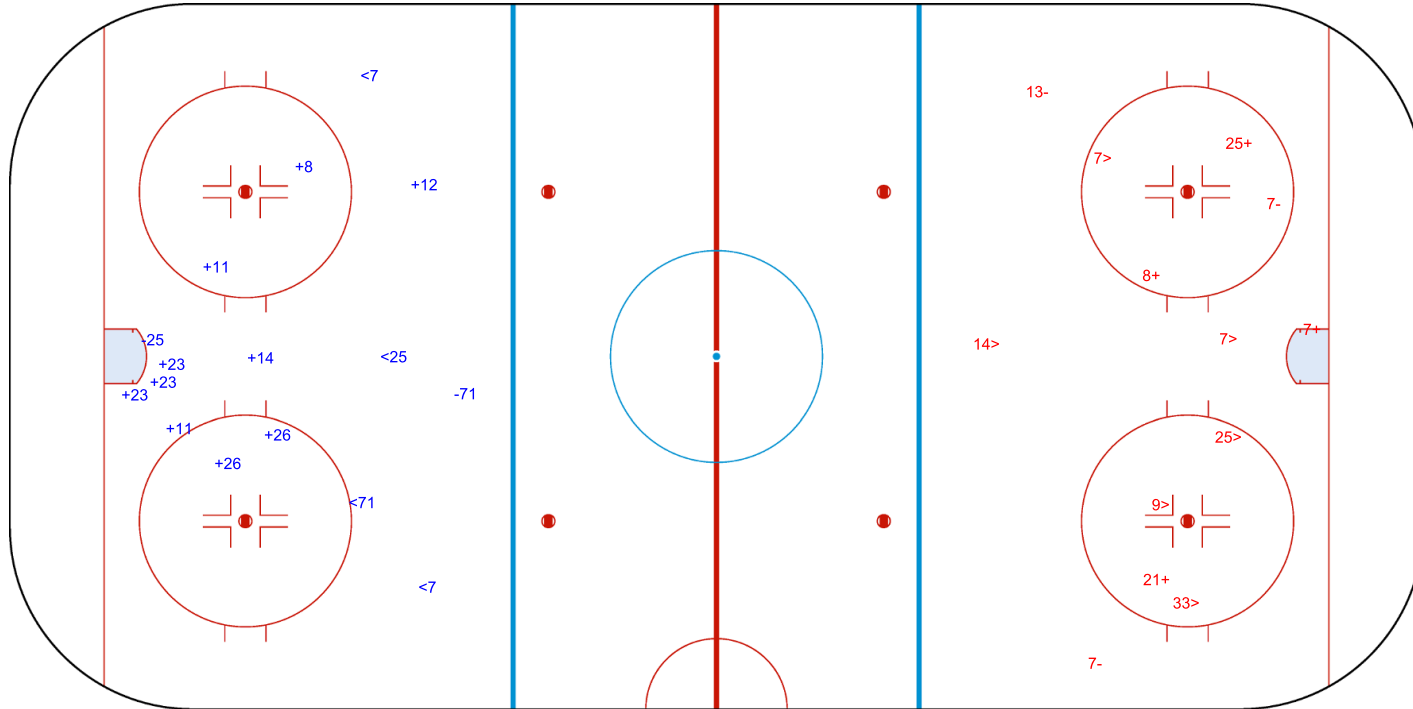

SHOT CHART
 GER - SWE

Shots by SWE
 Goals (o): 0 SSG (+): 10
 SSP (-): 4 SPG (-): 2

GK 35 of GER

GER → 1st Period ← SWE

Shots by GER
 Goals (o): 0 SSG (+): 4
 SSP (>): 6 SPG (-): 3

GK 30 of SWE

Shots by GER