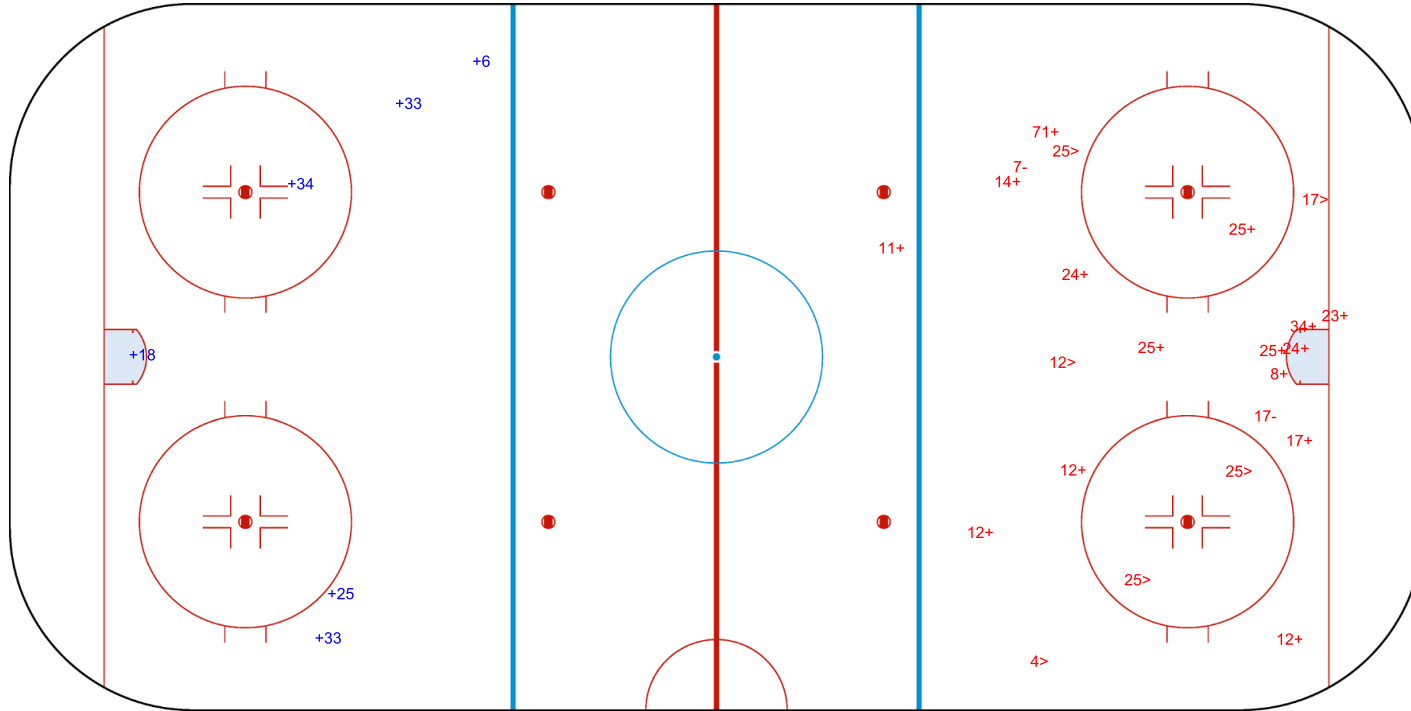

Shots by GER

Goals (o): 0   SSG (+): 6
SSP (<): 0   SPG (-): 0

GK 30 of SWE

SWE →   2nd Period   ← **GER**

Shots by SWE

Goals (o): 0   SSG (+): 15
SSP (>): 6   SPG (-): 2

GK 35 of GER