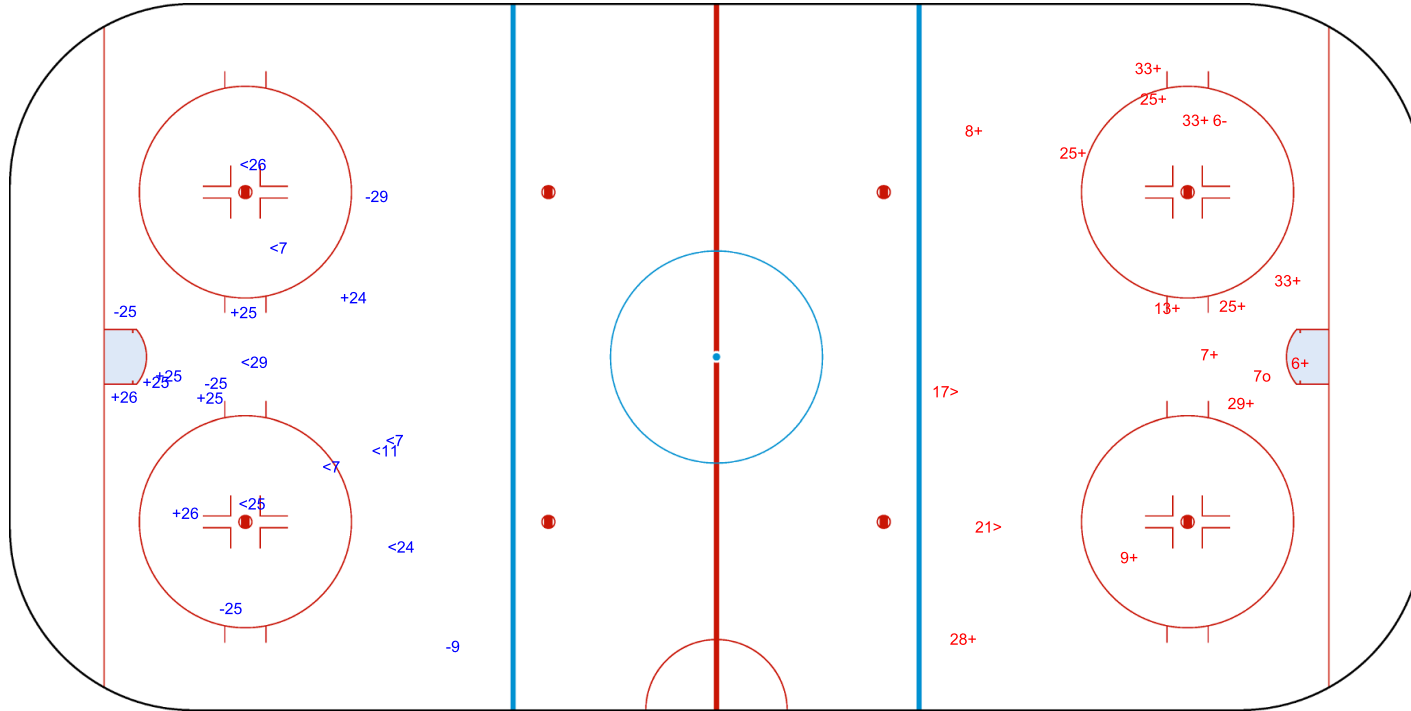

GK 35 of GER

3rd Period

Shots by GER

Goals (o): 1 SSG (+): 13
 SSP (>): 2 SPG (-): 1

GK 30 of SWE

Legend:		
GK	Goalkeeper	
SPG	Shots past goal	
SSG	Shots saved by goalkeeper	
SSP	Shots saved by player	