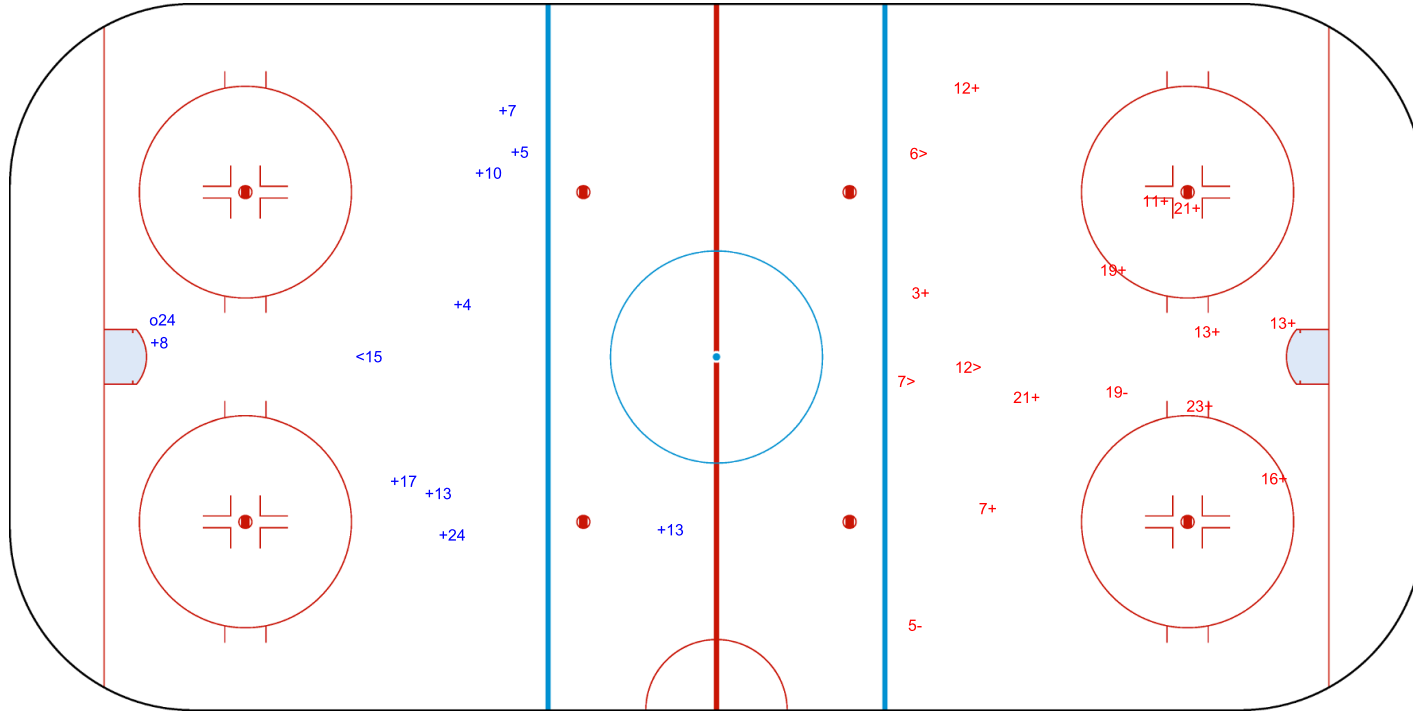

Shots by ESP

Goals (o): 1 SSG (+): 9
SSP (<): 1 SPG (-): 0

GK 20 of NED

NED → 3rd Period ← ESP

Shots by NED

Goals (o): 0 SSG (+): 11
SSP (>): 3 SPG (-): 2

GK 1 of ESP

Legend:	
GK	Goalkeeper
SPG	Shots past goal
SSG	Shots saved by goalkeeper
SSP	Shots saved by player