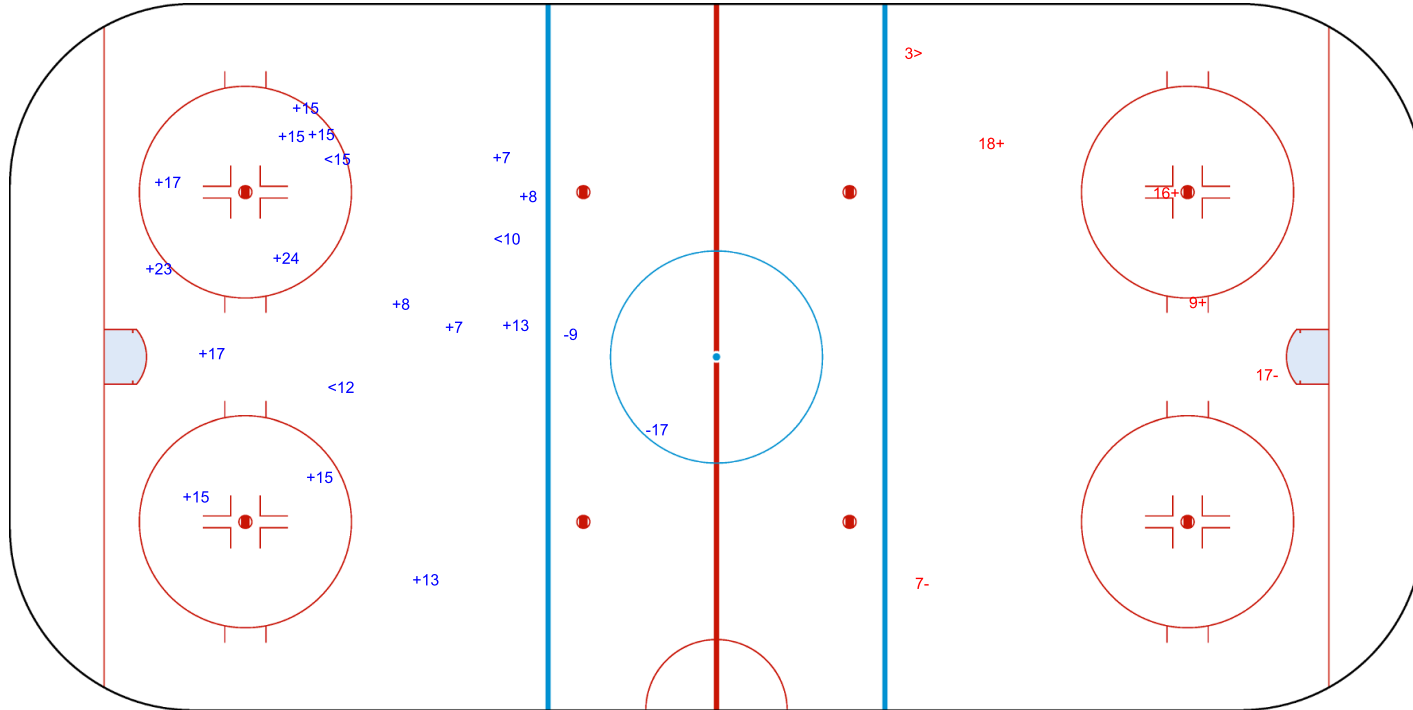

SHOT CHART
ESP - NED

Shots by ESP
Goals (o): 0
SSG (+): 15
SSP (-): 3
SPG (-): 2

GK 20 of NED

NED → 1st Period ← ESP

Shots by NED
Goals (o): 0
SSG (+): 3
SSP (>): 1
SPG (-): 2

GK 1 of ESP

Shots by NED

Goals (o): 1 SSG (+): 4
SSP (<): 2 SPG (-): 3

o18

GK 1 of ESP

2nd Period

Shots by ESP

Goals (o): 2 SSG (+): 3
SSP (>): 2 SPG (-): 0

o7

o13

GK 20 of NED