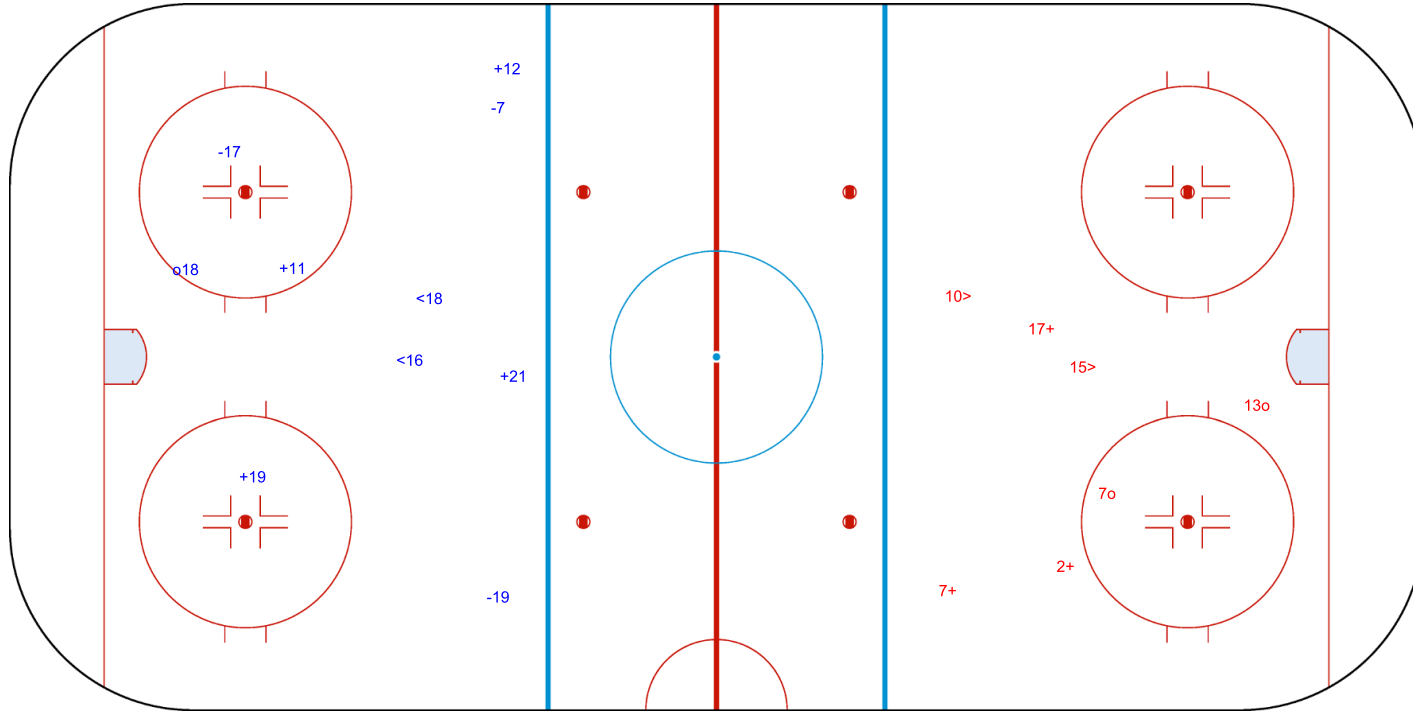

SHOT CHART
ESP - NED

Shots by ESP
Goals (o): 0
SSG (+): 15
SSP (-): 3
SPG (-): 2

GK 20 of NED

NED → 1st Period ← ESP

Shots by NED
Goals (o): 0
SSG (+): 3
SSP (>): 1
SPG (-): 2

GK 1 of ESP

Shots by NED

Goals (o): 1 SSG (+): 4
SSP (<): 2 SPG (-): 3

o18

GK 1 of ESP

2nd Period

Shots by ESP

Goals (o): 2 SSG (+): 3
SSP (>): 2 SPG (-): 0

o7

o13

GK 20 of NED