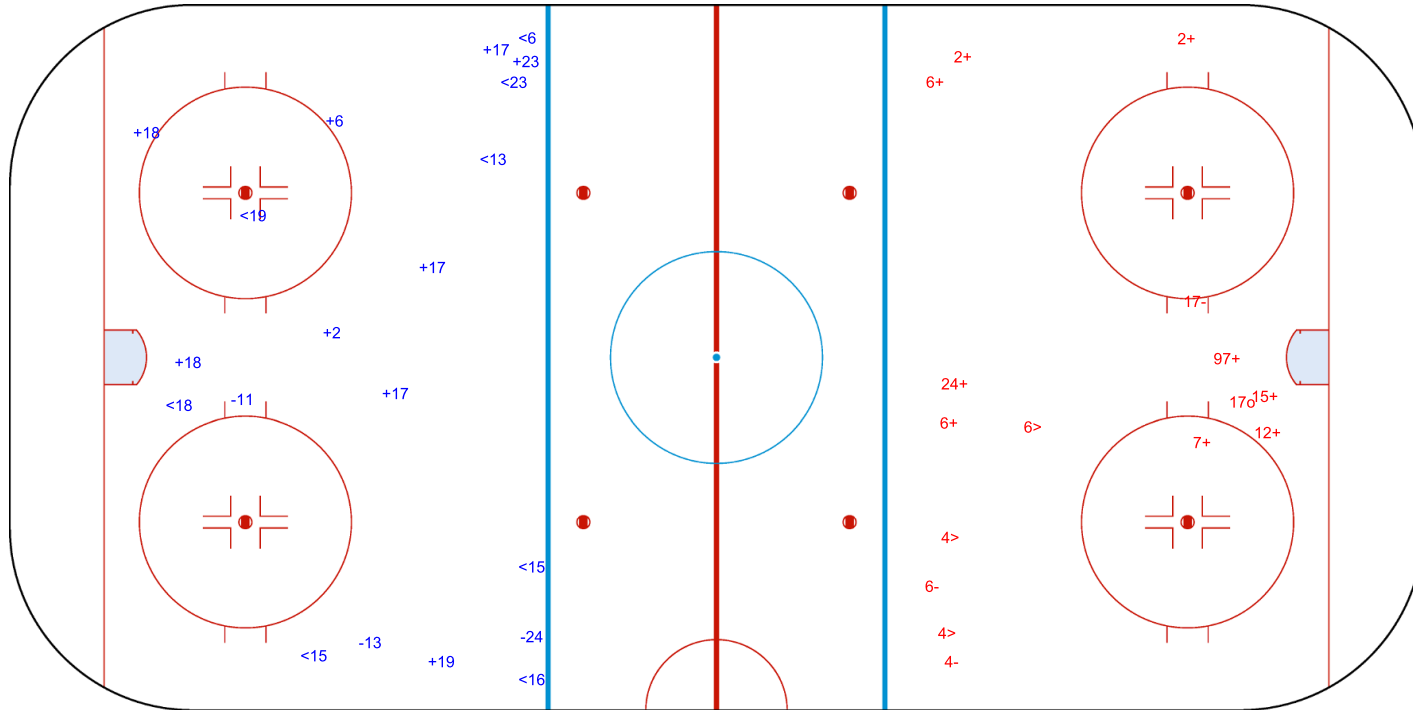

SHOT CHART
KOR - LTU

Shots by KOR
Goals (o): 0
SSP (-): 8
SSG (+): 9
SPG (-): 3

GK 50 of LTU

Period: 1

Shots by LTU
Goals (o): 1
SSP (>): 3
SSG (+): 9
SPG (-): 3

GK 1 of KOR

Legend:	
GK	Goalkeeper
SPG	Shots past goal
SSG	Shots saved by goalkeeper
SSP	Shots saved by player