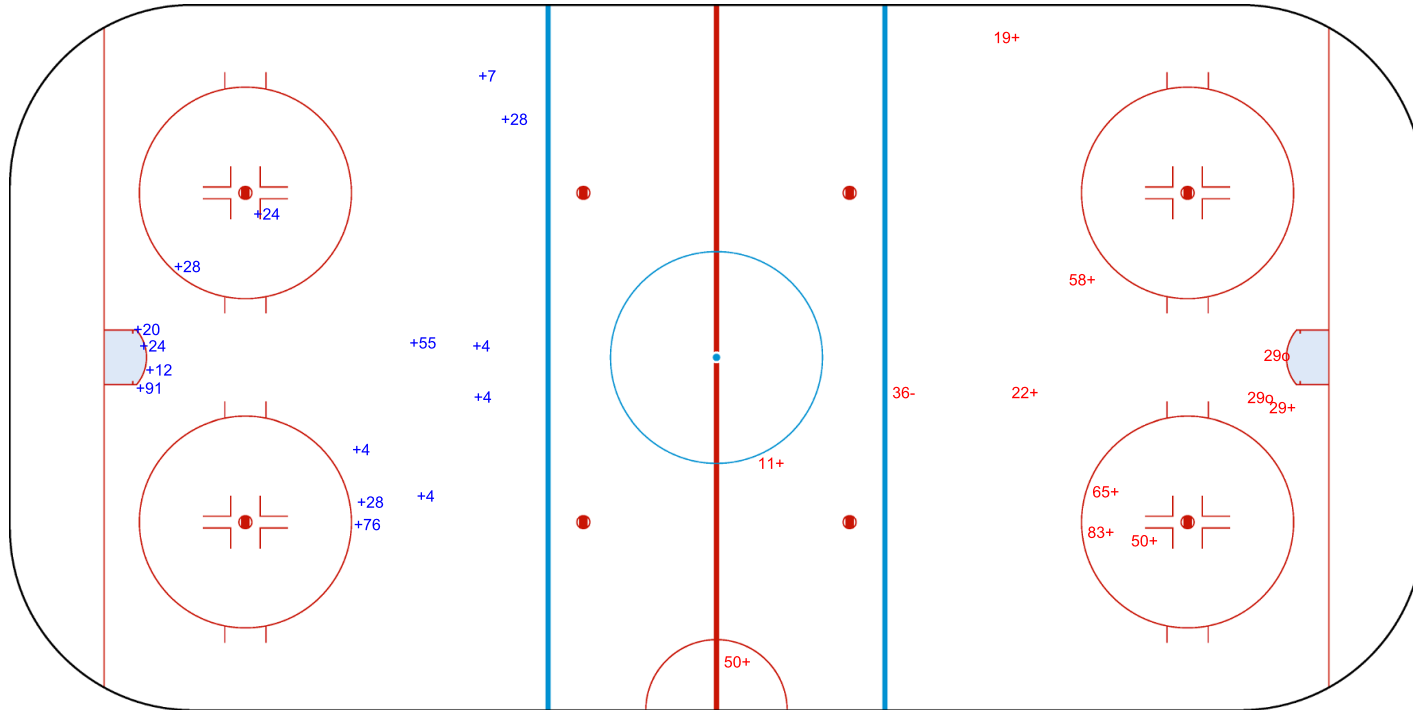

SHOT CHART
FIN - GER

Shots by FIN
Goals (o): 0
SSP (-): 0
SSG (+): 15
SPG (-): 0

GK 30 of GER

Period: 3

Shots by GER
Goals (o): 2
SSP (>): 0
SSG (+): 9
SPG (-): 1

GK 30 of FIN

ENG

Legend: