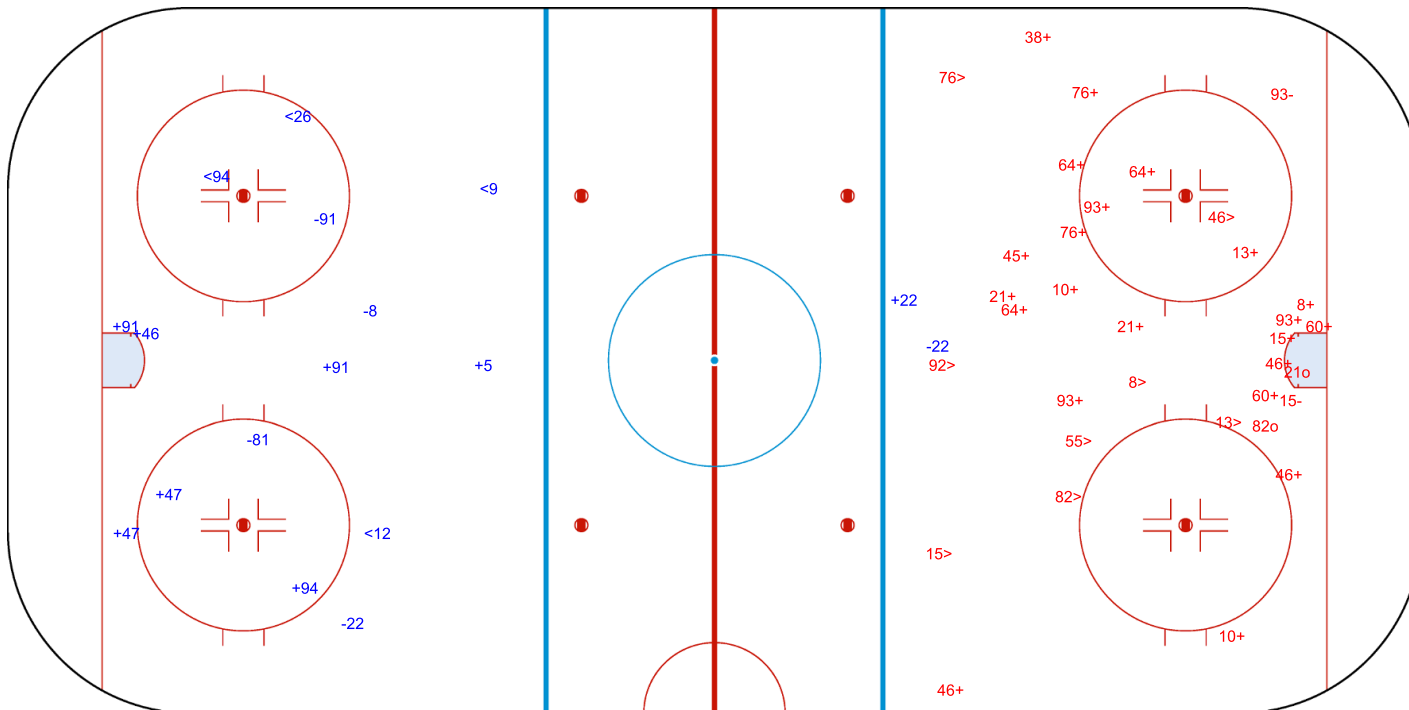

SHOT CHART
SUI - ITA

Shots by ITA
Goals (o): 0
SSP (<): 4
SSG (+): 8
SPG (-): 5

GK 20 of SUI

SUI → Period: 2 ← ITA

Shots by SUI
Goals (o): 2
SSP (>): 8
SSG (+): 22
SPG (-): 2

GK 1 of ITA

Legend:	
GK	Goalkeeper
SPG	Shots past goal
SSG	Shots saved by goalkeeper
SSP	Shots saved by player