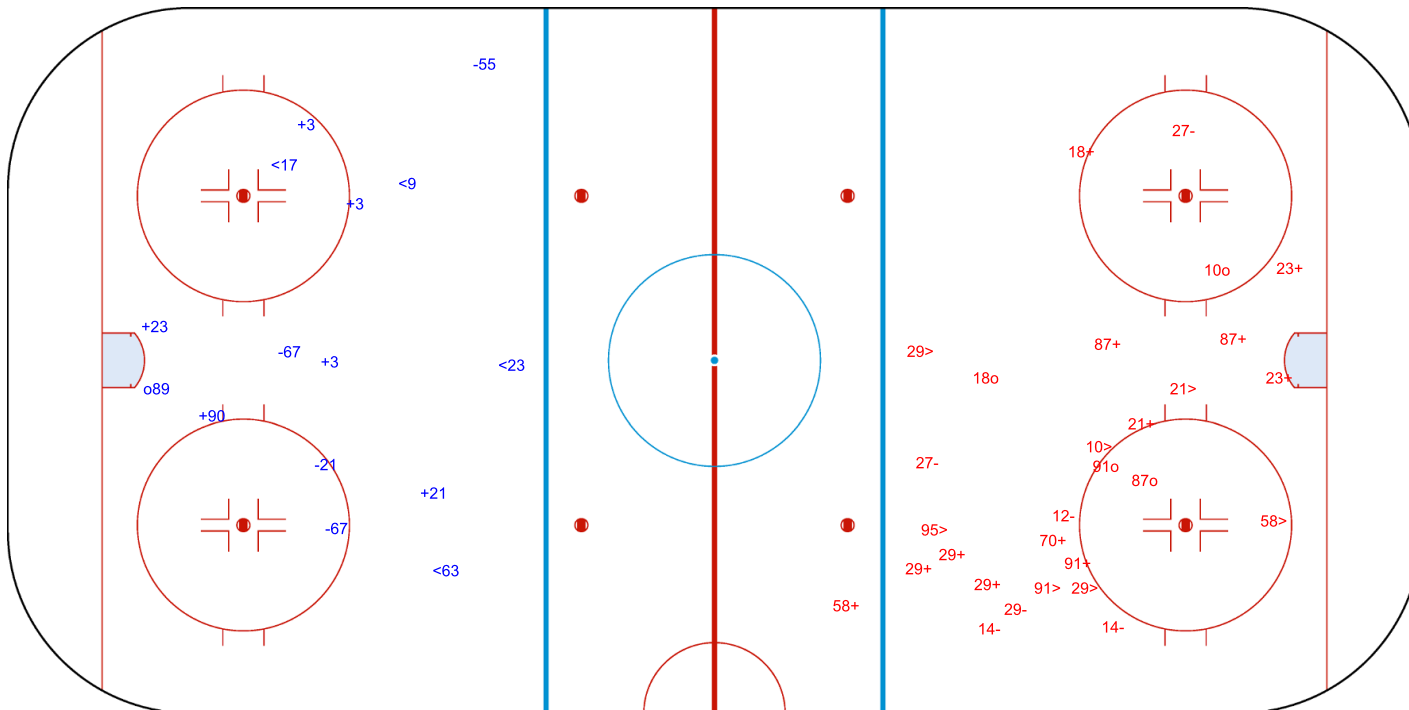

SHOT CHART
LAT - AUT

Shots by AUT
Goals (o): 1
SSP (<): 4
SSG (+): 6
SPG (-): 4

GK 50 of LAT

LAT → Period: 3 ← AUT

Shots by LAT
Goals (o): 4
SSP (>): 7
SSG (+): 12
SPG (-): 6

GK 30 of AUT

Legend:		
GK	Goalkeeper	
SPG	Shots past goal	
SSG	Shots saved by goalkeeper	
SSP	Shots saved by player	