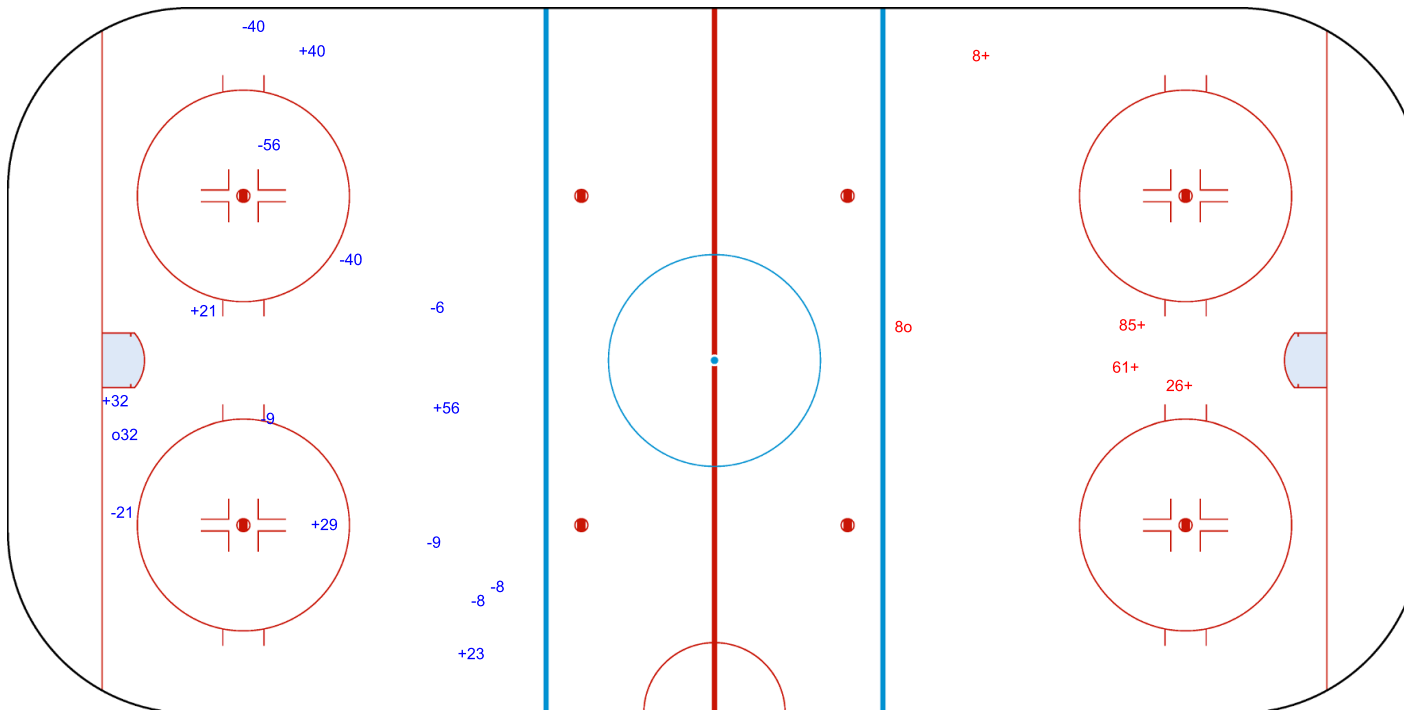

SHOT CHART
NOR - SWE

Shots by SWE
Goals (o): 1
SSP (-): 0

SSG (+): 6
SPG (-): 9

GK 38 of NOR

Period: 3

Shots by NOR
Goals (o): 1
SSP (>): 0

SSG (+): 4
SPG (-): 0

GK 25 of SWE

Legend:

GK Goalkeeper **SPG** Shots past goal **SSG** Shots saved by goalkeeper **SSP** Shots saved by player