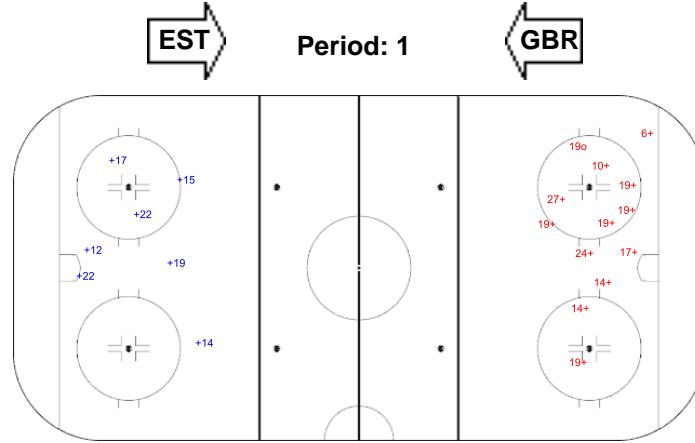

SHOT CHART
GBR - EST

Shots by GBR

Goals (o): 0 SSG (+): 7
SSP (<): 0 SPG (-): 0

GK 1 of EST

Shots by EST

Goals (o): 1 SSG (+): 12
SSP (>): 0 SPG (-): 0

GK 25 of GBR

Legend:
GK Goalkeeper **SPG** Shots past goal **SSG** Shots saved by goalkeeper **SSP** Shots saved by player