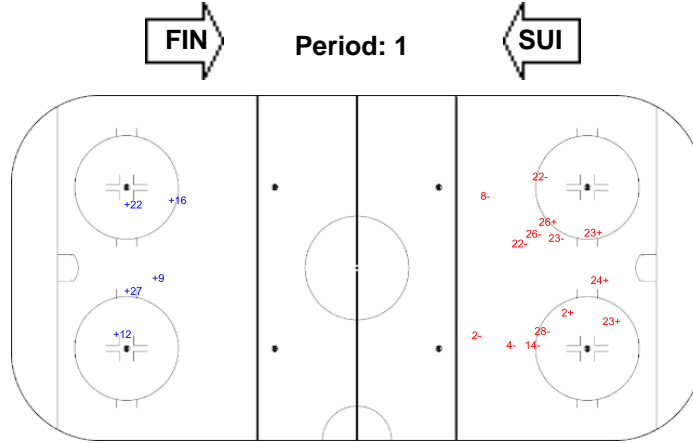

SPG (-): 0

Shots by FIN

Goals (o): 0

SSG (+): 5

SSP (>): 0

SPG (-): 9

GK 1 of FIN

GK 29 of SUI