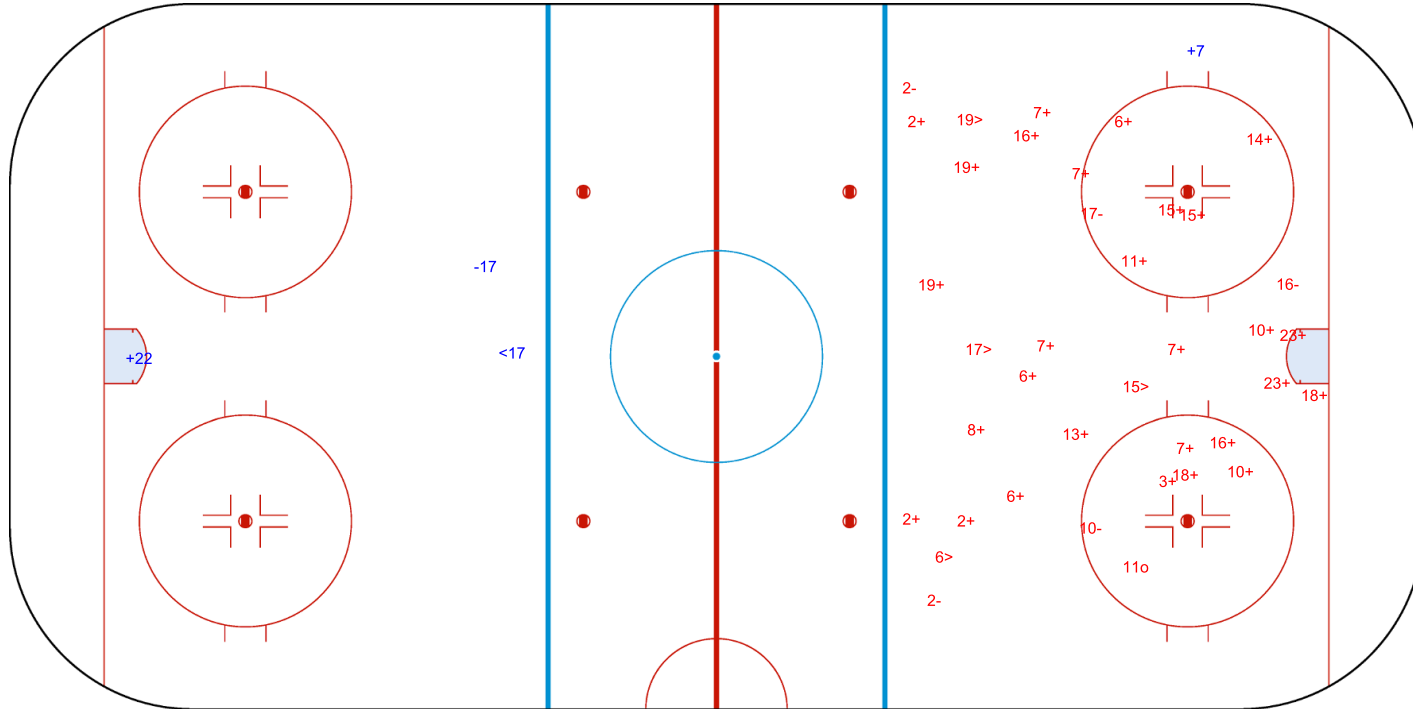

**SHOT CHART**  
**CHN - LAT**

Shots by LAT  
 Goals (o): 0  
 SSP (<): 1  
 SSG (+): 2  
 SPG (-): 1

GK 25 of CHN

**Period: 2**

Shots by CHN  
 Goals (o): 1  
 SSP (>): 4  
 SSG (+): 28  
 SPG (-): 5

GK 1 of LAT

**Legend:**  
**GK** Goalkeeper      **SPG** Shots past goal      **SSG** Shots saved by goalkeeper      **SSP** Shots saved by player