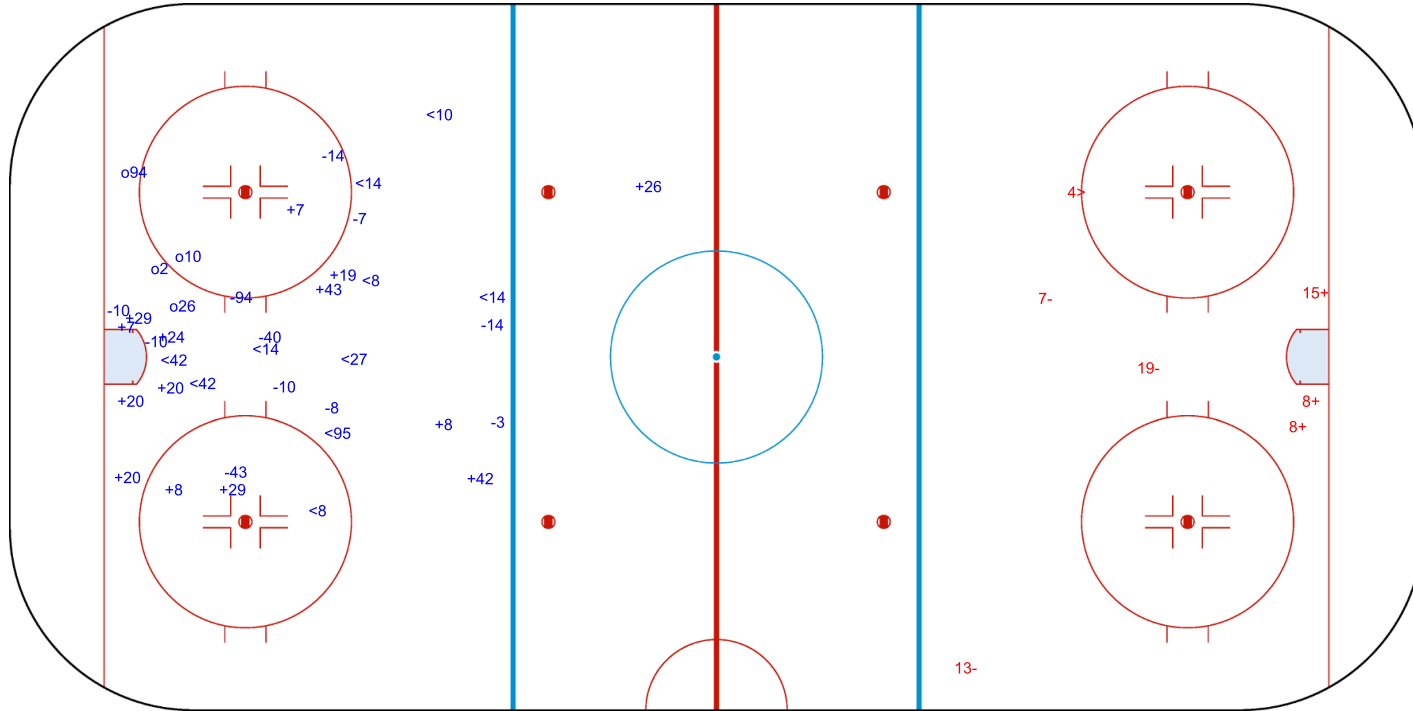

Shots by CAN
Goals (o): 4   SSG (+): 14
SSP (<): 10   SPG (-): 11

GK 20 of JPN

JPN → 3rd Period ← CAN

Shots by JPN
Goals (o): 0   SSG (+): 3
SSP (>): 1   SPG (-): 3

GK 50 of CAN

Legend:		
GK	Goalkeeper	SSP Shots saved by player
SPG	Shots past goal	SSG Shots saved by goalkeeper