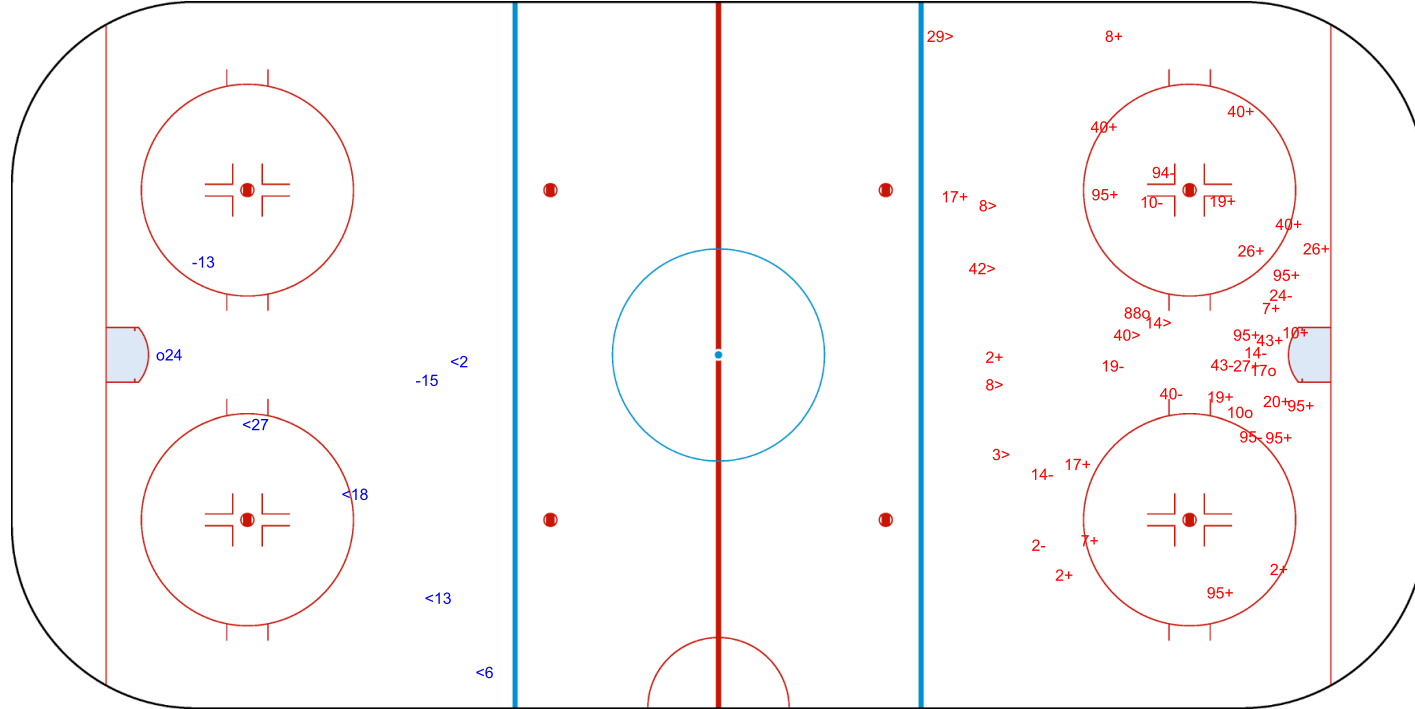

SHOT CHART
CAN - JPN

Shots by CAN
Goals (o): 2
SSP (<): 13
SSG (+): 14
SPG (-): 13

GK 20 of JPN

JPN → 1st Period ← CAN

Shots by JPN
Goals (o): 0
SSP (>): 2
SSG (+): 2
SPG (-): 2

GK 50 of CAN

Shots by JPN
Goals (o): 1
SSP (<): 5
SSG (+): 0
SPG (-): 2

GK 50 of CAN

2nd Period

Shots by CAN
Goals (o): 3
SSP (>): 7
SSG (+): 25
SPG (-): 10

GK 20 of JPN

Shots by CAN
Goals (o): 4 SSG (+): 14
SSP (<): 10 SPG (-): 11

GK 20 of JPN

JPN → 3rd Period ← CAN

Shots by JPN
Goals (o): 0 SSG (+): 3
SSP (>): 1 SPG (-): 3