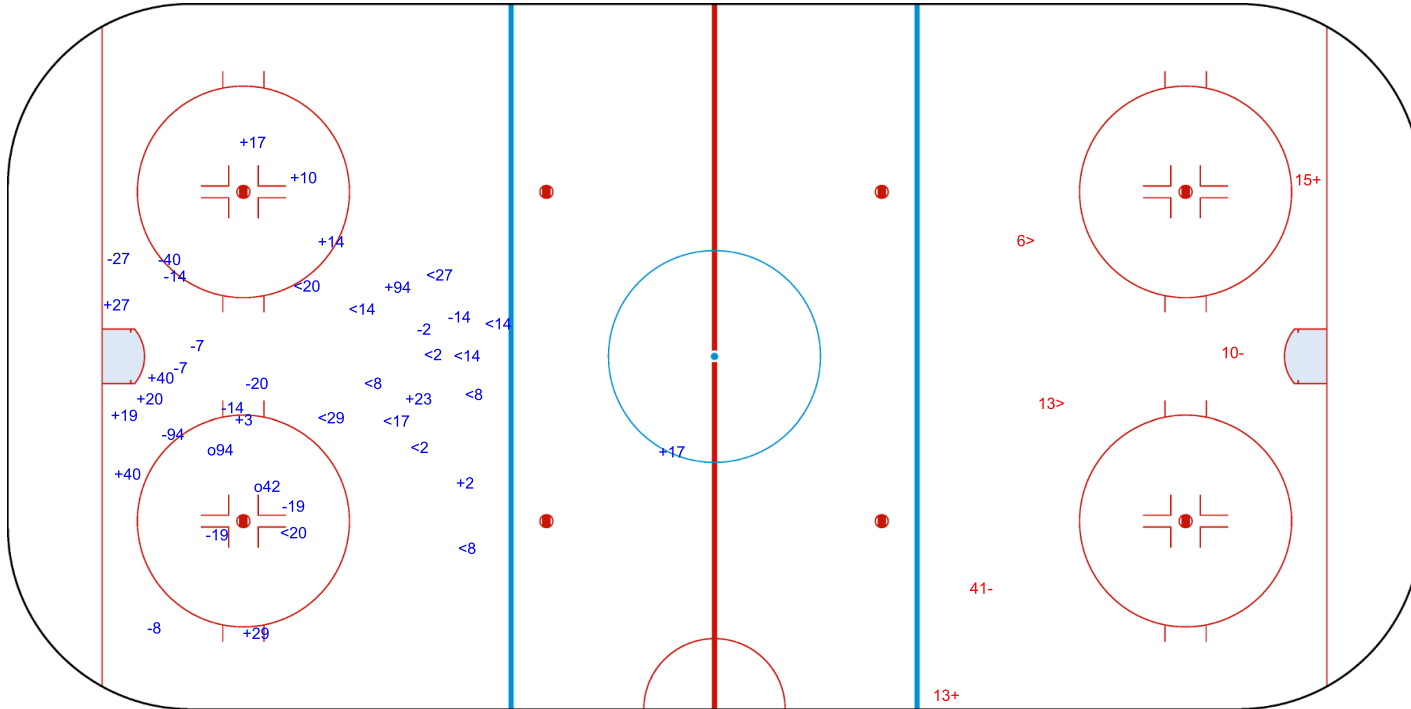

SHOT CHART
CAN - JPN

Shots by CAN
Goals (o): 2
SSP (<): 13
SSG (+): 14
SPG (-): 13

GK 20 of JPN

JPN → 1st Period ← CAN

Shots by JPN
Goals (o): 0
SSP (>): 2
SSG (+): 2
SPG (-): 2

GK 50 of CAN

Shots by JPN
Goals (o): 1
SSP (<): 5
SSG (+): 0
SPG (-): 2

GK 50 of CAN

2nd Period

Shots by CAN
Goals (o): 3
SSP (>): 7
SSG (+): 25
SPG (-): 10

GK 20 of JPN

Shots by CAN
Goals (o): 4 SSG (+): 14
SSP (<): 10 SPG (-): 11

GK 20 of JPN

JPN → 3rd Period ← CAN

Shots by JPN
Goals (o): 0 SSG (+): 3
SSP (>): 1 SPG (-): 3