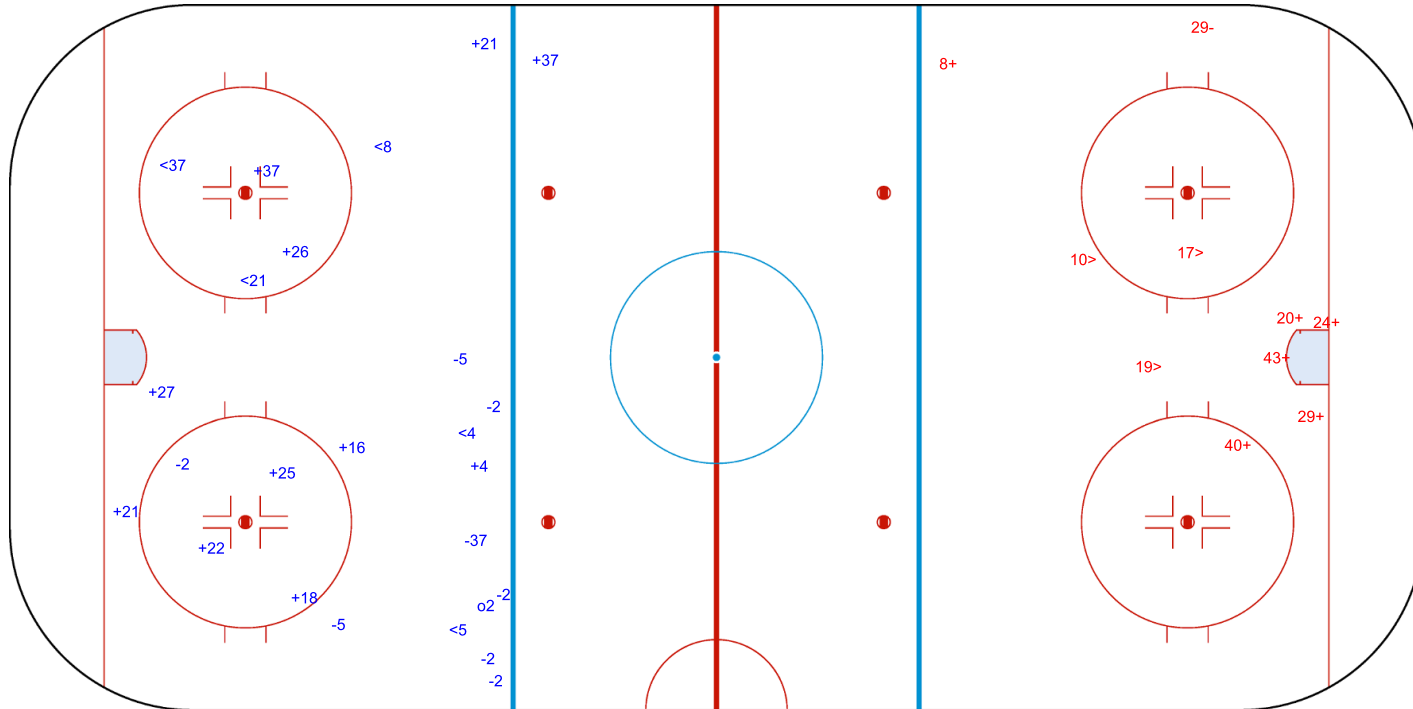

SHOT CHART  
CAN - USA

Shots by USA  
Goals (o): 1    SSG (+): 11  
SSP (<): 5    SPG (-): 8

CAN → 1st Period ← USA

Shots by CAN  
Goals (o): 0    SSG (+): 6  
SSP (>): 3    SPG (-): 1

2025

WOMEN'S WORLD CHAMPIONSHIP CZECHIA Ceske Budejovice

Czechia Ceske Budejovice ARENA CESKE BUDEJOVICE

SUN 13 APR 2025 START TIME 19:00

IIHF WOMEN'S WORLD CHAMPIONSHIP

PRELIMINARY ROUND - GROUP A, GAME 14

INTERNATIONAL ICE HOCKEY FEDERATION

Shots by CAN

Goals (o): 0 SSG (+): 6  
SSP (<): 5 SPG (-): 4