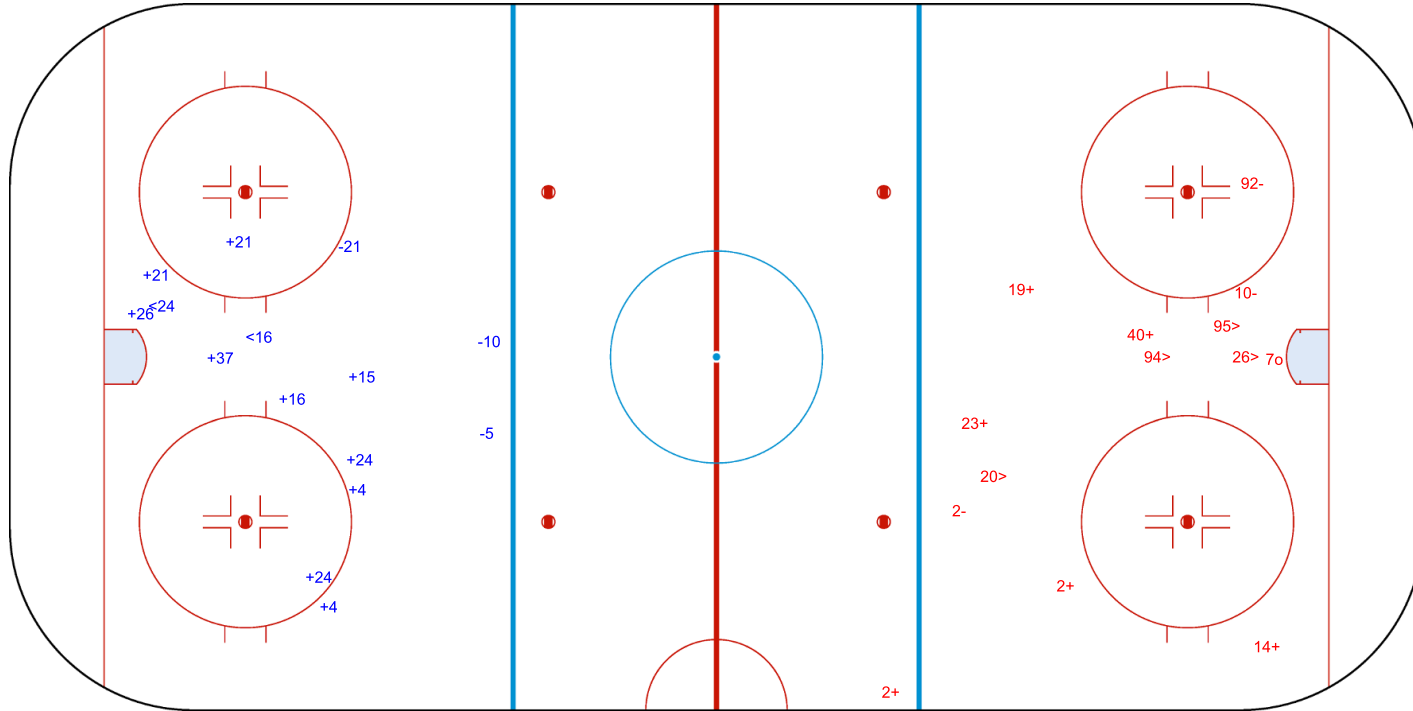

2025

WOMEN'S WORLD CHAMPIONSHIP CZECHIA Ceske Budejovice

Czechia Ceske Budejovice ARENA CESKE BUDEJOVICE

SUN 13 APR 2025 START TIME 19:00

IIHF WOMEN'S WORLD CHAMPIONSHIP

PRELIMINARY ROUND - GROUP A, GAME 14

INTERNATIONAL ICE HOCKEY FEDERATION

Shots by USA

Goals (o): 0

SSP (<): 2

SSG (+): 10

SPG (-): 3

GK 35 of CAN

3rd Period

Shots by CAN

Goals (o): 1

SSP (>): 4

SSG (+): 6

SPG (-): 3

GK 31 of USA

Legend:	GK Goalkeeper	SPG Shots past goal	SSG Shots saved by goalkeeper	SSP Shots saved by player