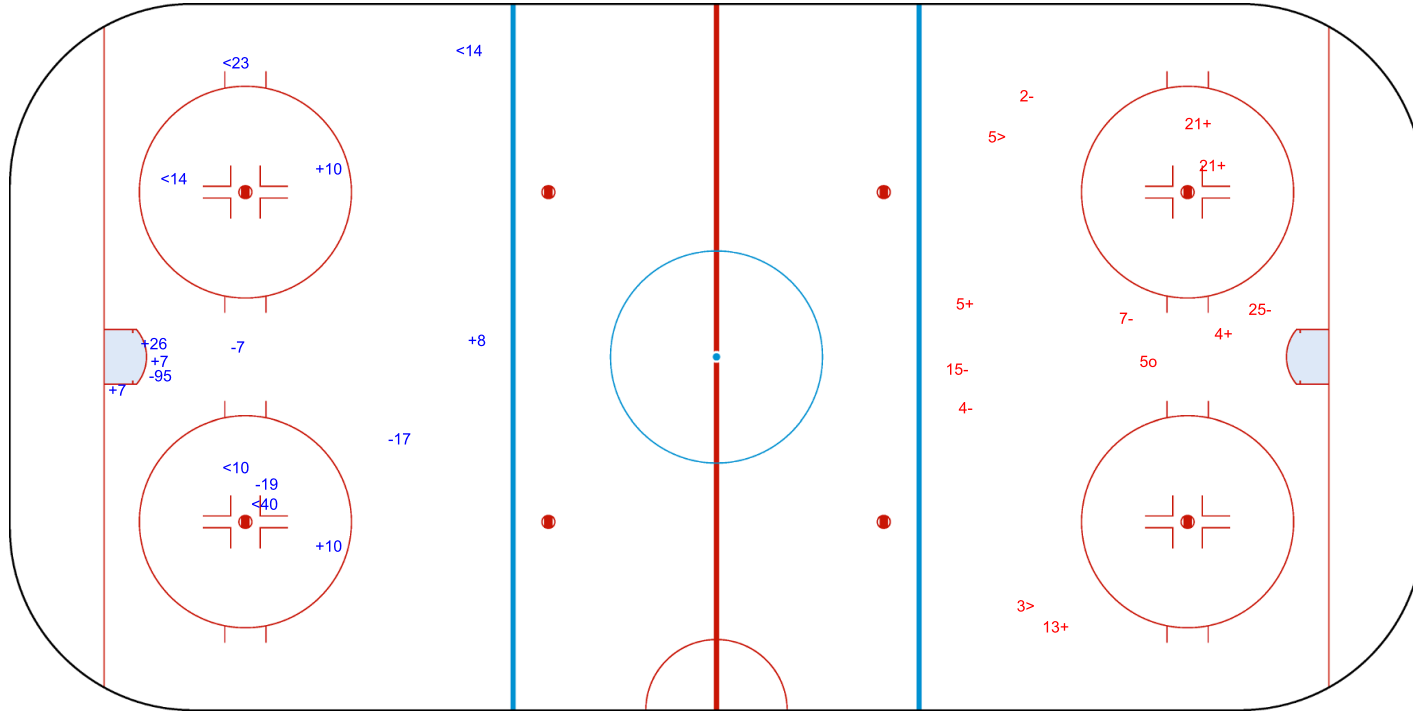

GK 31 of USA

2nd Period

Shots by USA

Goals (o): 1 SSG (+): 5  
SSP (>): 2 SPG (-): 5

GK 35 of CAN

2025

WOMEN'S WORLD CHAMPIONSHIP CZECHIA Ceske Budejovice

Czechia Ceske Budejovice ARENA CESKE BUDEJOVICE

SUN 13 APR 2025 START TIME 19:00

IIHF WOMEN'S WORLD CHAMPIONSHIP

PRELIMINARY ROUND - GROUP A, GAME 14

INTERNATIONAL ICE HOCKEY FEDERATION

Shots by USA

Goals (o): 0

SSP (<): 2

SSG (+): 10