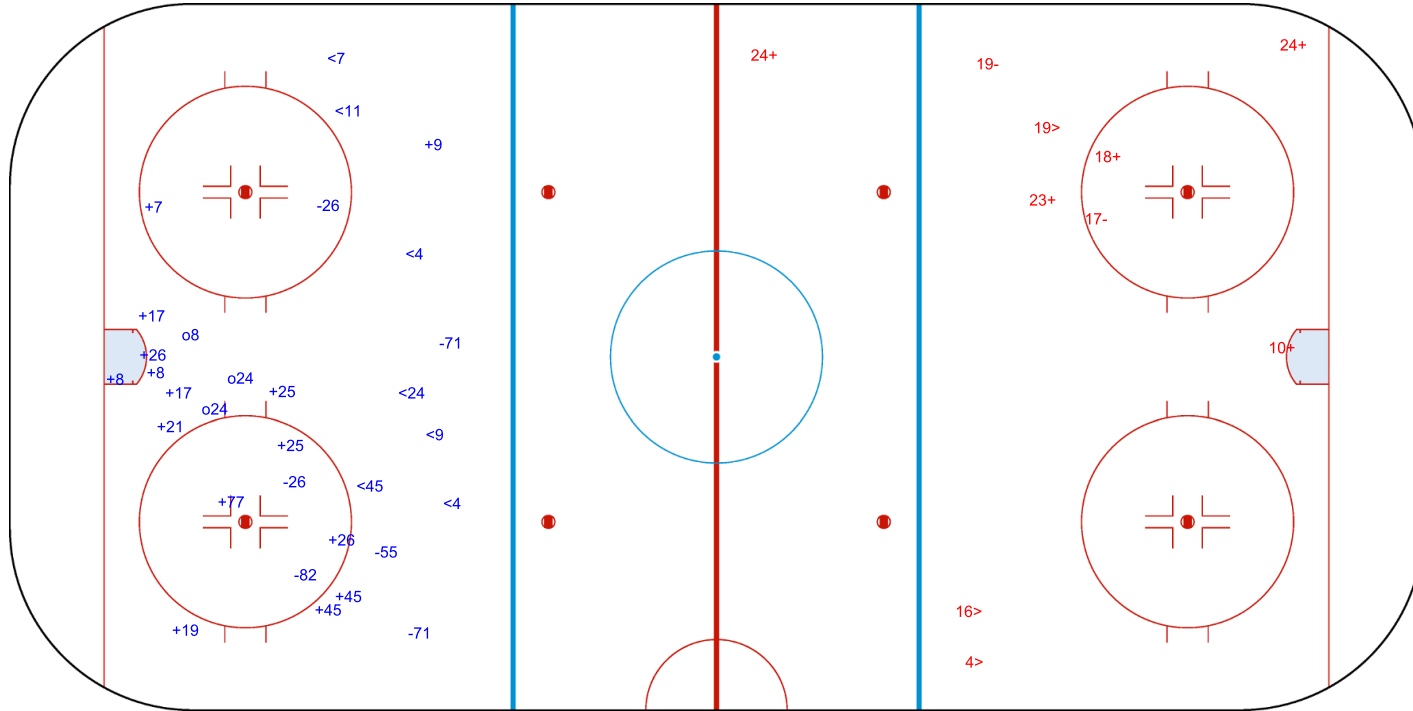

Goals (o): 3 SSG (+): 15  
SSP (<): 7 SPG (-): 6

GK 1 of NOR

GK 20 of NOR

3rd Period

Shots by NOR

Goals (o): 0 SSG (+): 5  
SSP (>): 3 SPG (-): 2

GK 31 of SWE

<b>Legend:</b>	<b>GK</b> Goalkeeper	<b>SPG</b> Shots past goal	<b>SSG</b> Shots saved by goalkeeper	<b>SSP</b> Shots saved by player
----------------	----------------------	----------------------------	--------------------------------------	----------------------------------