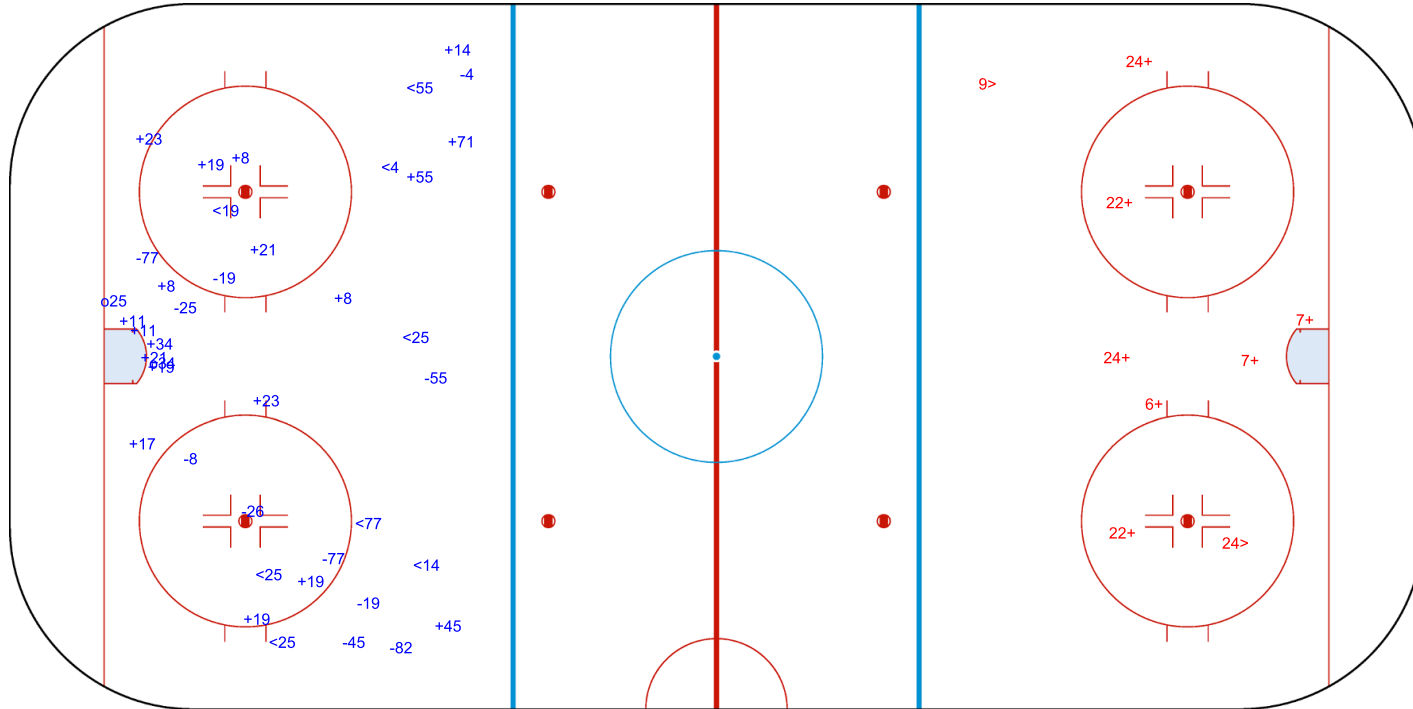

SHOT CHART  
NOR - SWE

Shots by SWE  
Goals (o): 2    SSG (+): 19  
SSP (<): 8    SPG (-): 11

GK 1 of NOR

NOR → 1st Period ← SWE

Shots by NOR  
Goals (o): 0    SSG (+): 7  
SSP (>): 2    SPG (-): 0

GK 31 of SWE