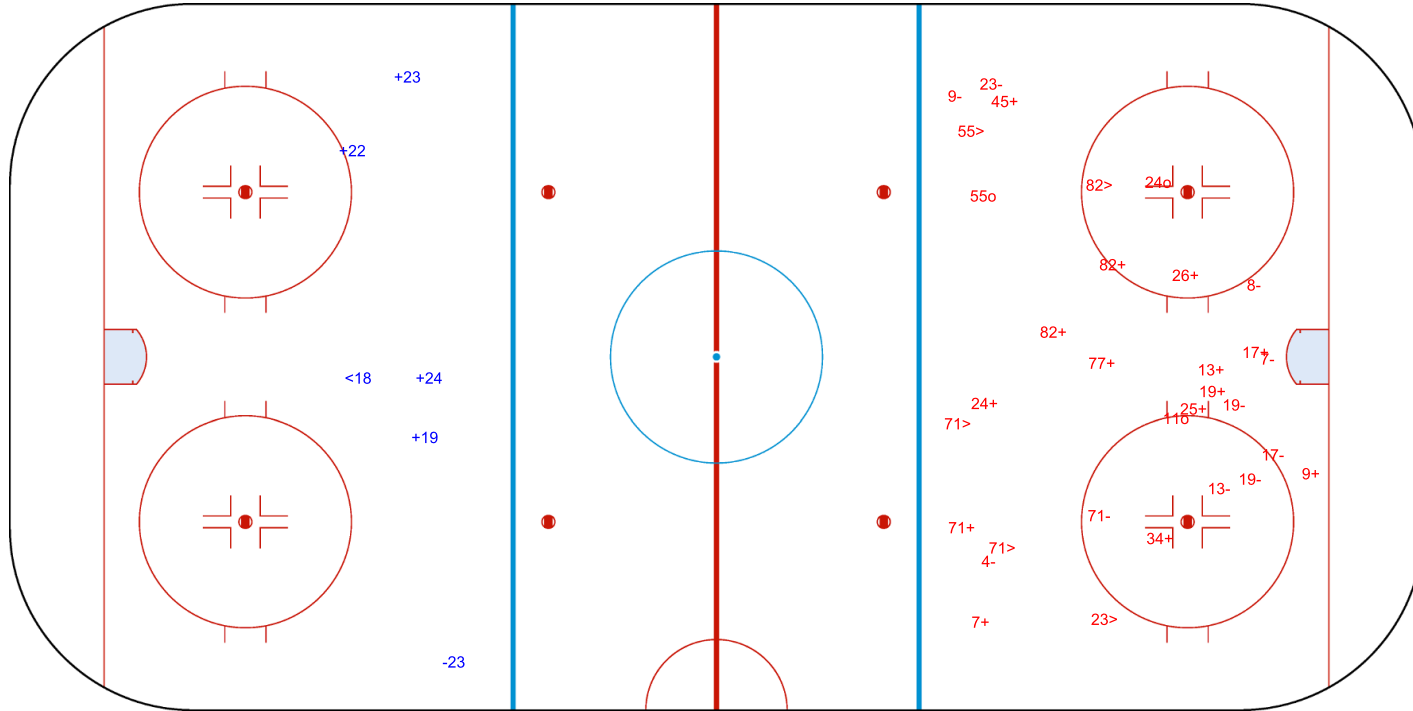

SHOT CHART  
NOR - SWE

Shots by SWE  
Goals (o): 2    SSG (+): 19  
SSP (<): 8    SPG (-): 11

GK 1 of NOR

NOR → 1st Period ← SWE

Shots by NOR  
Goals (o): 0    SSG (+): 7  
SSP (>): 2    SPG (-): 0

GK 31 of SWE

Shots by NOR

Goals (o): 0 SSG (+): 4  
SSP (<): 1 SPG (-): 1

GK 31 of SWE

2nd Period

Shots by SWE

Goals (o): 3 SSG (+): 14  
SSP (>): 5 SPG (-): 10

GK 1 of NOR

Shots by SWE