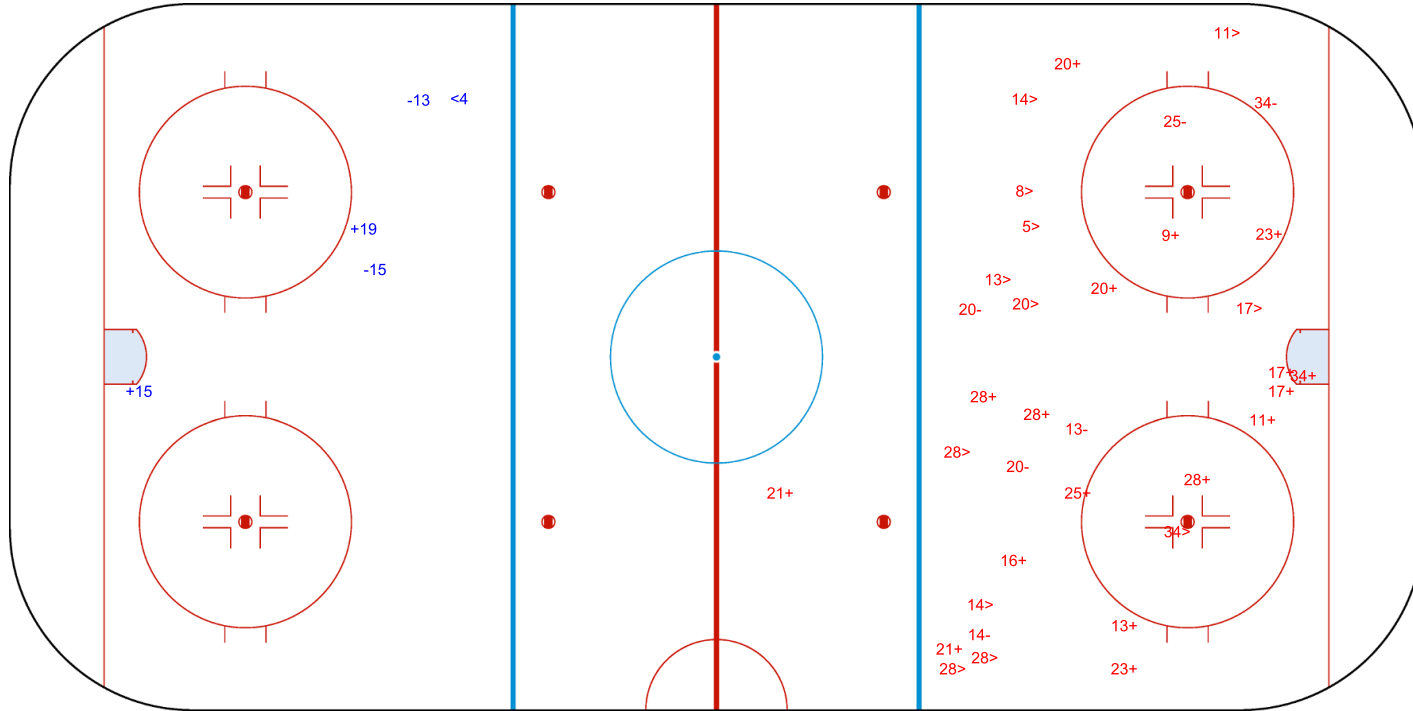

2025

WOMEN'S WORLD CHAMPIONSHIP CZECHIA Ceske Budejovice

Czechia Ceske Budejovice ARENA CESKE BUDEJOVICE

TUE 15 APR 2025 START TIME 15:00

IIHF WOMEN'S WORLD CHAMPIONSHIP

INTERNATIONAL ICE HOCKEY FEDERATION

PRELIMINARY ROUND - GROUP B, GAME 19

Shots by JPN
Goals (o): 0
SSP (<): 1
SSG (+): 2
SPG (-): 2

GK 35 of GER

GER 3rd Period JPN

Shots by GER
Goals (o): 0
SSP (>): 12
SSG (+): 17
SPG (-): 6

GK 20 of JPN

Legend:					
GK	Goalkeeper	SPG	Shots past goal	SSG	Shots saved by goalkeeper
				SSP	Shots saved by player