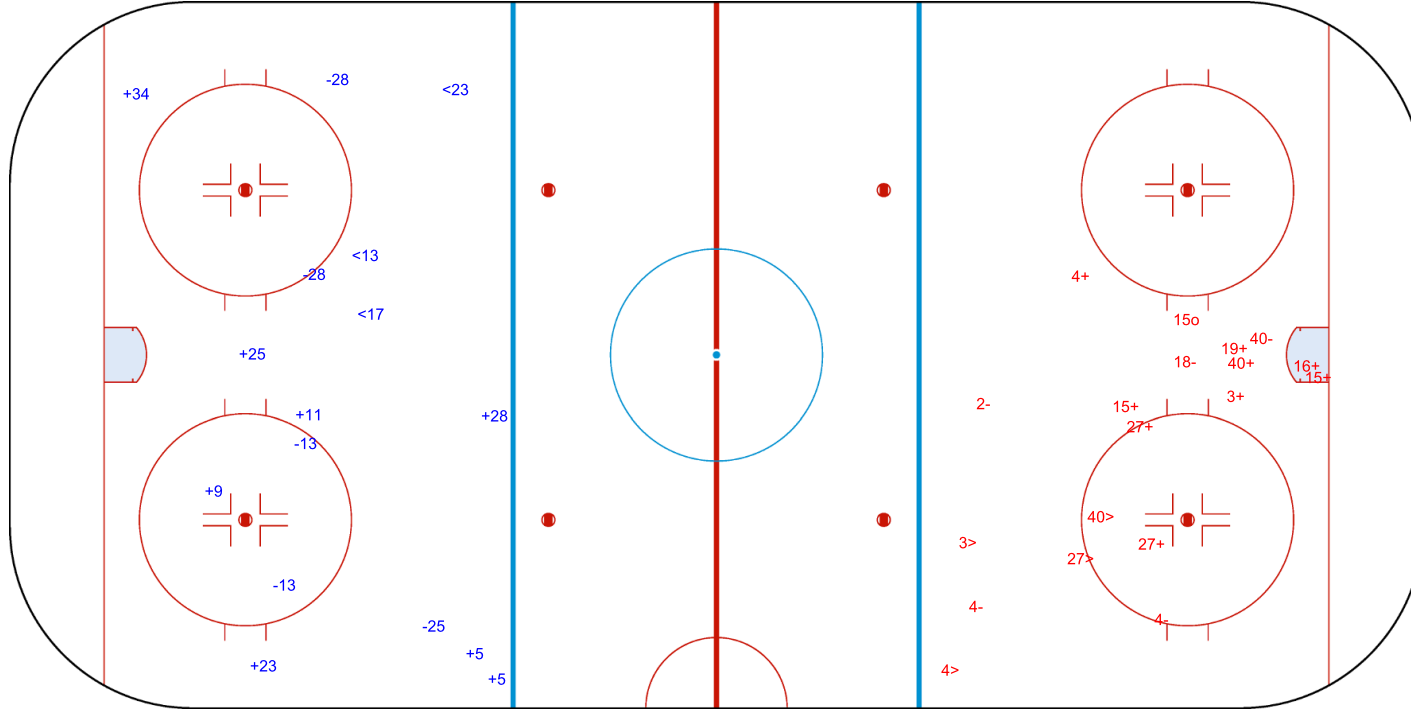

Shots by GER

Goals (o): 0 SSG (+): 8
SSP (<): 3 SPG (-): 5

GK 20 of JPN

2nd Period

Shots by JPN

Goals (o): 1 SSG (+): 9
SSP (>): 4 SPG (-): 5

GK 35 of GER

2025