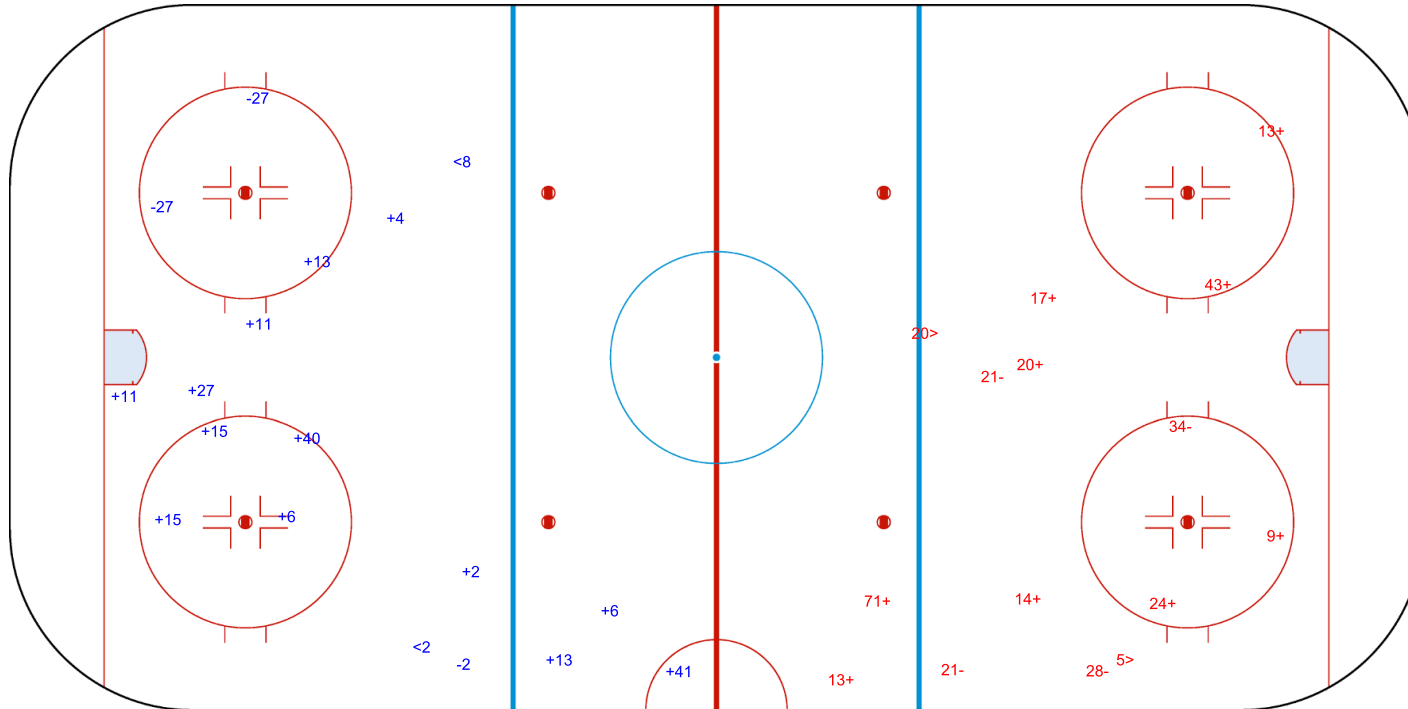

SHOT CHART

GER - JPN

1st Period

Shots by JPN
Goals (o): 0
SSP (<): 2
SSG (+): 13
SPG (-): 3

Shots by GER
Goals (o): 0
SSP (>): 2
SSG (+): 9
SPG (-): 4

GK 35 of GER

GK 20 of JPN

2025