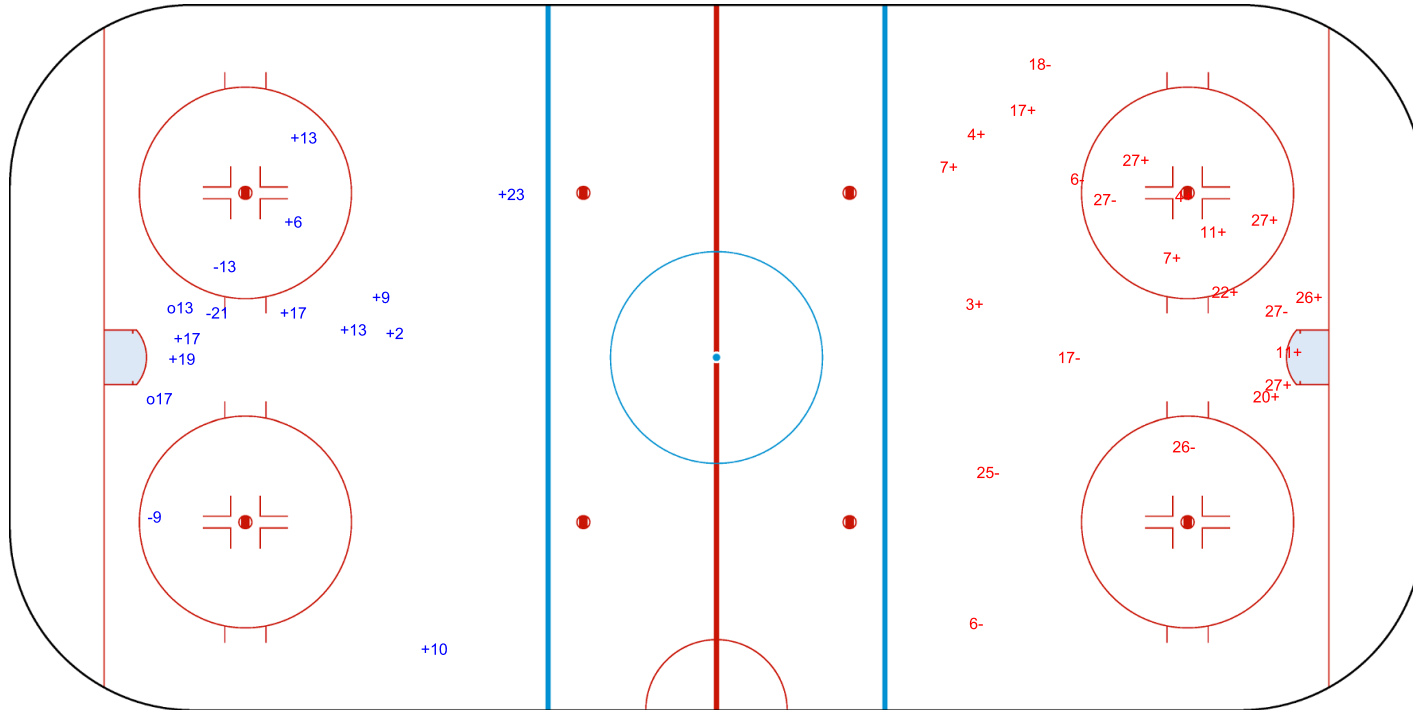

SHOT CHART
SWE - USA

Shots by USA
Goals (o): 2
SSP (-): 0
SSG (+): 10
SPG (-): 3

GK 1 of SWE

SWE → Period: 2 ← USA

Shots by SWE
Goals (o): 0
SSP (>): 0
SSG (+): 14
SPG (-): 8

GK 30 of USA

Legend:	
GK	Goalkeeper
SPG	Shots past goal
SSG	Shots saved by goalkeeper
SSP	Shots saved by player