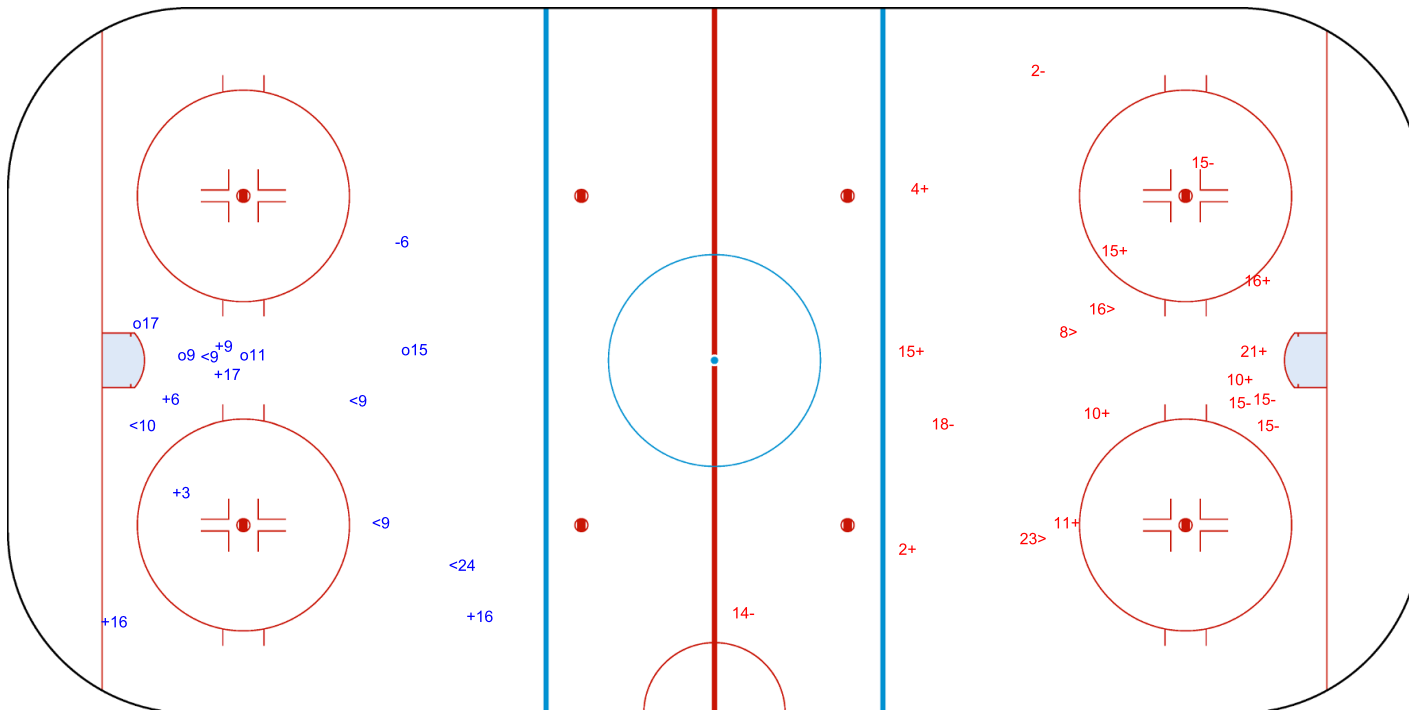

SHOT CHART
ESP - KOR

Shots by KOR
Goals (o): 4 SSG (+): 6
SSP (-): 5 SPG (-): 1

GK 20 of ESP

Period: 1

Shots by ESP
Goals (o): 0 SSG (+): 9
SSP (>): 3 SPG (-): 7

GK 25 of KOR

Legend:	
GK	Goalkeeper
SPG	Shots past goal
SSG	Shots saved by goalkeeper
SSP	Shots saved by player