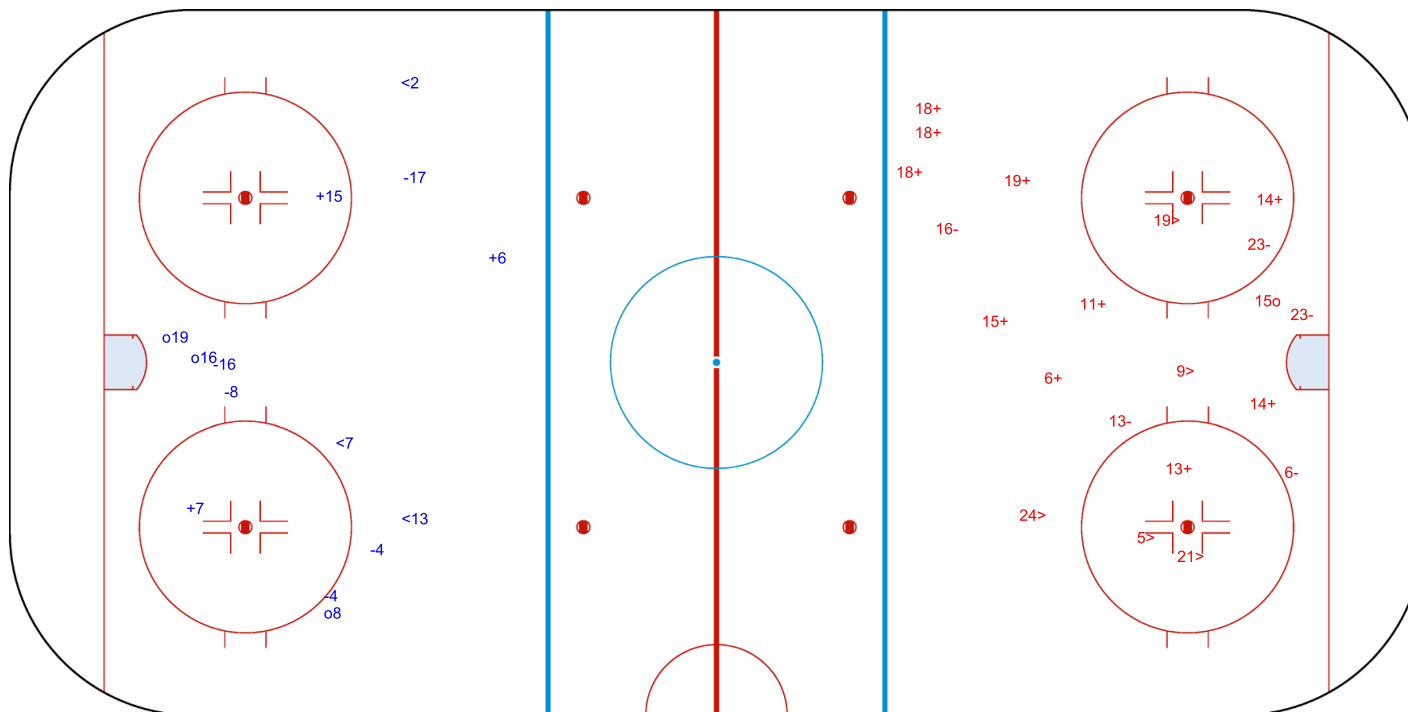

SHOT CHART  
ROU - KOR

Shots by ROU  
Goals (o): 3    SSG (+): 3  
SSP (<): 3    SPG (-): 5

GK 25 of KOR

KOR    Period: 1    ROU

Shots by KOR  
Goals (o): 1    SSG (+): 10  
SSP (>): 5    SPG (-): 5

GK 25 of ROU

Legend:	
<b>GK</b>	Goalkeeper
<b>SPG</b>	Shots past goal
<b>SSG</b>	Shots saved by goalkeeper
<b>SSP</b>	Shots saved by player