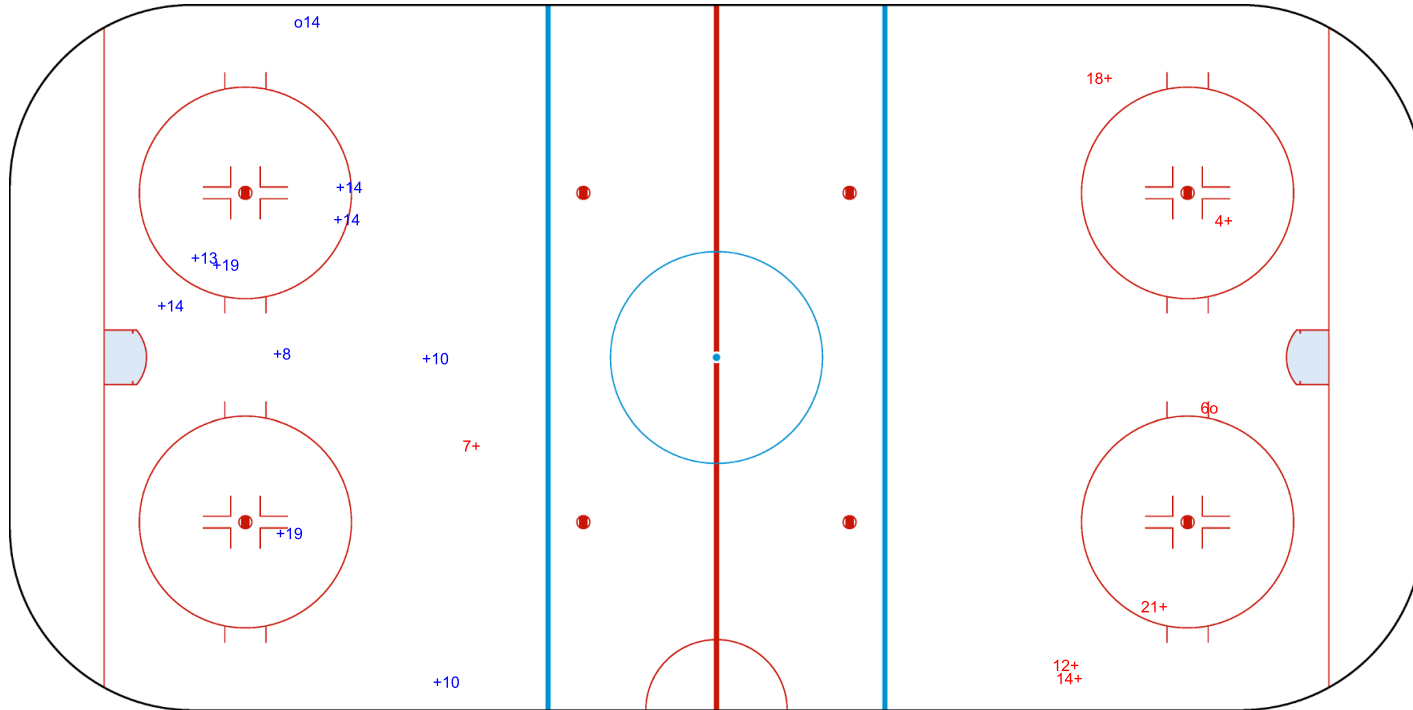

GK 25 of TPE

Shots by TPE

Goals (o): 1

SSG (+): 6

SSP (>): 0

SPG (-): 0

GK 1 of RSA

Legend: