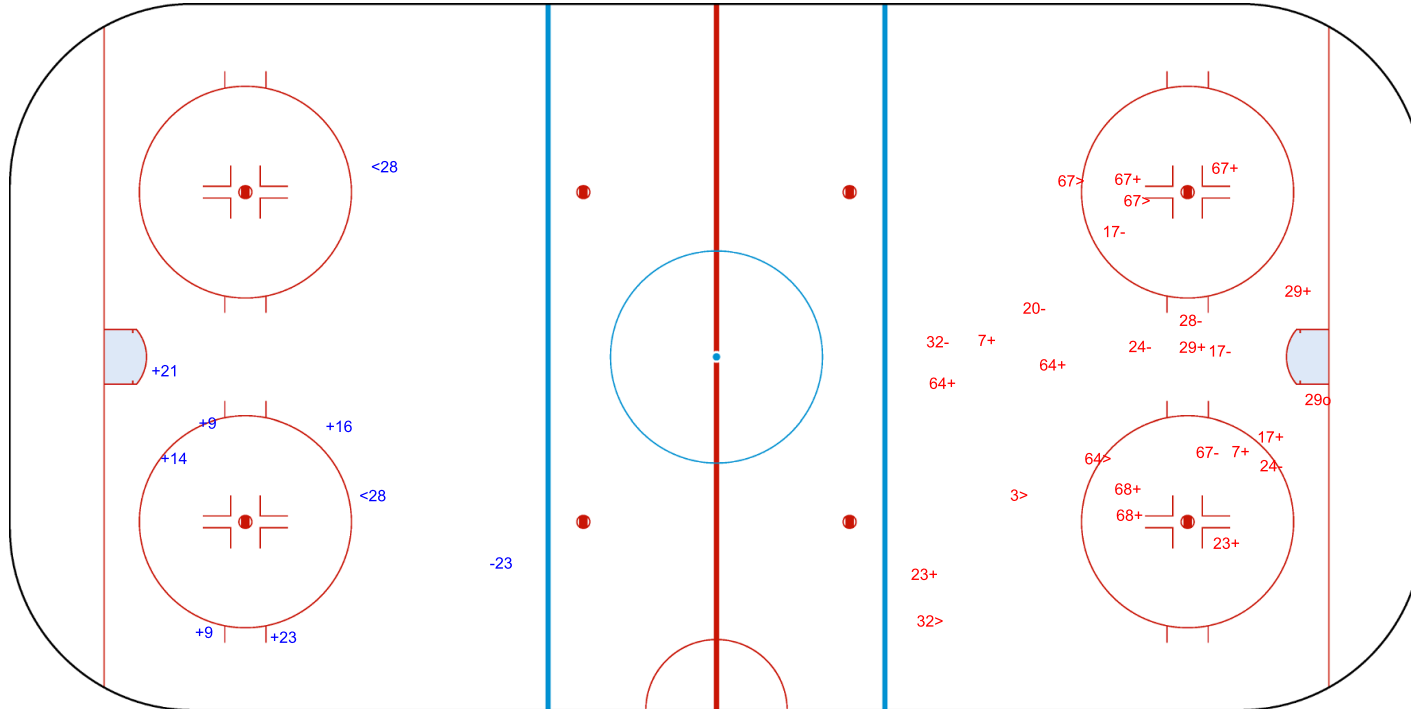

### PRELIMINARY ROUND - GROUP A, GAME 33

INTERNATIONAL  
ICE HOCKEY  
FEDERATION

Shots by GBR

Goals (o): 0

SSG (+): 6

SSP (<): 2

SPG (-): 1

GK 30 of SWE

Period: 3

Shots by SWE

Goals (o): 1

SSG (+): 13

SSP (>): 5

SPG (-): 8

GK 33 of GBR

**Legend:**  
**GK** Goalkeeper      **SPG** Shots past goal      **SSG** Shots saved by goalkeeper      **SSP** Shots saved by player