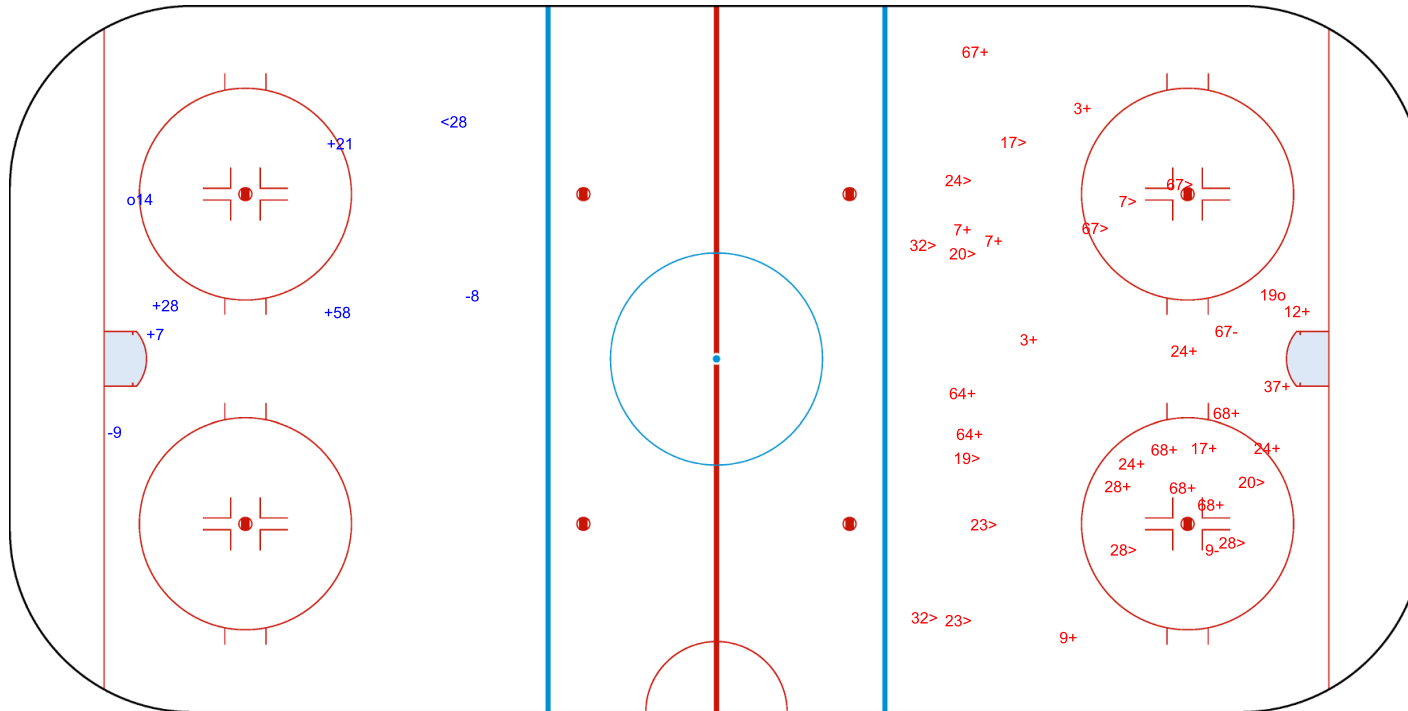

SHOT CHART  
SWE - GBR

Shots by GBR

Goals (o): 1      SSG (+): 4  
SSP (-): 1      SPG (-): 2

GK 30 of SWE

Period: 1

Shots by SWE

Goals (o): 1      SSG (+): 19  
SSP (>): 14      SPG (-): 2

GK 33 of GBR

Shots by SWE  
 Goals (o): 2    SSG (+): 20  
 SSP (-): 11    SPG (-): 7

GK 33 of GBR

GBR →    Period: 2    ← SWE

Shots by GBR  
 Goals (o): 0    SSG (+): 3  
 SSP (>): 2    SPG (-): 1

GK 30 of SWE

2021

ICE HOCKEY  
WORLD  
CHAMPIONSHIP  
LATVIA  
Riga