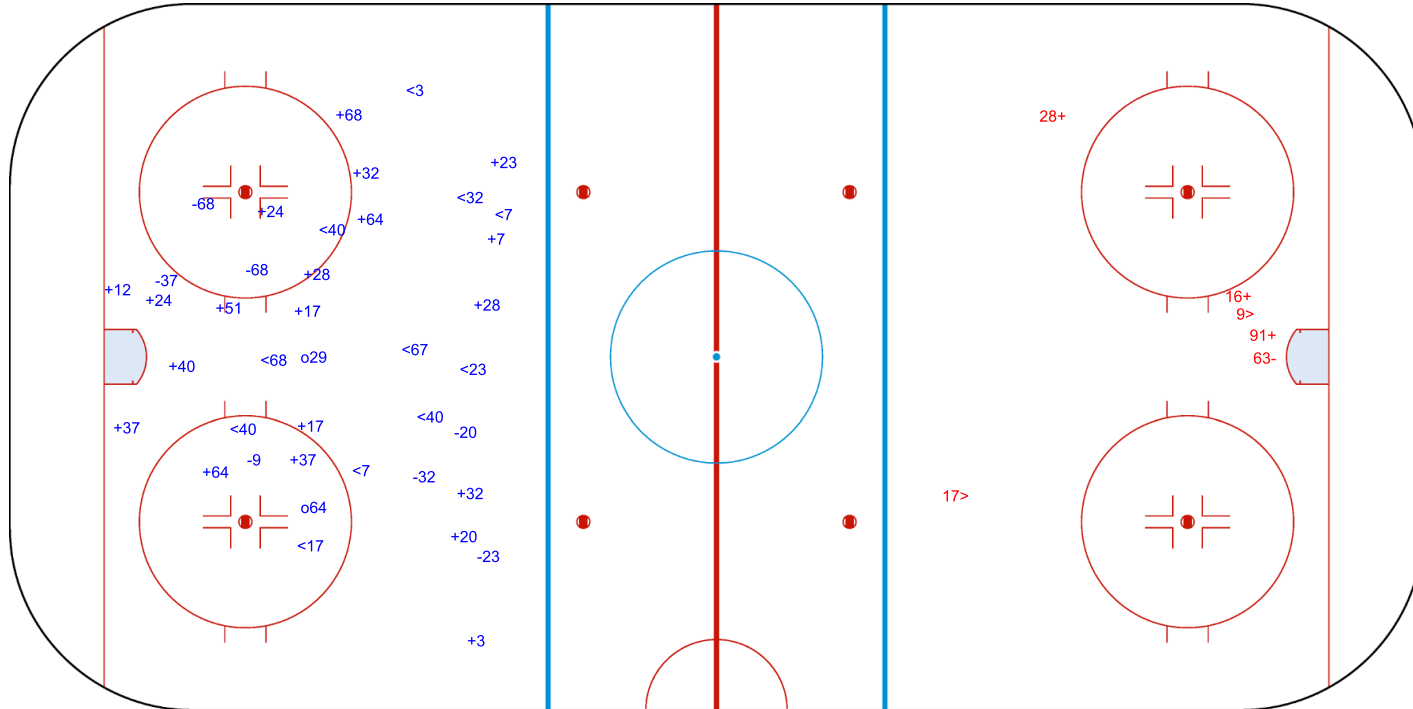

SHOT CHART  
SWE - GBR

Shots by GBR

Goals (o): 1      SSG (+): 4  
SSP (-): 1      SPG (-): 2

GK 30 of SWE

Period: 1

Shots by SWE

Goals (o): 1      SSG (+): 19  
SSP (>): 14      SPG (-): 2

GK 33 of GBR

Shots by SWE  
 Goals (o): 2    SSG (+): 20  
 SSP (-): 11    SPG (-): 7

GK 33 of GBR

GBR →    Period: 2    ← SWE

Shots by GBR  
 Goals (o): 0    SSG (+): 3  
 SSP (>): 2    SPG (-): 1

GK 30 of SWE

2021

ICE HOCKEY  
WORLD  
CHAMPIONSHIP  
LATVIA  
Riga