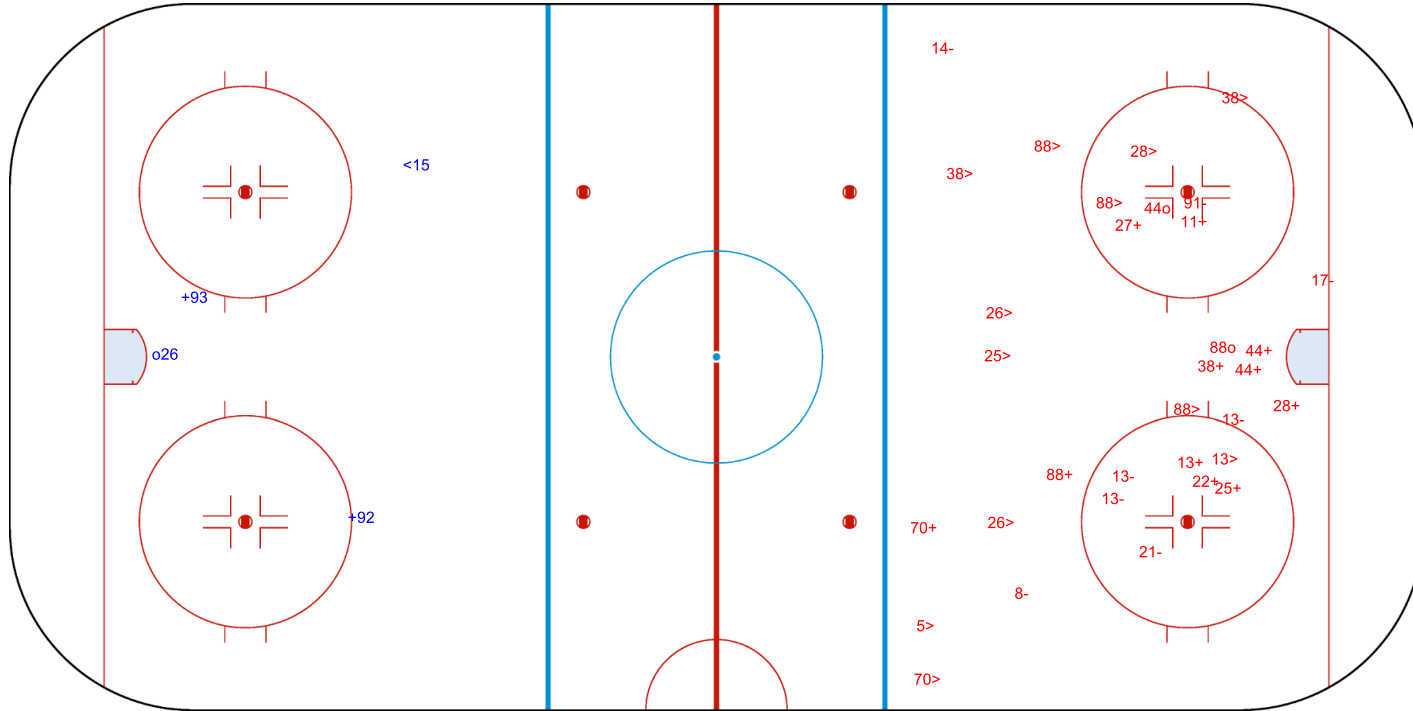

SHOT CHART
ITA - CAN

Shots by CAN
 Goals (o): 4 SSG (+): 13
 SSP (-): 6 SPG (-): 4

GK 29 of ITA

GK 32 of ITA

ITA → **Period: 1** ← CAN

Shots by ITA
 Goals (o): 0 SSG (+): 8
 SSP (>): 3 SPG (-): 5

GK 33 of CAN

Shots by ITA
Goals (o): 1 SSG (+): 2
SSP (<): 1 SPG (-): 0

GK 33 of CAN

CAN

Period: 2

ITA

Shots by CAN
Goals (o): 2 SSG (+): 11
SSP (>): 12 SPG (-): 8

GK 29 of ITA

Shots by CAN