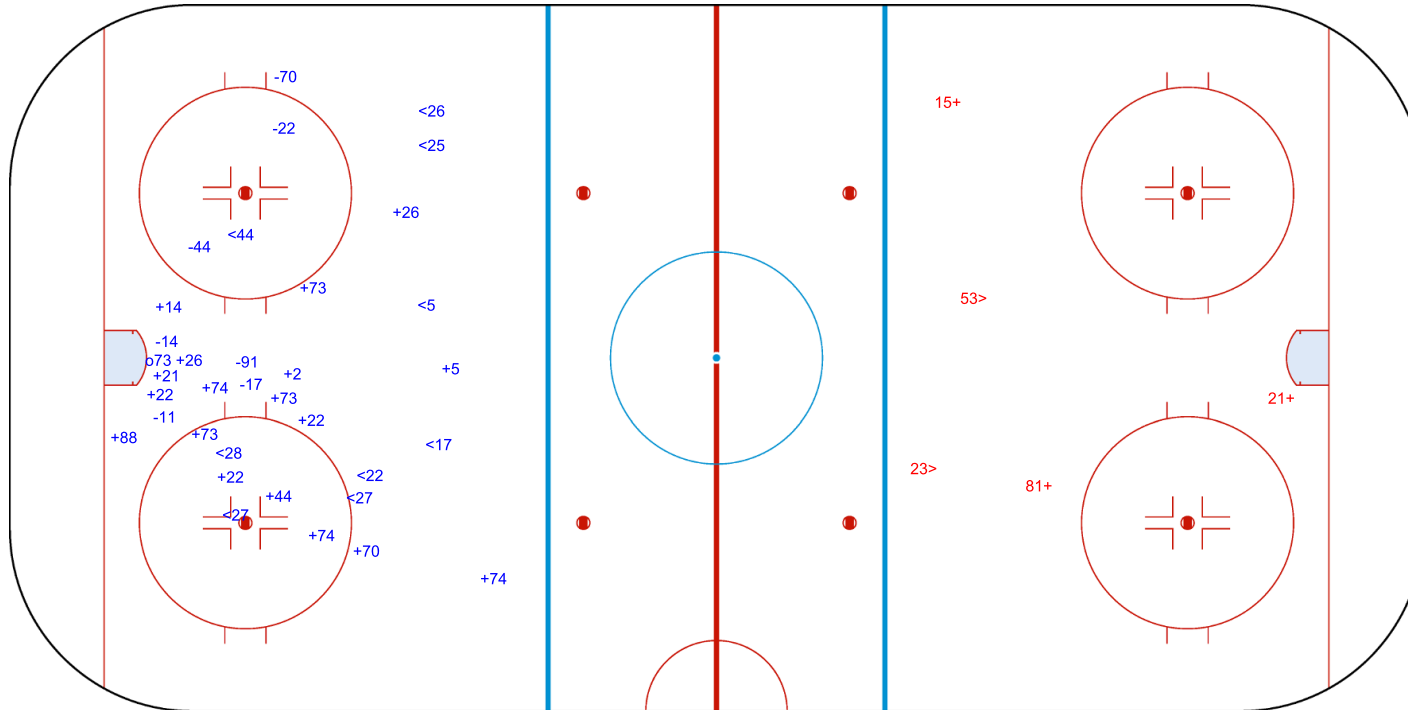

SHOT CHART
ITA - CAN

Shots by CAN
 Goals (o): 4 SSG (+): 13
 SSP (-): 6 SPG (-): 4

GK 29 of ITA

GK 32 of ITA

ITA → **Period: 1** ← CAN

Shots by ITA
 Goals (o): 0 SSG (+): 8
 SSP (>): 3 SPG (-): 5

GK 33 of CAN

Shots by ITA
Goals (o): 1 SSG (+): 2
SSP (<): 1 SPG (-): 0

GK 33 of CAN

CAN

Period: 2

ITA

Shots by CAN
Goals (o): 2 SSG (+): 11
SSP (>): 12 SPG (-): 8

GK 29 of ITA

Shots by CAN

Goals (o): 1 SSG (+): 18
SSP (-): 9 SPG (-): 7

o73

GK 29 of ITA

Period: 3

Shots by ITA

Goals (o): 0 SSG (+): 3
SSP (>): 2 SPG (-): 0

GK 33 of CAN

Legend:	
GK	Goalkeeper
SPG	Shots past goal
SSG	Shots saved by goalkeeper
SSP	Shots saved by player