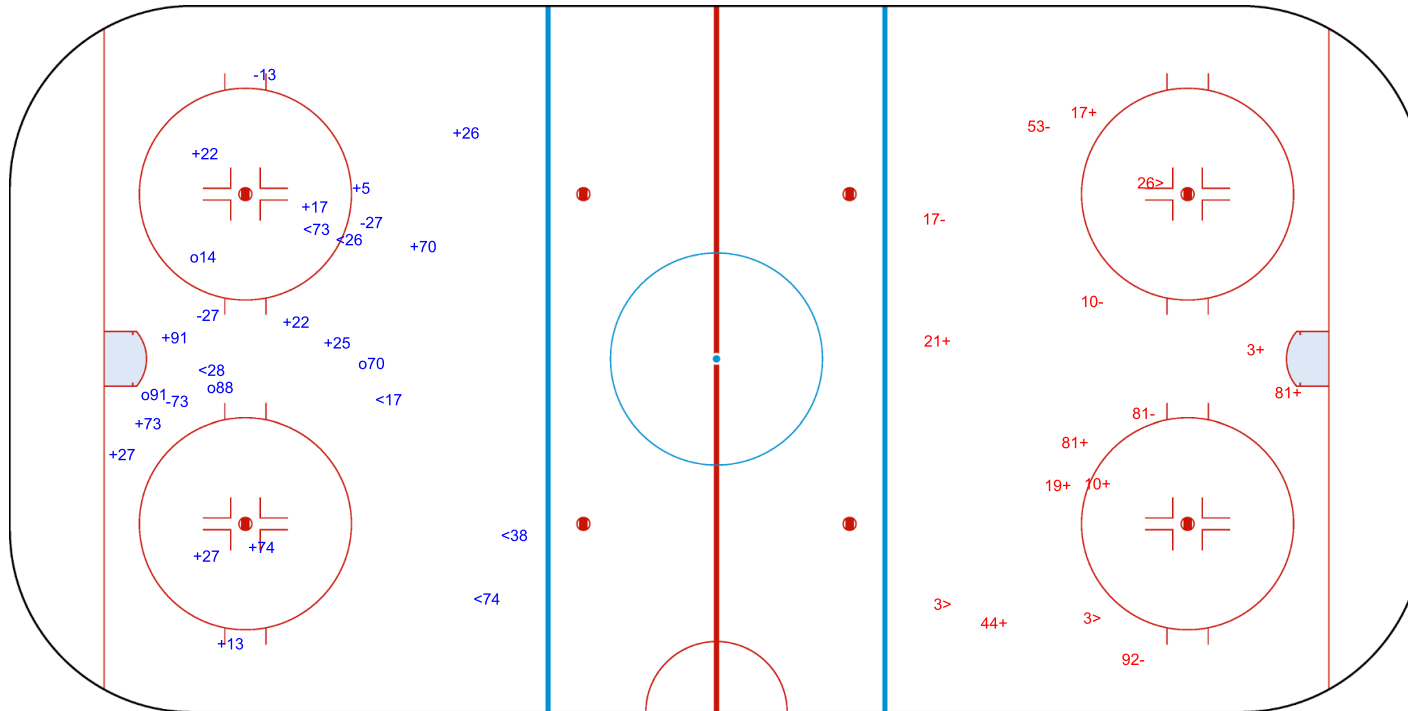

SHOT CHART
ITA - CAN

Shots by CAN
 Goals (o): 4 SSG (+): 13
 SSP (-): 6 SPG (-): 4

GK 29 of ITA

GK 32 of ITA

ITA → **Period: 1** ← CAN

Shots by ITA
 Goals (o): 0 SSG (+): 8
 SSP (>): 3 SPG (-): 5

GK 33 of CAN

Shots by ITA
Goals (o): 1 SSG (+): 2
SSP (<): 1 SPG (-): 0

GK 33 of CAN

CAN

Period: 2

ITA

Shots by CAN
Goals (o): 2 SSG (+): 11
SSP (>): 12 SPG (-): 8

GK 29 of ITA

Shots by CAN