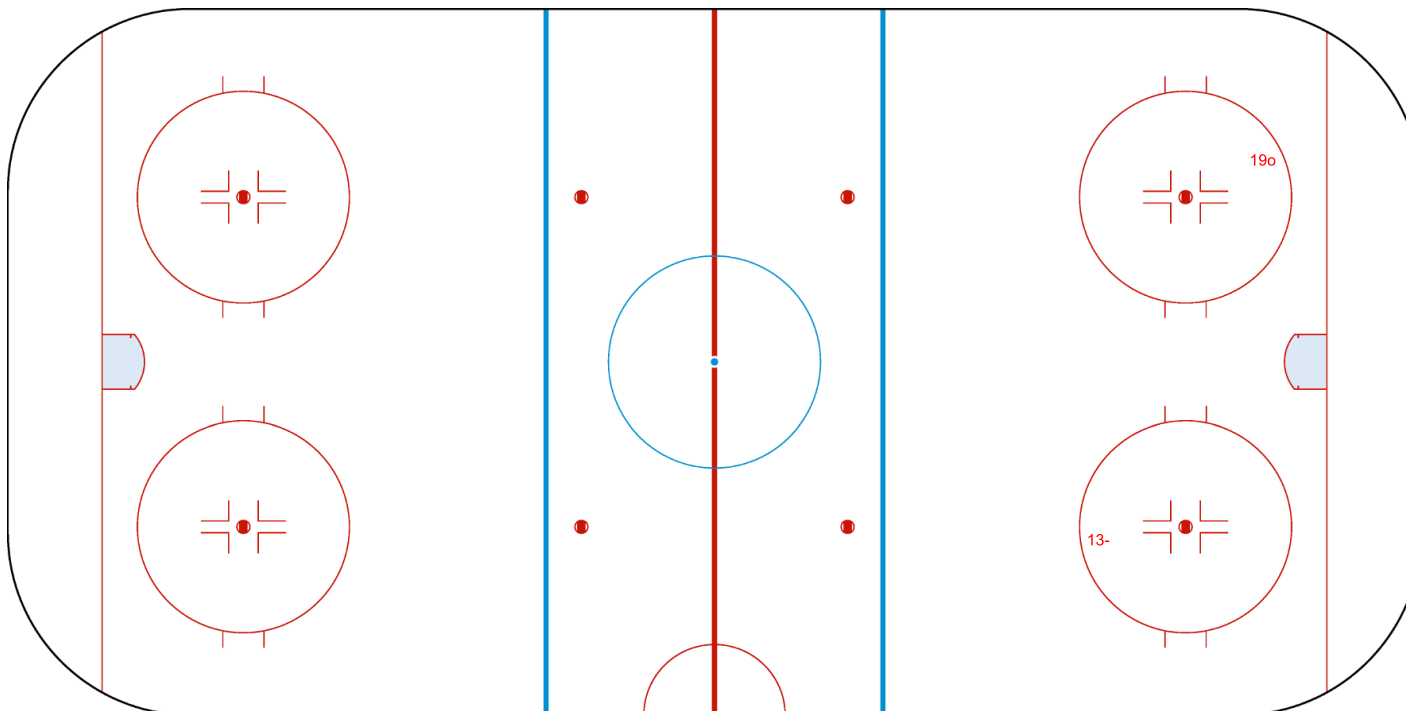

Shots by SWE

Goals (o): 0   SSG (+): 0
SSP (<): 0   SPG (-): 0

GK 60 of CAN

CAN

Overtime

SWE

Shots by CAN

Goals (o): 1   SSG (+): 0
SSP (>): 0   SPG (-): 1

GK 35 of SWE

Legend:					
GK	Goalkeeper	SPG	Shots past goal	SSG	Shots saved by goalkeeper
				SSP	Shots saved by player