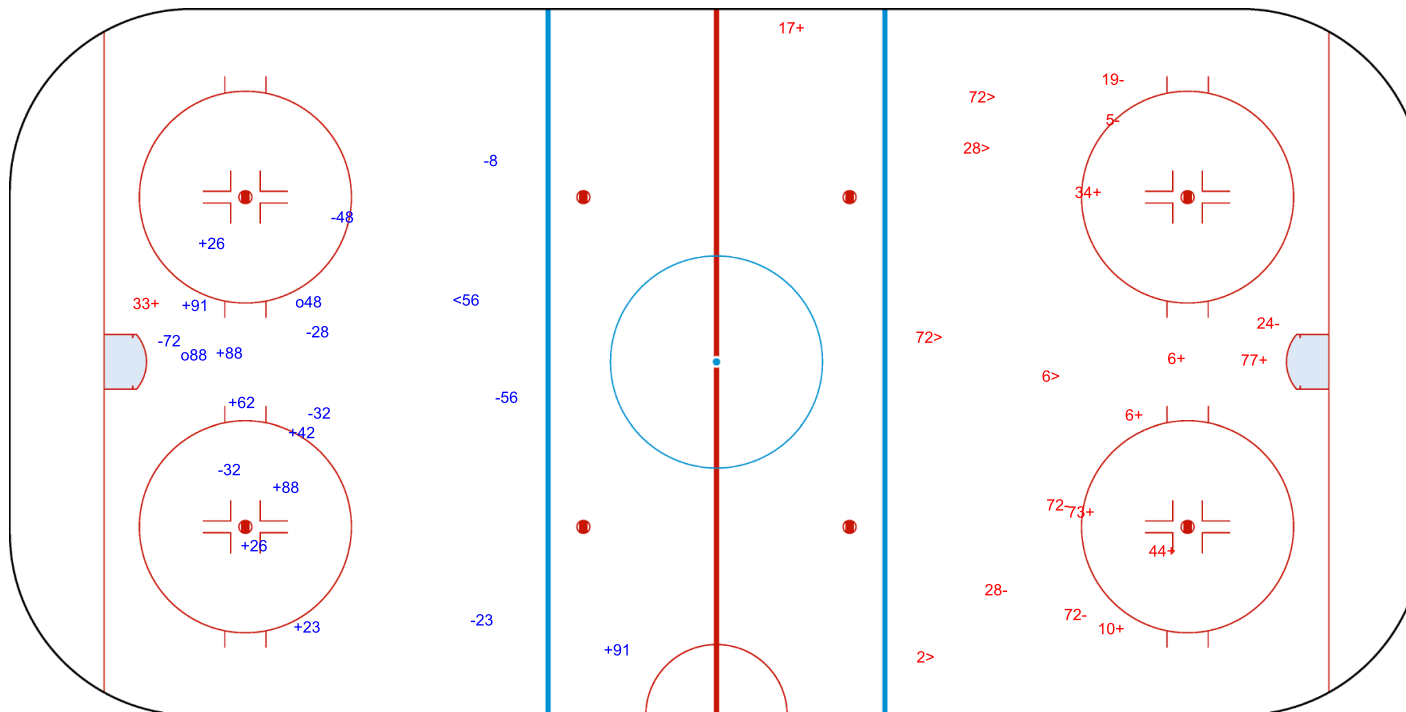

SHOT CHART
SWE - CAN

Shots by SWE

Goals (o): 2 SSG (+): 9
SSP (<): 1 SPG (-): 8

GK 60 of CAN

1st Period

Shots by CAN

Goals (o): 0 SSG (+): 9
SSP (>): 5 SPG (-): 6

GK 35 of SWE

Shots by CAN
Goals (o): 0
SSP (<): 3
SSG (+): 19
SPG (-): 9

GK 35 of SWE

SWE → 2nd Period ← CAN

Shots by SWE
Goals (o): 1
SSP (>): 0
SSG (+): 0
SPG (-): 4

GK 60 of CAN

Shots by SWE

Goals (o): 0 SSG (+): 7
SSP (<): 4 SPG (-): 2