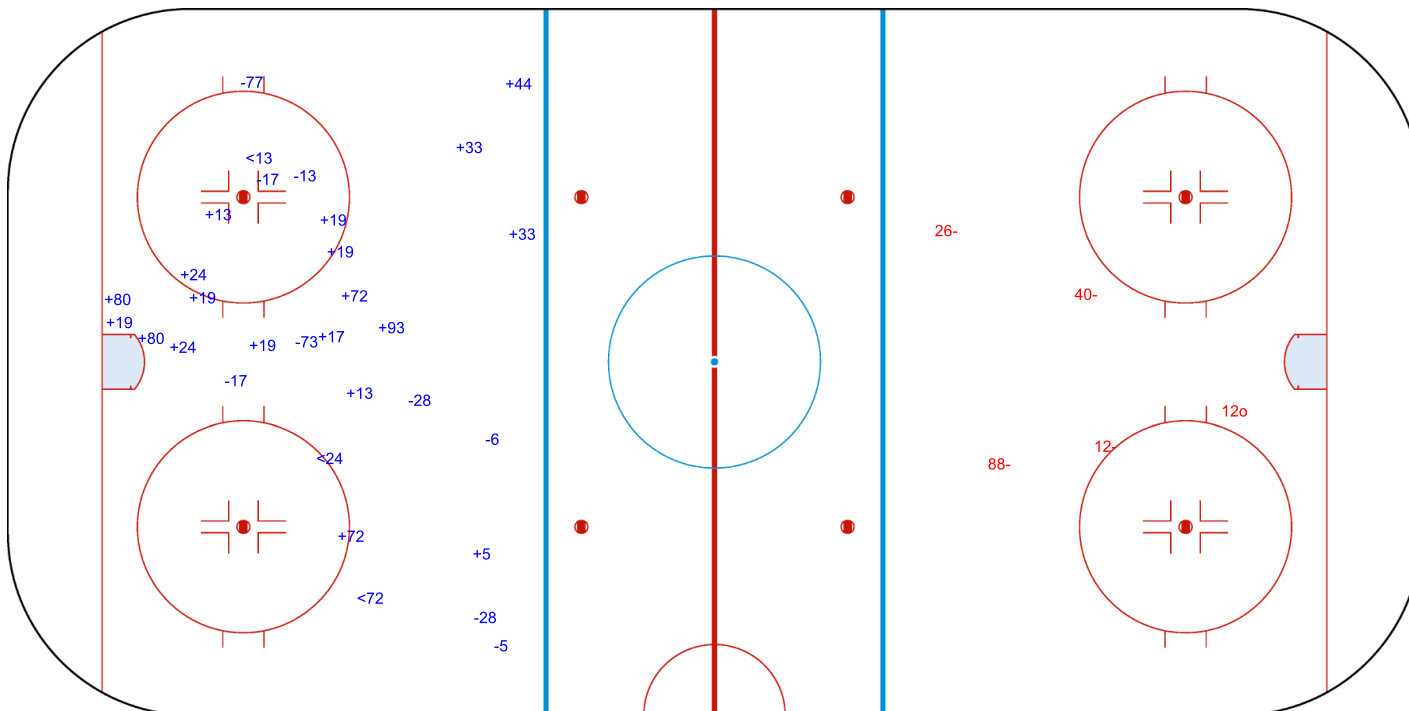

SHOT CHART
SWE - CAN

Shots by SWE

Goals (o): 2 SSG (+): 9
SSP (<): 1 SPG (-): 8

GK 60 of CAN

1st Period

Shots by CAN

Goals (o): 0 SSG (+): 9
SSP (>): 5 SPG (-): 6

GK 35 of SWE

Shots by CAN
Goals (o): 0
SSP (<): 3
SSG (+): 19
SPG (-): 9

GK 35 of SWE

SWE → 2nd Period ← CAN

Shots by SWE
Goals (o): 1
SSP (>): 0
SSG (+): 0
SPG (-): 4

GK 60 of CAN

Shots by SWE

Goals (o): 0 SSG (+): 7
SSP (<): 4 SPG (-): 2