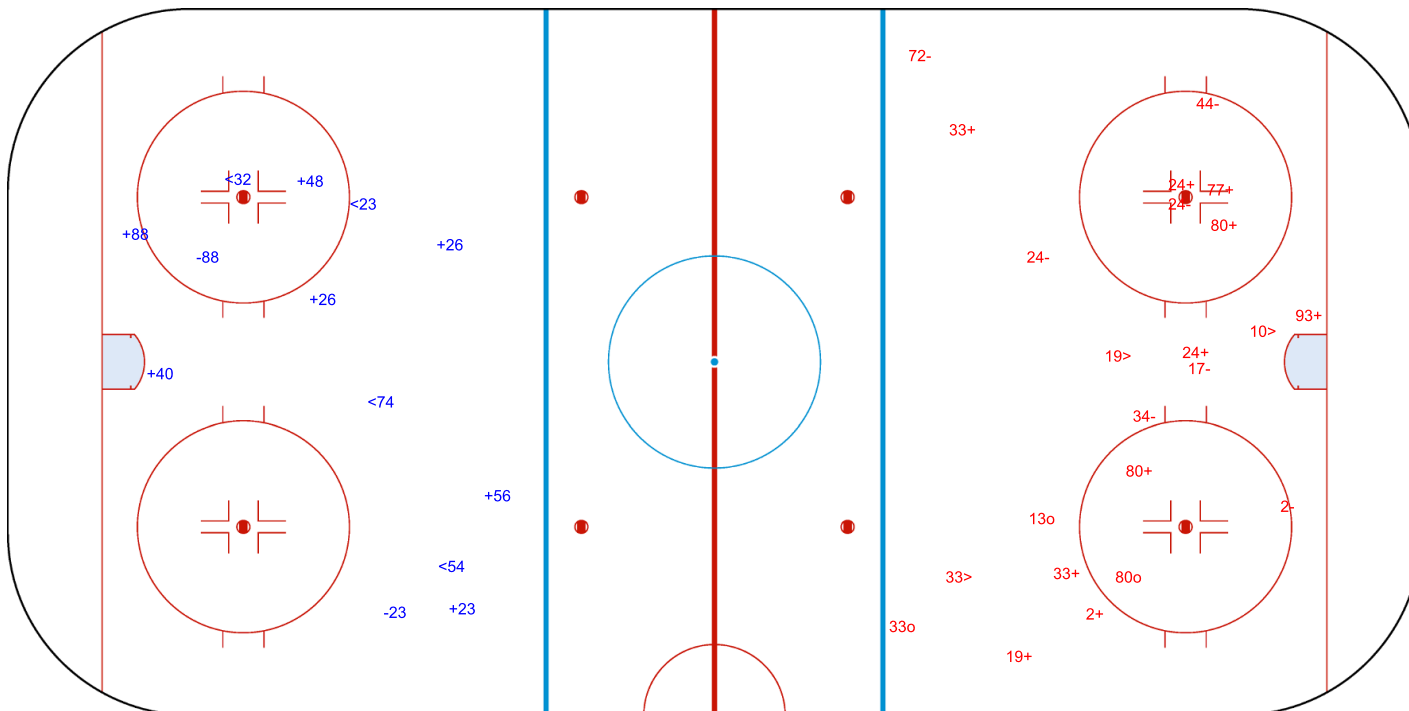

Shots by SWE

Goals (o): 0   SSG (+): 7
SSP (<): 4   SPG (-): 2

GK 60 of CAN

3rd Period

Shots by CAN

Goals (o): 3   SSG (+): 10
SSP (>): 3   SPG (-): 7

GK 35 of SWE