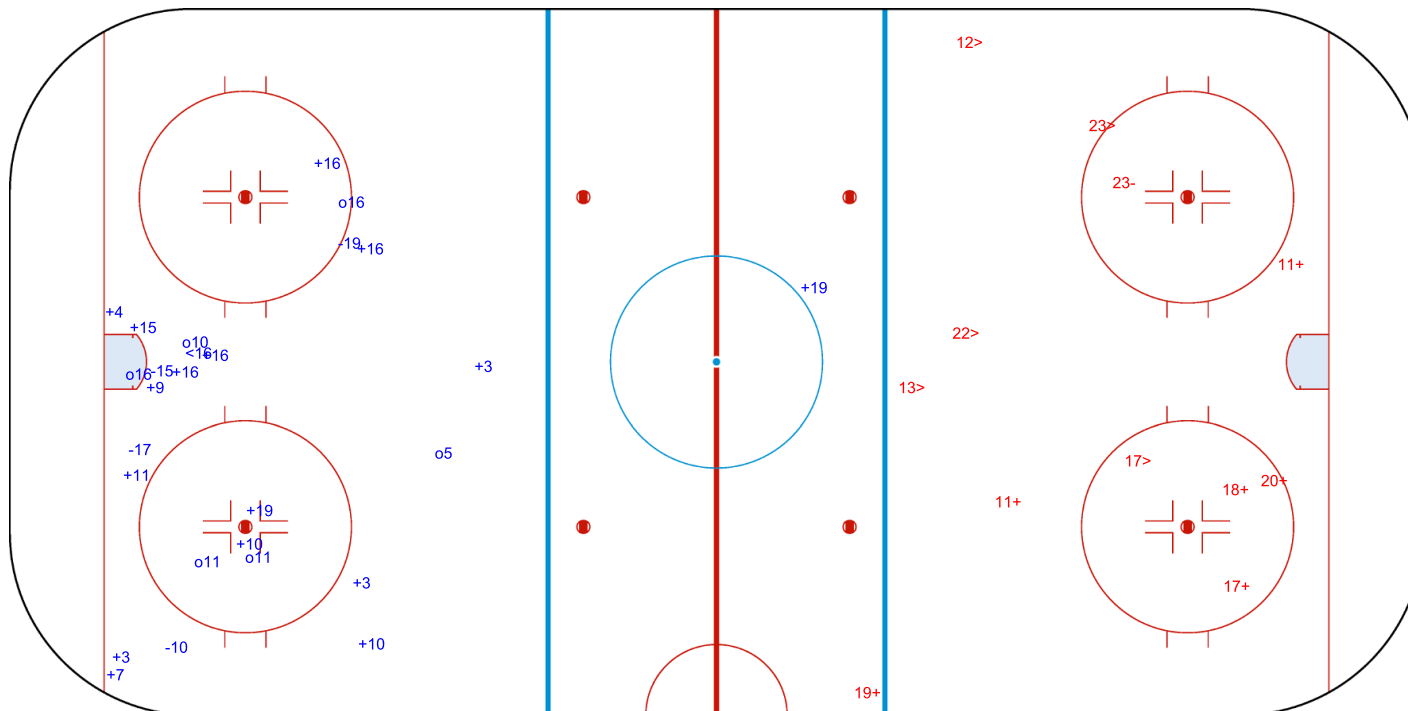

Shots by CAN

Goals (o): 6   SSG (+): 16

SSP (<): 1   SPG (-): 4

GK 29 of GER

2nd Period

Shots by GER

Goals (o): 0   SSG (+): 6

SSP (>): 5   SPG (-): 1

GK 1 of CAN