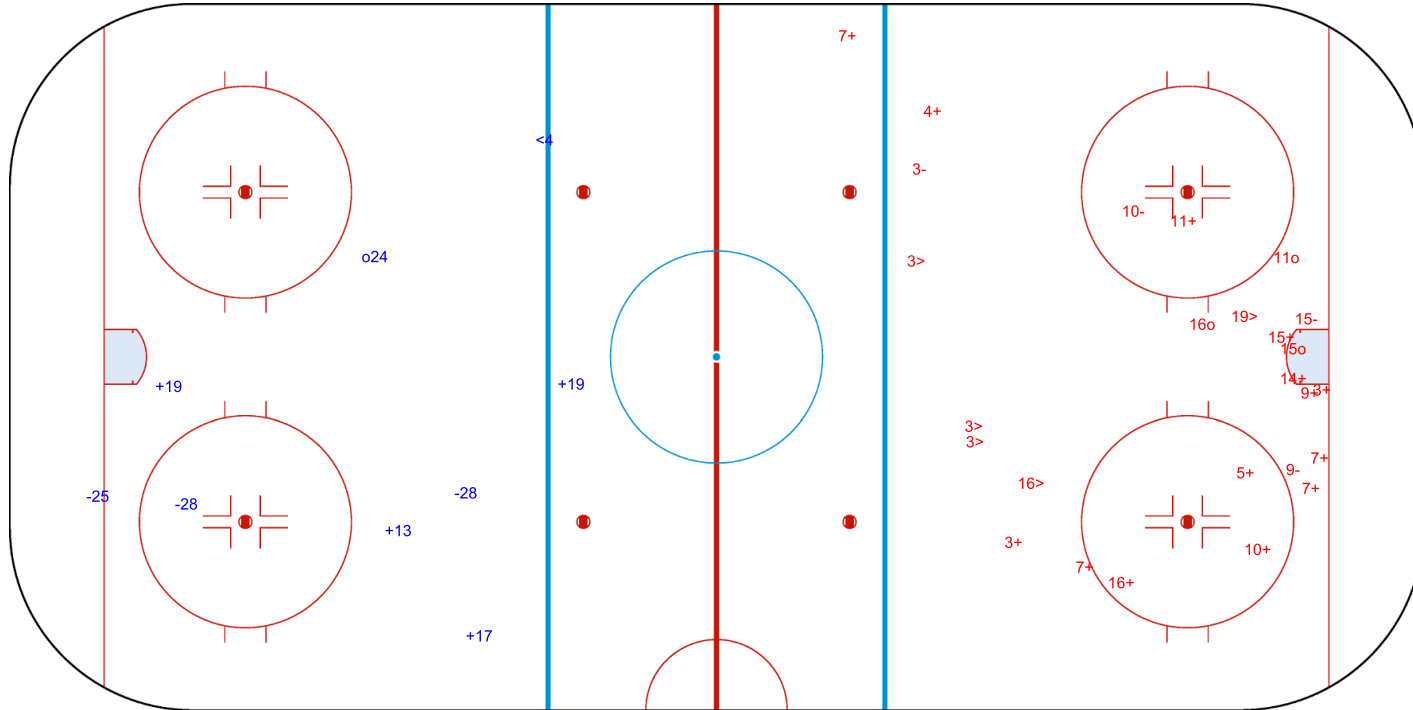

SHOT CHART
CAN - GER

Shots by GER
Goals (o): 1 SSG (+): 4
SSP (<): 1 SPG (-): 3

GK 1 of CAN

CAN → 1st Period ← GER

Shots by CAN
Goals (o): 3 SSG (+): 14
SSP (>): 5 SPG (-): 4

GK 29 of GER

Shots by CAN

Goals (o): 6 SSG (+): 16