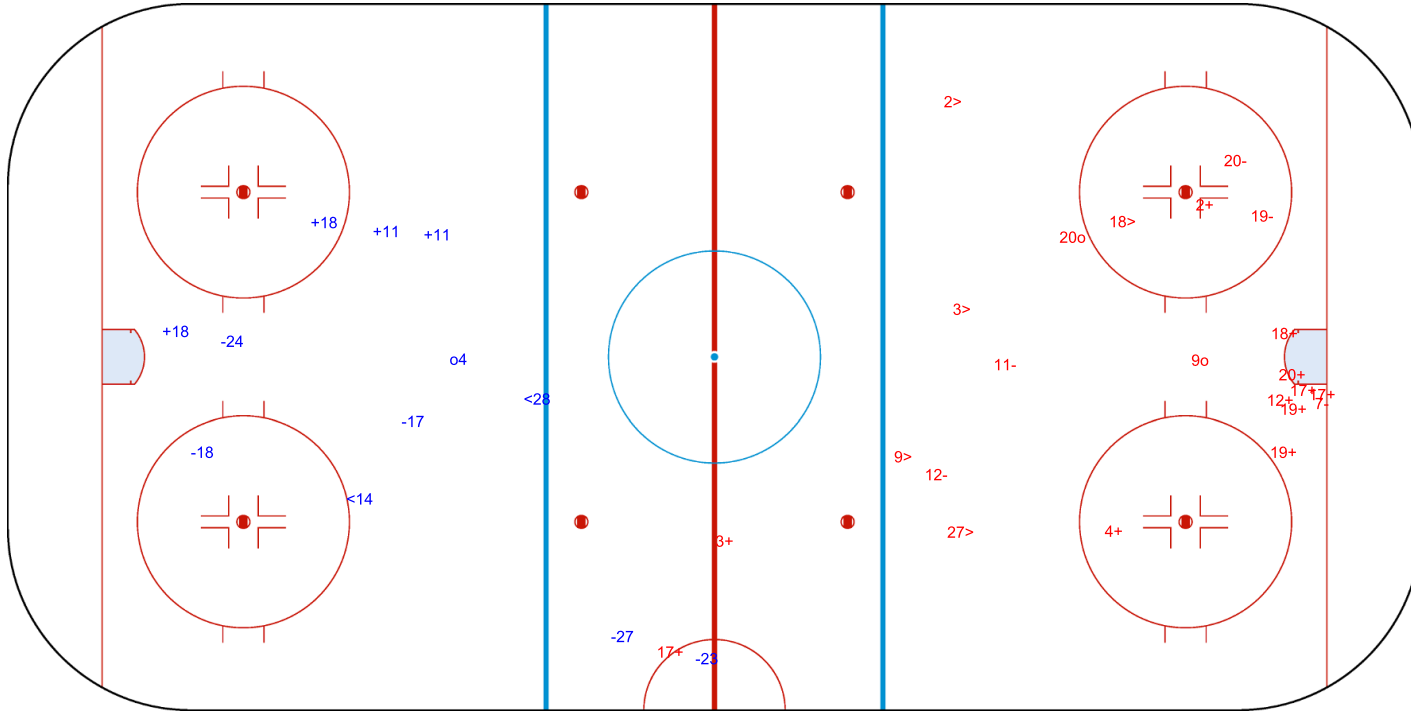

Shots by GER

Goals (o): 1   SSG (+): 4
SSP (-): 2   SPG (-): 5

GK 1 of CAN

CAN → 3rd Period ← GER

Shots by CAN

Goals (o): 2   SSG (+): 11
SSP (>): 5   SPG (-): 5

GK 1 of GER

Legend:	
GK	Goalkeeper
SPG	Shots past goal
SSG	Shots saved by goalkeeper
SSP	Shots saved by player