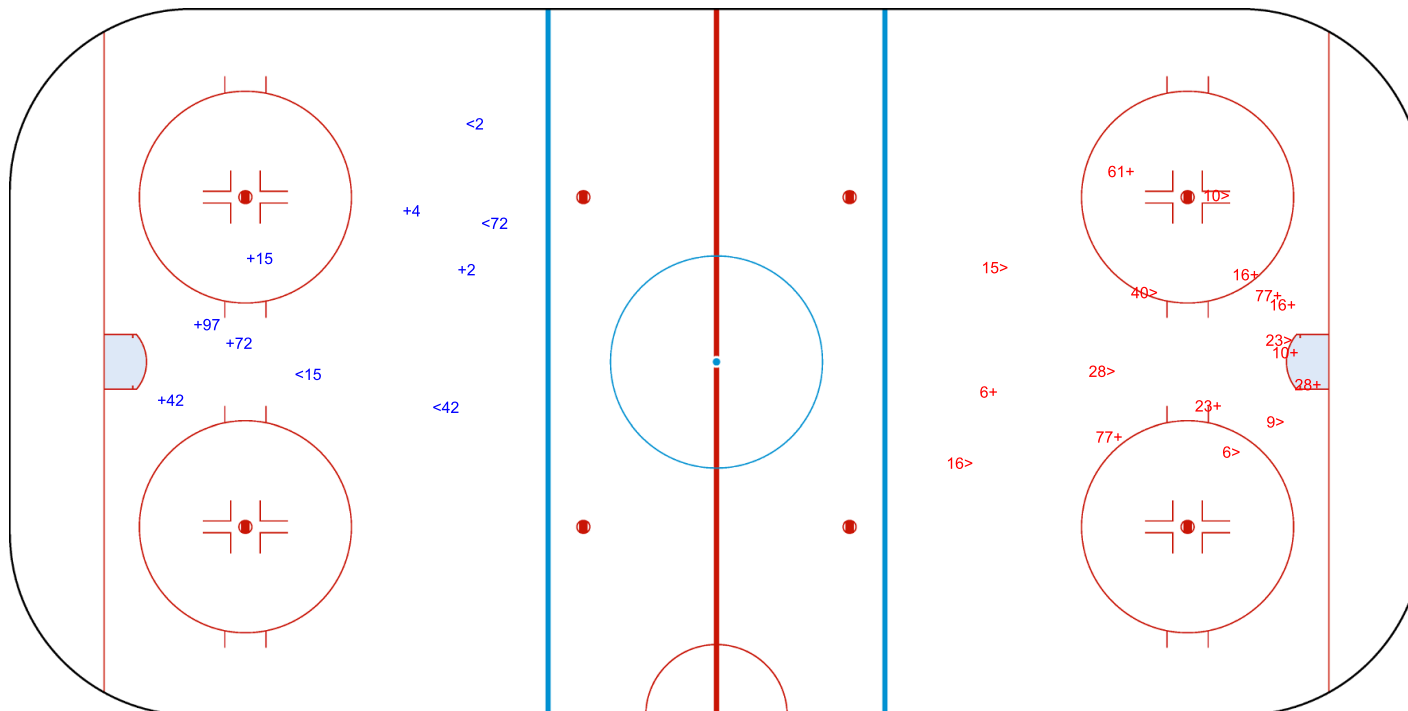

Shots by FIN
Goals (o): 3
SSP (<): 5
SSG (+): 7
SPG (-): 2

GK 30 of ROC

GK 69 of ROC

Shots by ROC
Goals (o): 0
SSP (>): 7
SSG (+): 9
SPG (-): 1

GK 36 of FIN

Shots by ROC
Goals (o): 0 SSG (+): 6
SSP (<): 4 SPG (-): 0

GK 36 of FIN

FIN → 3rd Period ← ROC

Shots by FIN
Goals (o): 0 SSG (+): 9
SSP (>): 8 SPG (-): 0

GK 30 of ROC

Legend:			
GK	Goalkeeper	SPG	Shots past goal
SSG	Shots saved by goalkeeper	SSP	Shots saved by player