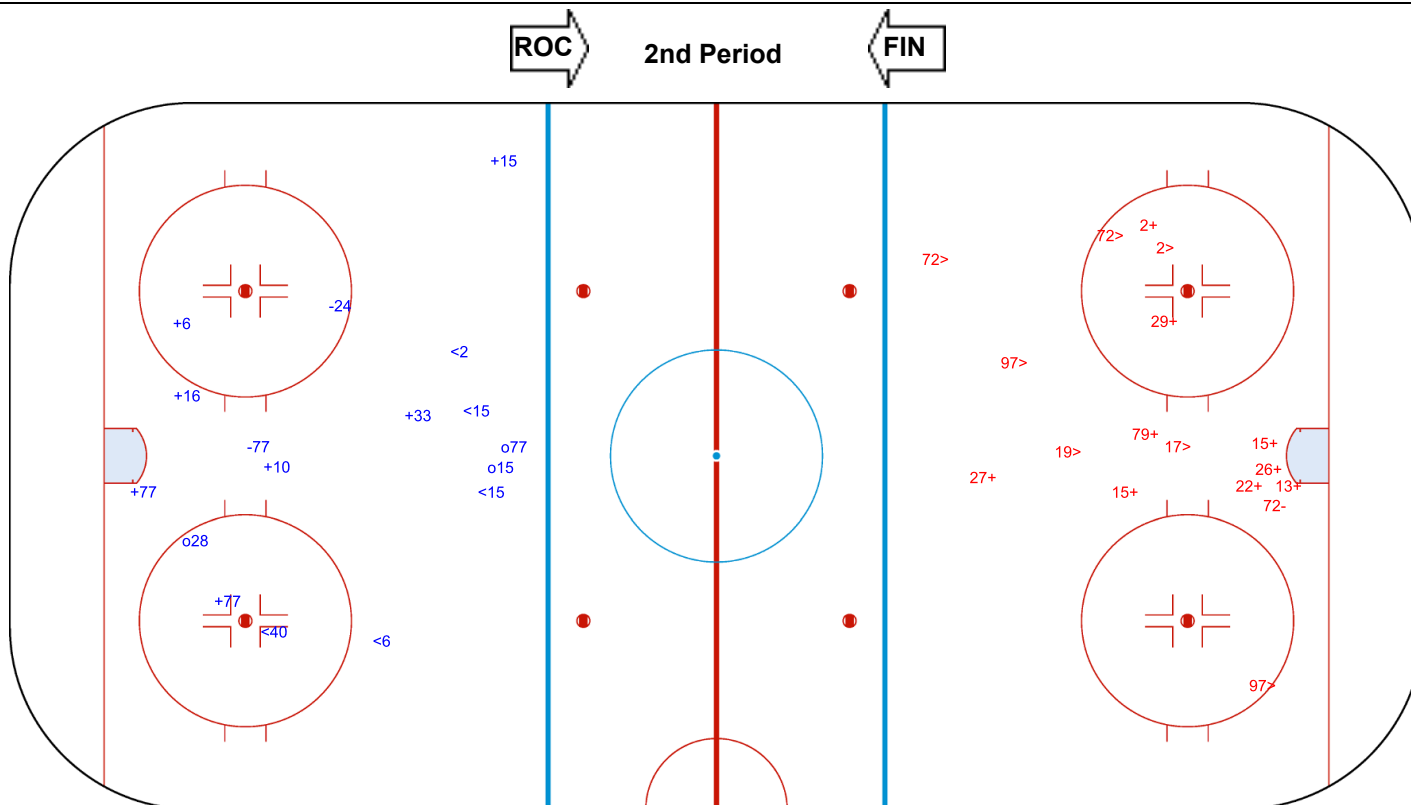

Shot Chart
 射门表 / Analyse des tirs
FIN - ROC

Shots by ROC
 Goals (o): 0 SSG (+): 4
 SSP (<): 4 SPG (-): 1

GK 36 of FIN

FIN 1st Period ROC

Shots by FIN
 Goals (o): 2 SSG (+): 9
 SSP (>): 6 SPG (-): 6

GK 69 of ROC

National Indoor Stadium
国家体育馆
Palais national omnisports

TUE 8 FEB 2022
Start Time 21:10

Ice Hockey
冰球 / Hockey sur glace
Women
女子 / Femmes

Preliminary round - Group A, Game 20
小组赛轮次 - A组, 比赛 20 / Tour préliminaire - Groupe A, Match 20

Shots by FIN
Goals (o): 3
SSP (<): 5
SSG (+): 7
SPG (-): 2

GK 30 of ROC

GK 69 of ROC

Shots by ROC
Goals (o): 0
SSP (>): 7
SSG (+): 9
SPG (-): 1

GK 36 of FIN

Shots by ROC
Goals (o): 0 SSG (+): 6
SSP (<): 4 SPG (-): 0