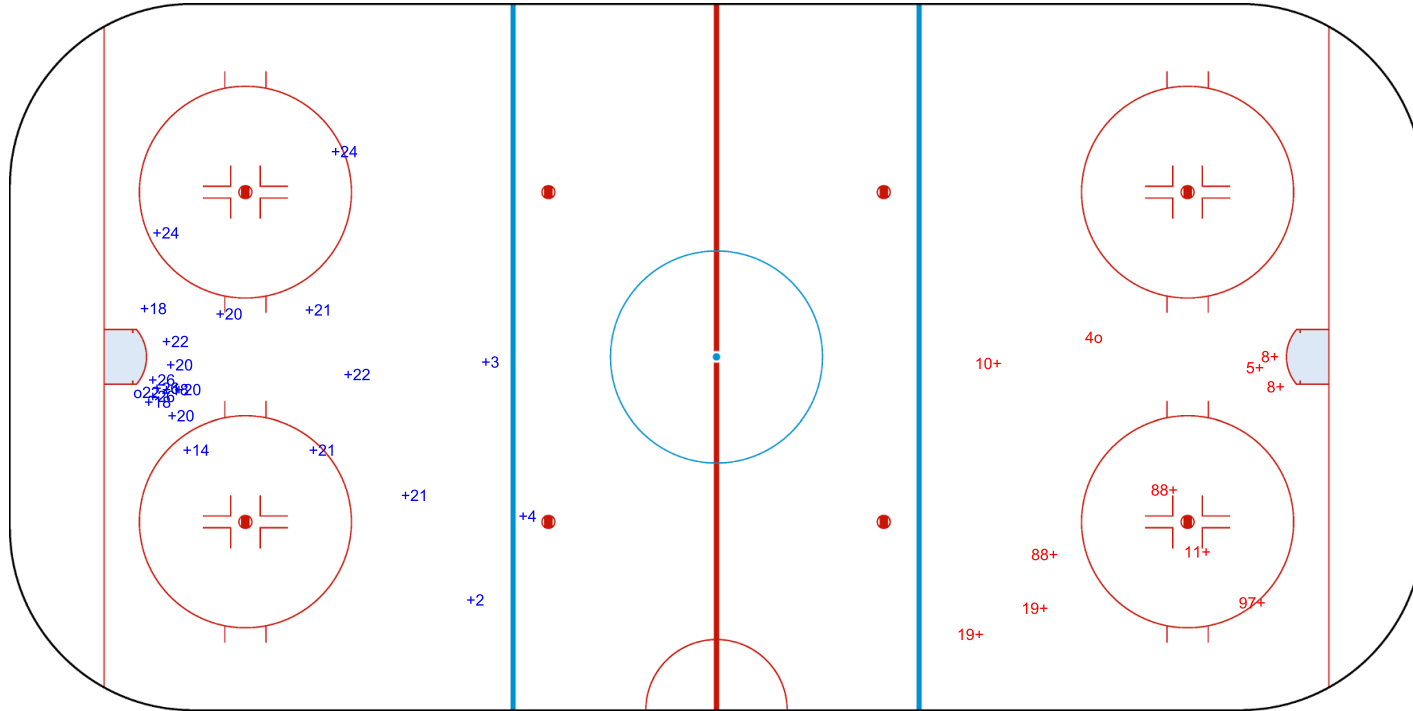

SHOT CHART  
LTU - HUN

Shots by LTU  
Goals (o): 0  
SSP (<): 0  
SSG (+): 13  
SPG (-): 0

GK 31 of HUN

1st Period

Shots by HUN  
Goals (o): 1  
SSP (>): 0  
SSG (+): 12  
SPG (-): 0

GK 50 of LTU

Shots by HUN  
Goals (o): 1  
SSP (<): 0  
SSG (+): 21  
SPG (-): 0

GK 50 of LTU

LTU → 2nd Period ← HUN

Shots by LTU  
Goals (o): 1  
SSP (>): 0  
SSG (+): 10  
SPG (-): 0

GK 31 of HUN

Shots by LTU  
Goals (o): 0    SSG (+): 10  
SSP (<): 0    SPG (-): 0

GK 31 of HUN

HUN → 3rd Period ← LTU