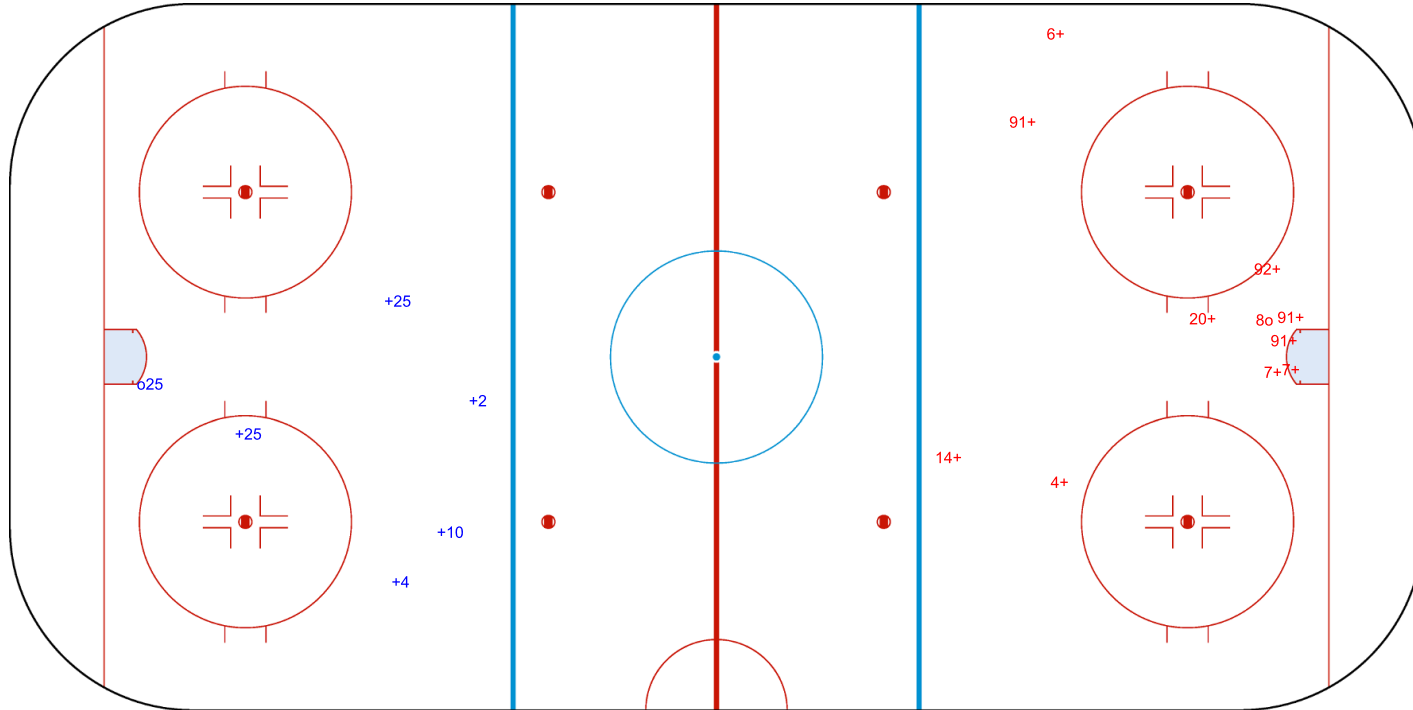

SHOT CHART
ROU - SLO

Shots by ROU
Goals (o): 1
SSP (<): 0
SSG (+): 5
SPG (-): 0

GK 32 of SLO

SLO → 1st Period ← ROU

Shots by SLO
Goals (o): 1
SSP (>): 0
SSG (+): 10
SPG (-): 0

GK 1 of ROU

Shots by SLO
Goals (o): 6 SSG (+): 19
SSP (<): 0 SPG (-): 0

o8	o81	o91
o45		
o91		o18

GK 1 of ROU

ROU → 2nd Period ← SLO

Shots by ROU
Goals (o): 0 SSG (+): 6
SSP (>): 0 SPG (-): 0

GK 32 of SLO

Shots by ROU
Goals (o): 0 SSG (+): 3
SSP (<): 0 SPG (-): 0

GK 32 of SLO

GK 69 of SLO