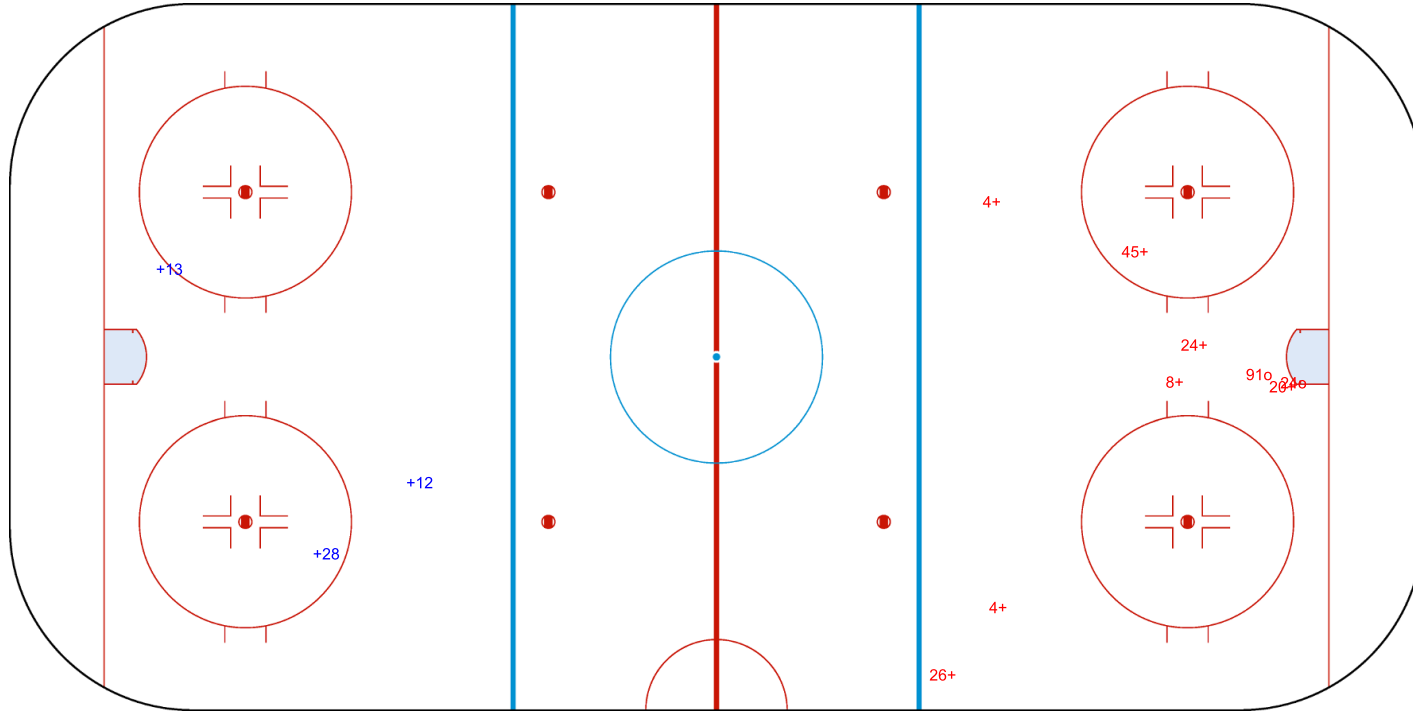

Shots by ROU
Goals (o): 0   SSG (+): 3
SSP (<): 0   SPG (-): 0

GK 32 of SLO

GK 69 of SLO

SLO → 3rd Period ← ROU

Shots by SLO
Goals (o): 2   SSG (+): 7
SSP (>): 0   SPG (-): 0

GK 1 of ROU

GK 30 of ROU

Legend:	GK Goalkeeper	SPG Shots past goal	SSG Shots saved by goalkeeper	SSP Shots saved by player