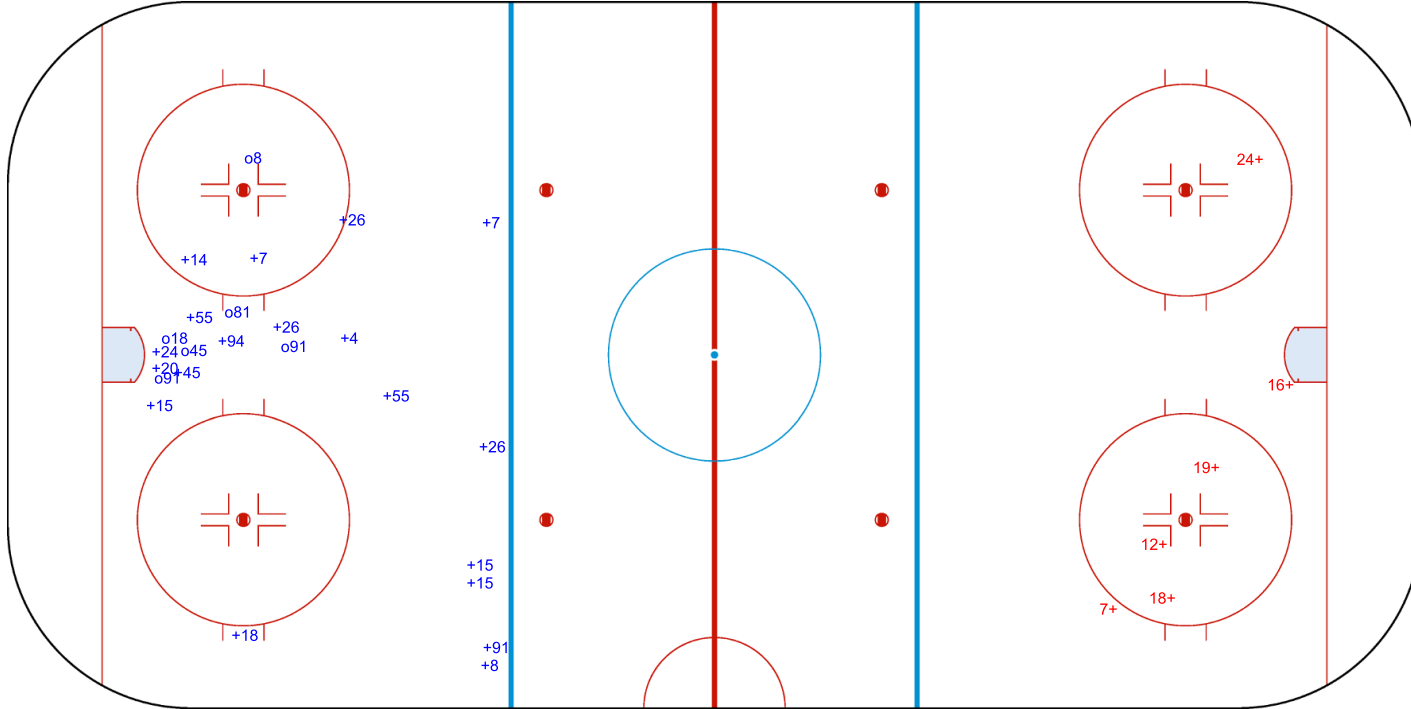

SHOT CHART
ROU - SLO

Shots by ROU
Goals (o): 1
SSP (<): 0
SSG (+): 5
SPG (-): 0

GK 32 of SLO

SLO → 1st Period ← ROU

Shots by SLO
Goals (o): 1
SSP (>): 0
SSG (+): 10
SPG (-): 0

GK 1 of ROU

Shots by SLO
Goals (o): 6 SSG (+): 19
SSP (<): 0 SPG (-): 0

o8	o81	o91
o45		
o91		o18

GK 1 of ROU

ROU → 2nd Period ← SLO

Shots by ROU
Goals (o): 0 SSG (+): 6
SSP (>): 0 SPG (-): 0

GK 32 of SLO

Shots by ROU
Goals (o): 0 SSG (+): 3
SSP (<): 0 SPG (-): 0

GK 32 of SLO

GK 69 of SLO