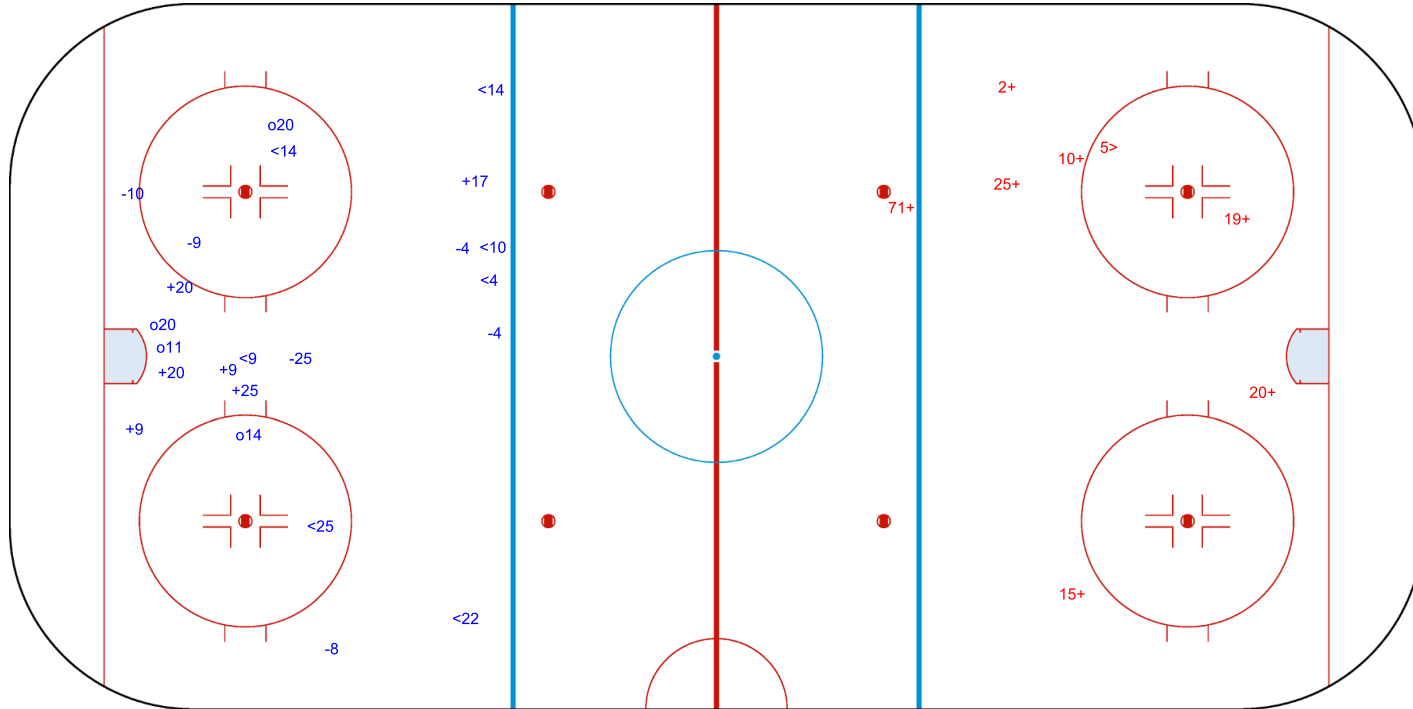

SHOT CHART
EST - CRO

Shots by EST

Goals (o): 4 SSG (+): 6
SSP (<): 7 SPG (-): 6

GK 21 of CRO

GK 29 of CRO

1st Period

Shots by CRO

Goals (o): 0 SSG (+): 7
SSP (>): 1 SPG (-): 0

GK 1 of EST

Shots by CRO

Goals (o): 3 SSG (+): 18
SSP (<): 1 SPG (-): 3

GK 1 of EST

EST → 2nd Period ← CRO

Shots by EST

Goals (o): 2 SSG (+): 6
SSP (>): 5 SPG (-): 6

GK 29 of CRO