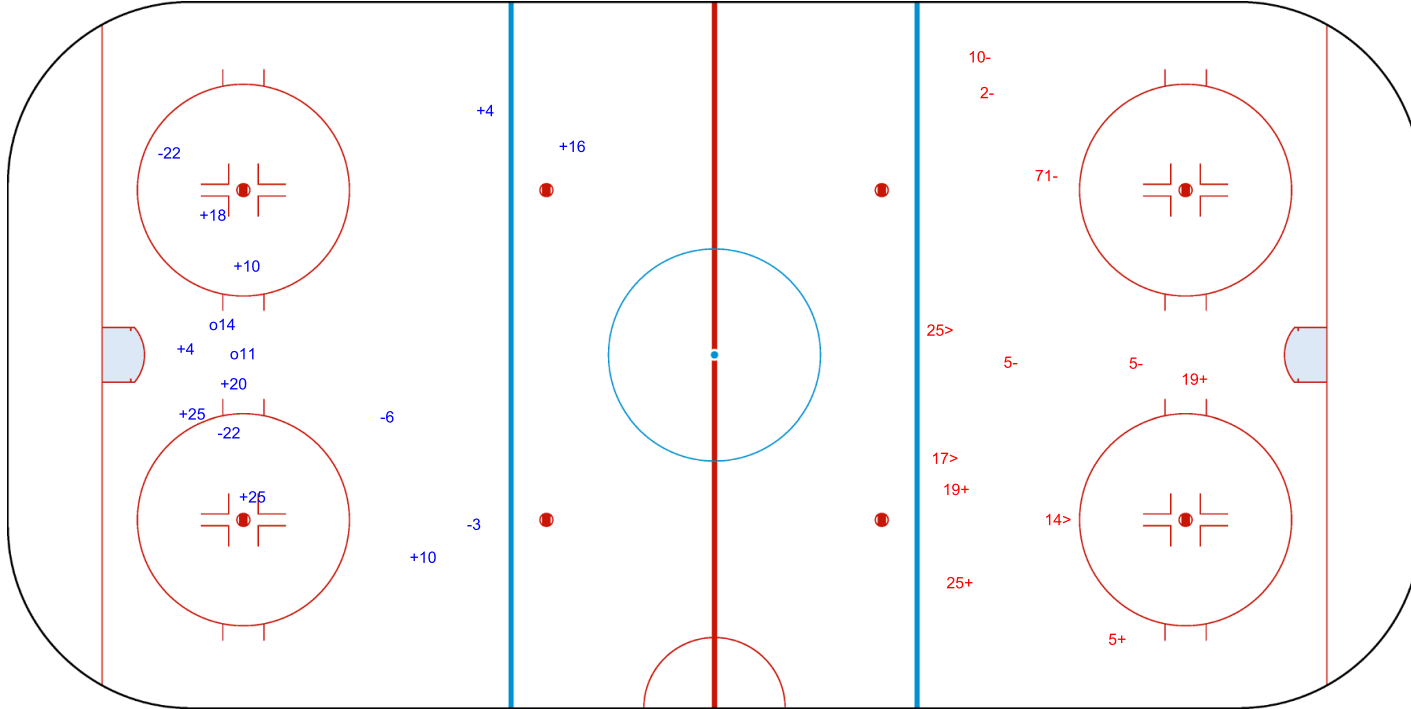

Shots by EST

Goals (o): 2 SSG (+): 9
SSP (<): 0 SPG (-): 4

GK 29 of CRO

CRO → 3rd Period ← EST

Shots by CRO

Goals (o): 0 SSG (+): 4
SSP (>): 3 SPG (-): 5

GK 1 of EST

Legend:	
GK	Goalkeeper
SPG	Shots past goal
SSG	Shots saved by goalkeeper
SSP	Shots saved by player