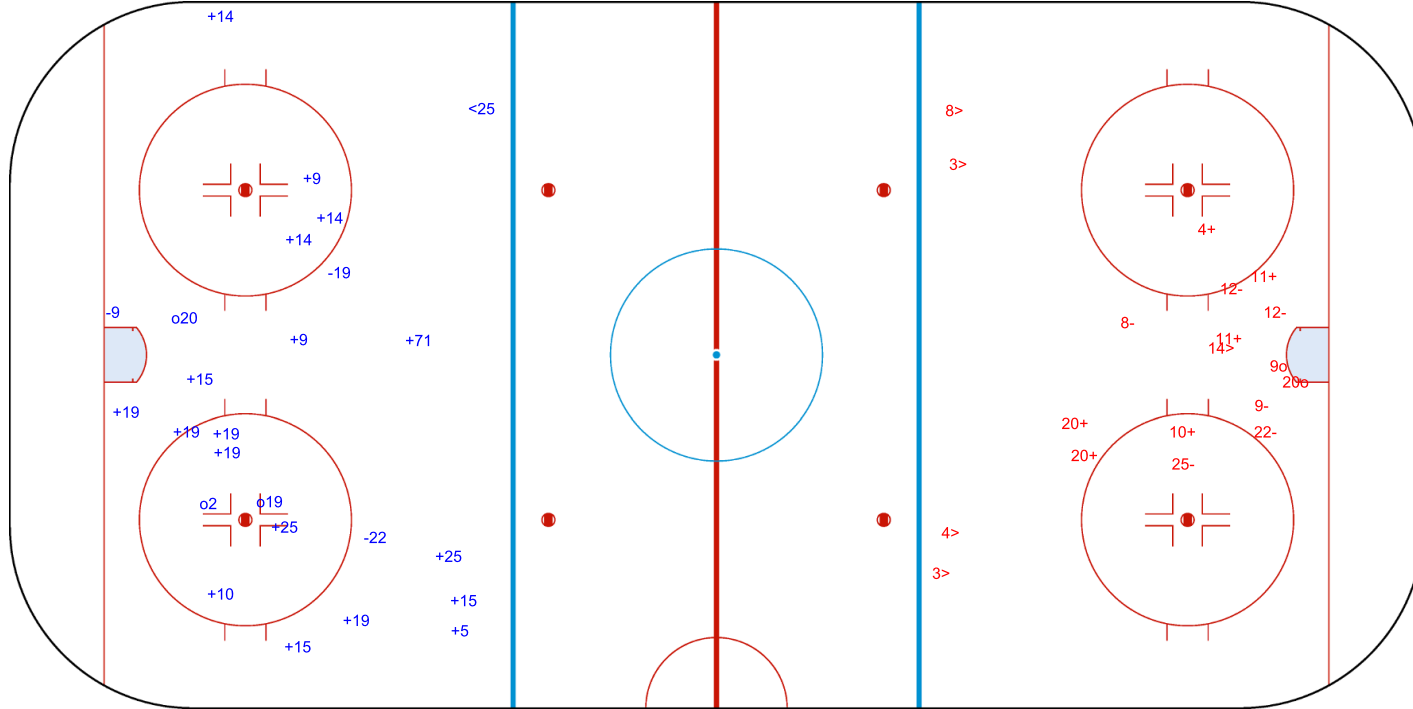

GK 1 of EST

Shots by CRO

Goals (o): 3 SSG (+): 18
SSP (<): 1 SPG (-): 3

GK 1 of EST

EST → 2nd Period ← CRO

Shots by EST

Goals (o): 2 SSG (+): 6
SSP (>): 5 SPG (-): 6

GK 29 of CRO