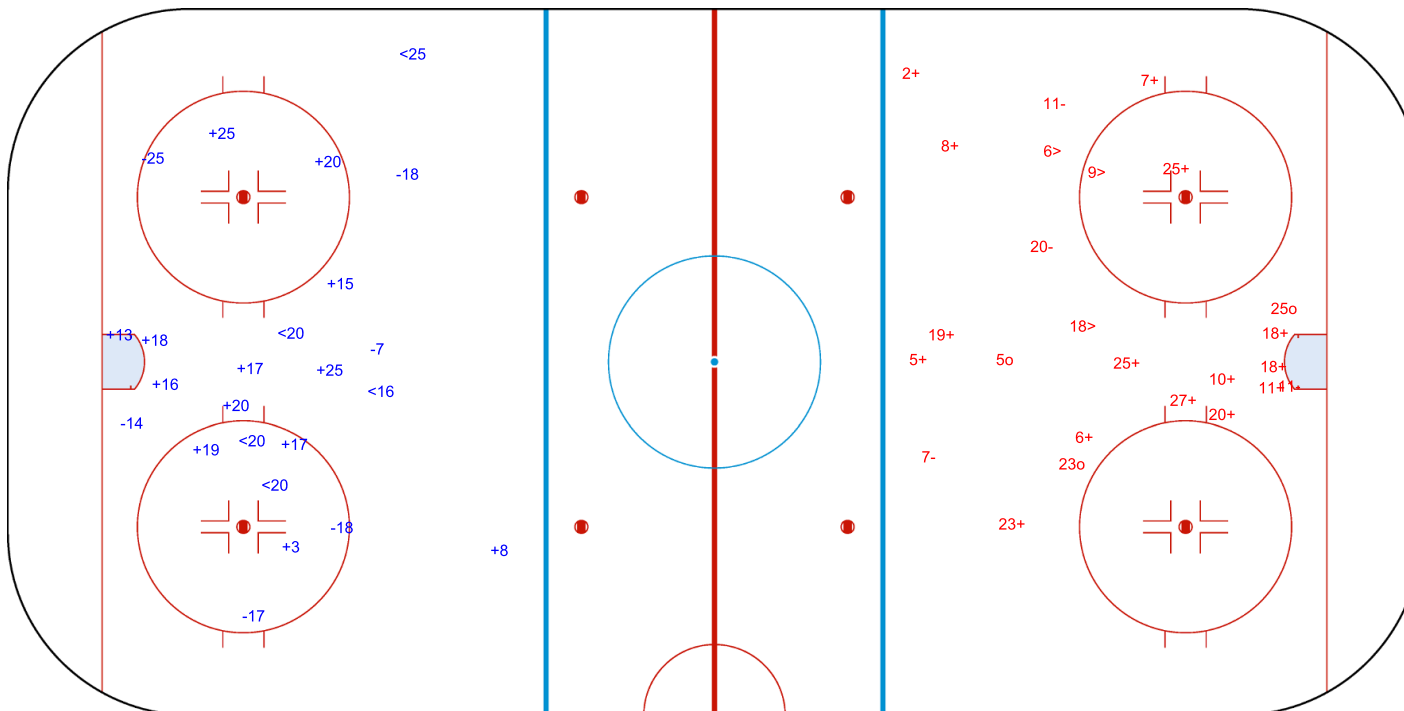

Goals (o): 0 SSG (+): 13
SSP (<): 5 SPG (-): 6

GK 35 of SWE

SWE → 3rd Period ← GER

Shots by SWE

Goals (o): 3 SSG (+): 15
SSP (>): 3 SPG (-): 4

GK 30 of GER

Legend:	GK Goalkeeper	SPG Shots past goal	SSG Shots saved by goalkeeper	SSP Shots saved by player
----------------	----------------------	----------------------------	--------------------------------------	----------------------------------