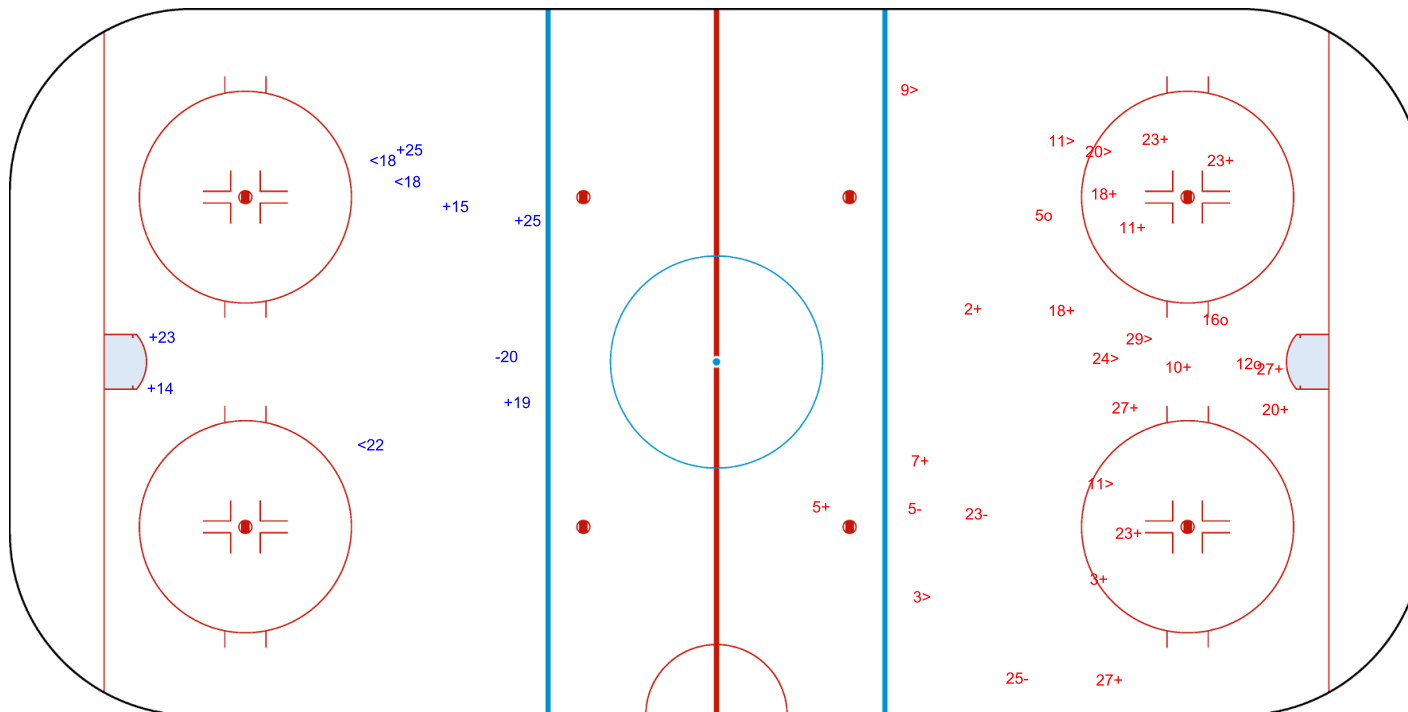

SHOT CHART
SWE - GER

Shots by GER
Goals (o): 0
SSG (+): 6
SSP (-): 3
SPG (-): 1

GK 35 of SWE

SWE → 1st Period ← GER

Shots by SWE
Goals (o): 3
SSG (+): 15
SSP (-): 7
SPG (-): 3

GK 30 of GER

Shots by SWE

Goals (o): 1 SSG (+): 9

SSP (<): 12 SPG (-): 9

GK 30 of GER

2nd Period

Shots by GER

Goals (o): 1 SSG (+): 9

SSP (>): 7 SPG (-): 3

GK 35 of SWE

Shots by GER