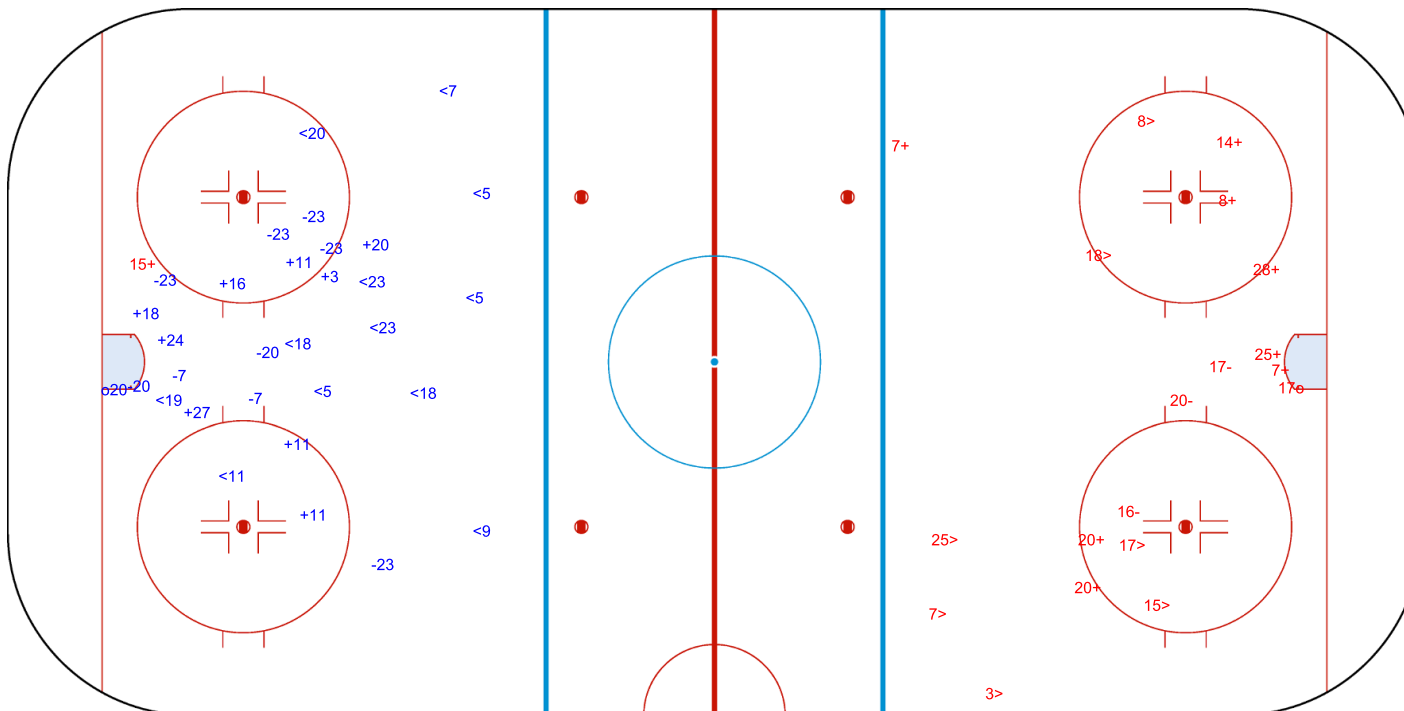

SSP (<): 12 SPG (-): 9

GK 30 of GER

2nd Period

Shots by GER

Goals (o): 1 SSG (+): 9

SSP (>): 7 SPG (-): 3

GK 35 of SWE

Shots by GER